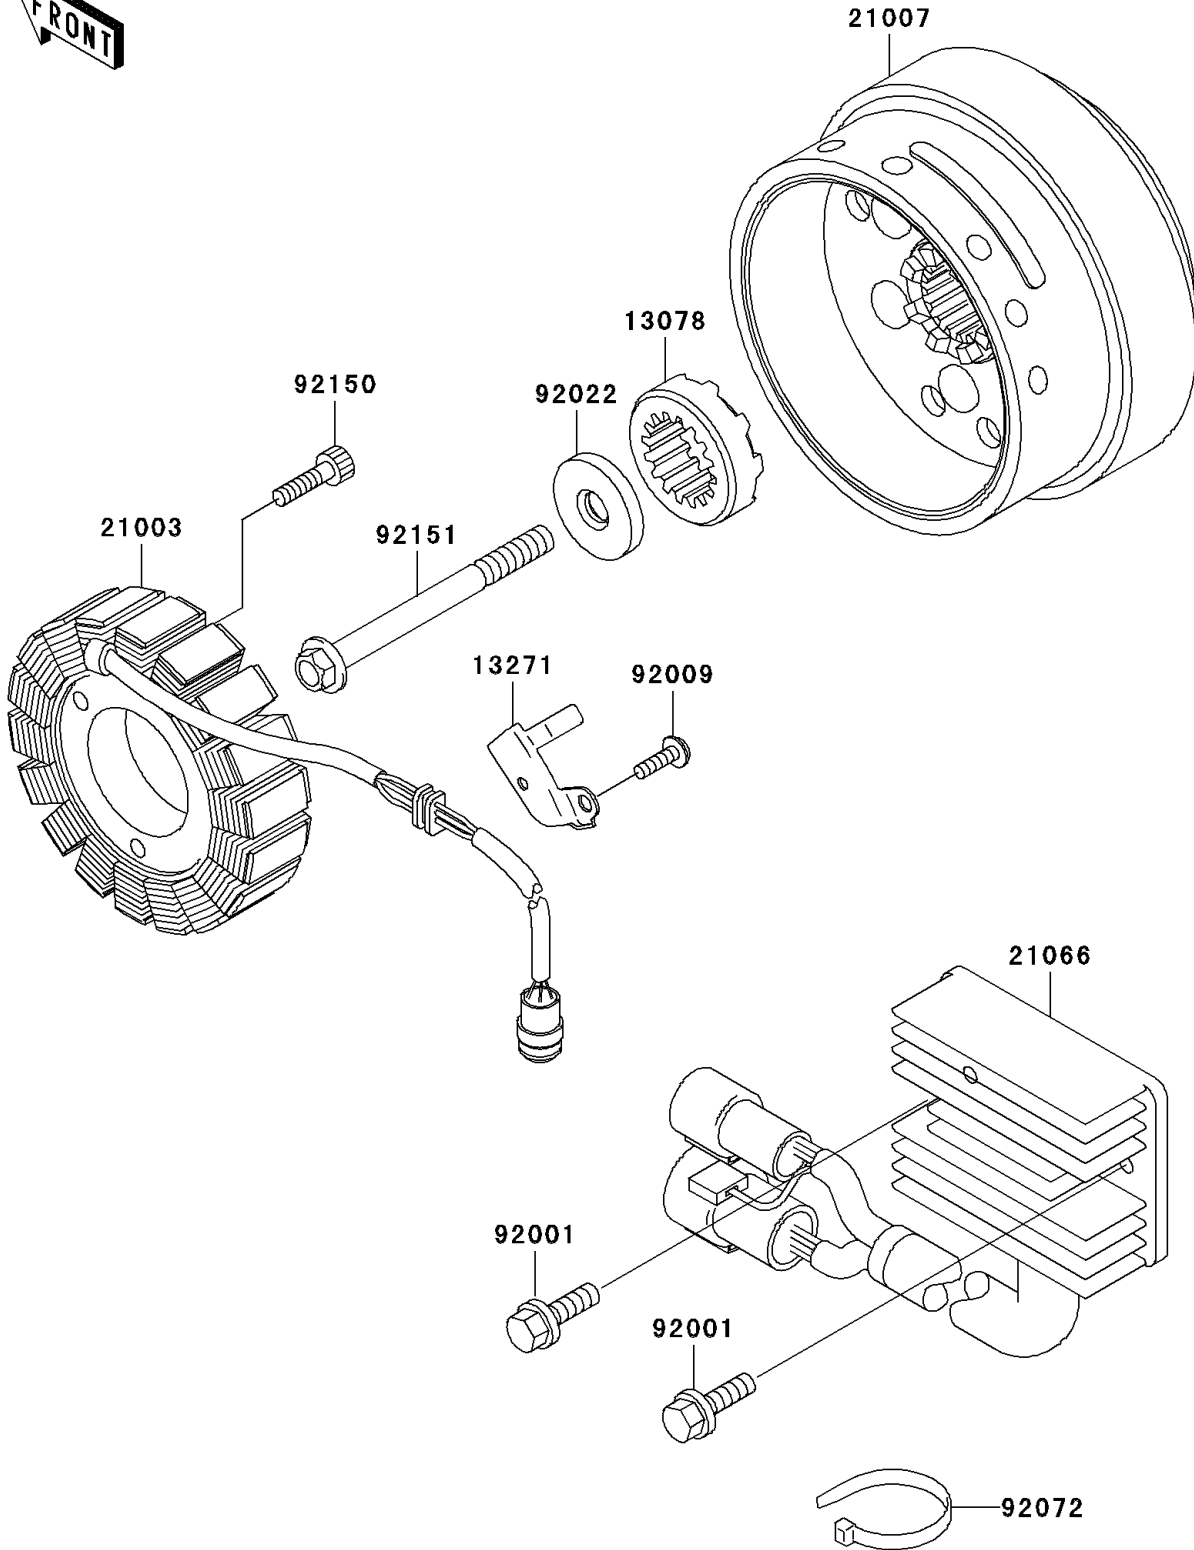

2000 Vulcan 1500 Drifter PARTS DIAGRAM

Generator

E1810

2000 Vulcan 1500 Drifter PARTS LIST

Generator

ITEM NAME	PART NUMBER	QUANTITY
RATCHET (Ref # 13078)	13078-1056	1
PLATE (Ref # 13271)	13271-1328	1
STATOR (Ref # 21003)	21003-1350	1
ROTOR (Ref # 21007)	21007-1354	1
REGULATOR-VOLTAGE (Ref # 21066)	21066-1117	1
BOLT,6X20 (Ref # 92001)	92001-1947	2
SCREW (Ref # 92009)	92009-1768	1
WASHER,GENERATOR (Ref # 92022)	92022-1904	1
BAND,L=250 (Ref # 92072)	92072-1237	1
BOLT,SOCKET,6X35 (Ref # 92150)	92150-1484	3
BOLT,12X157 (Ref # 92151)	92151-1478	1