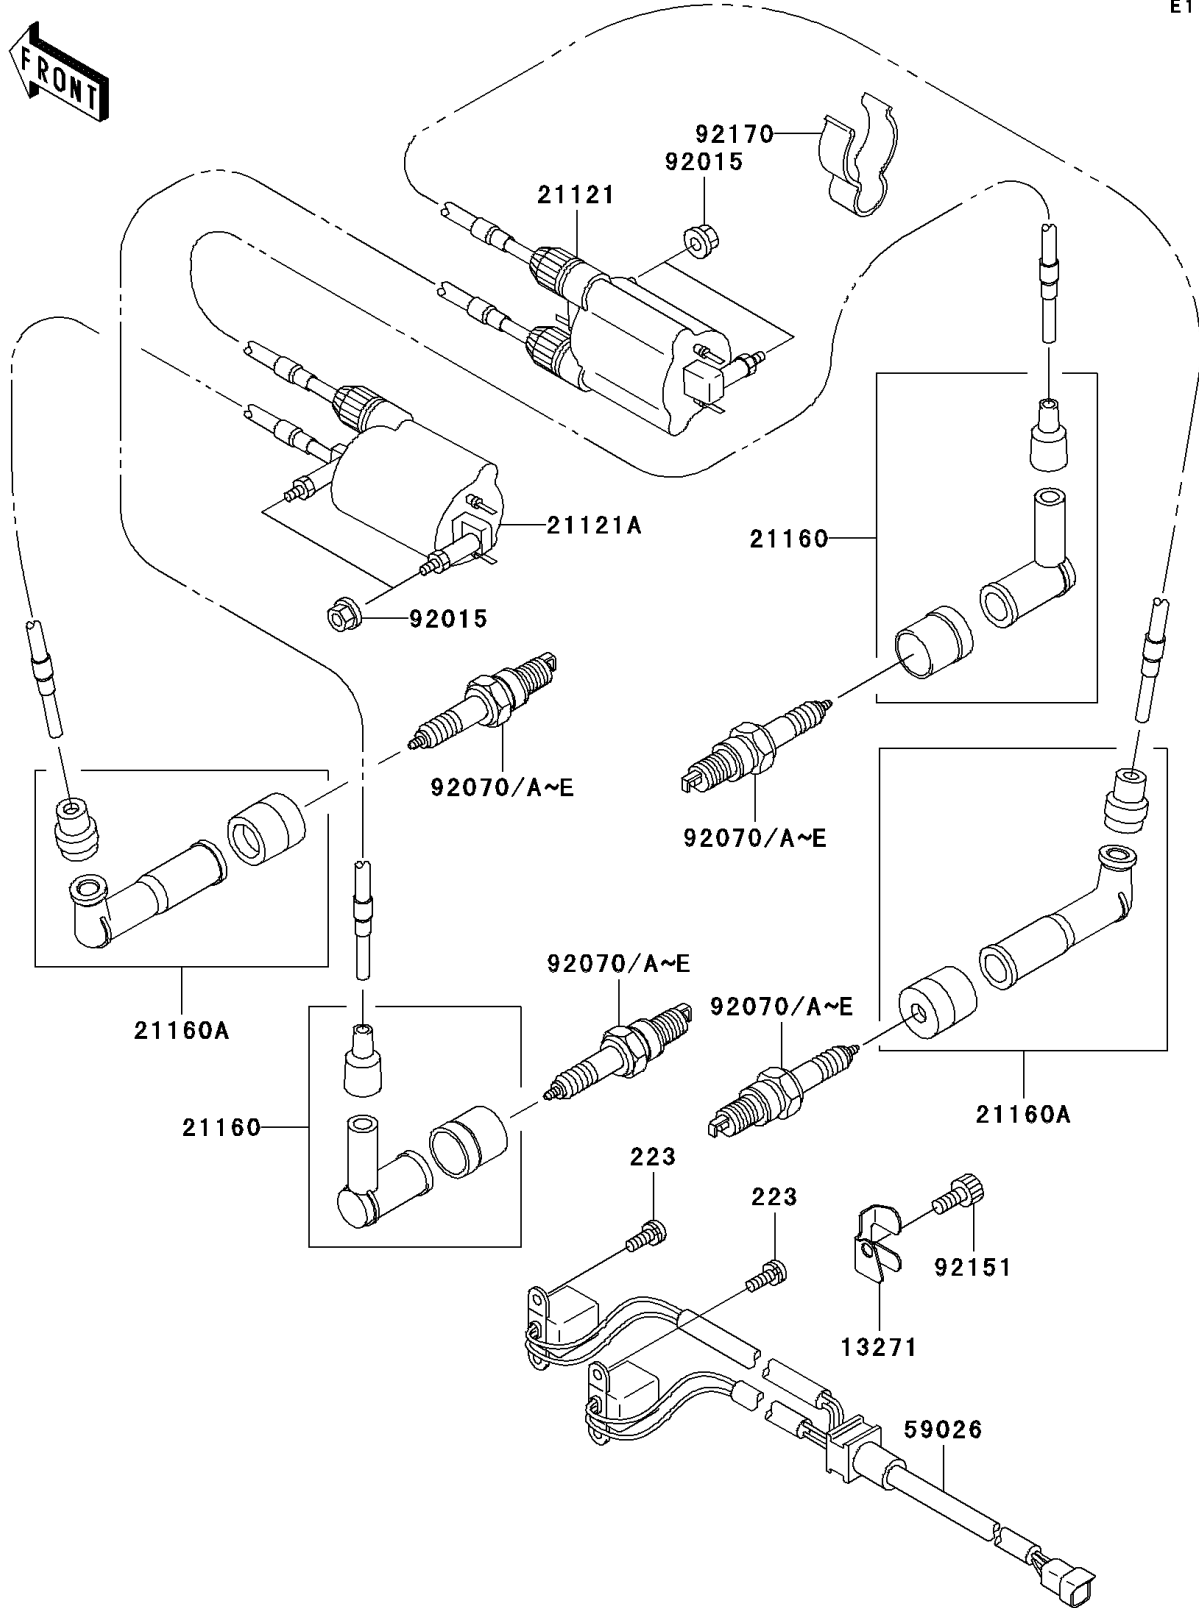

# 1999 Vulcan 1500 Drifter PARTS DIAGRAM

Ignition System

E1830

# 1999 Vulcan 1500 Drifter PARTS LIST

Ignition System

ITEM NAME	PART NUMBER	QUANTITY
-----------	-------------	----------