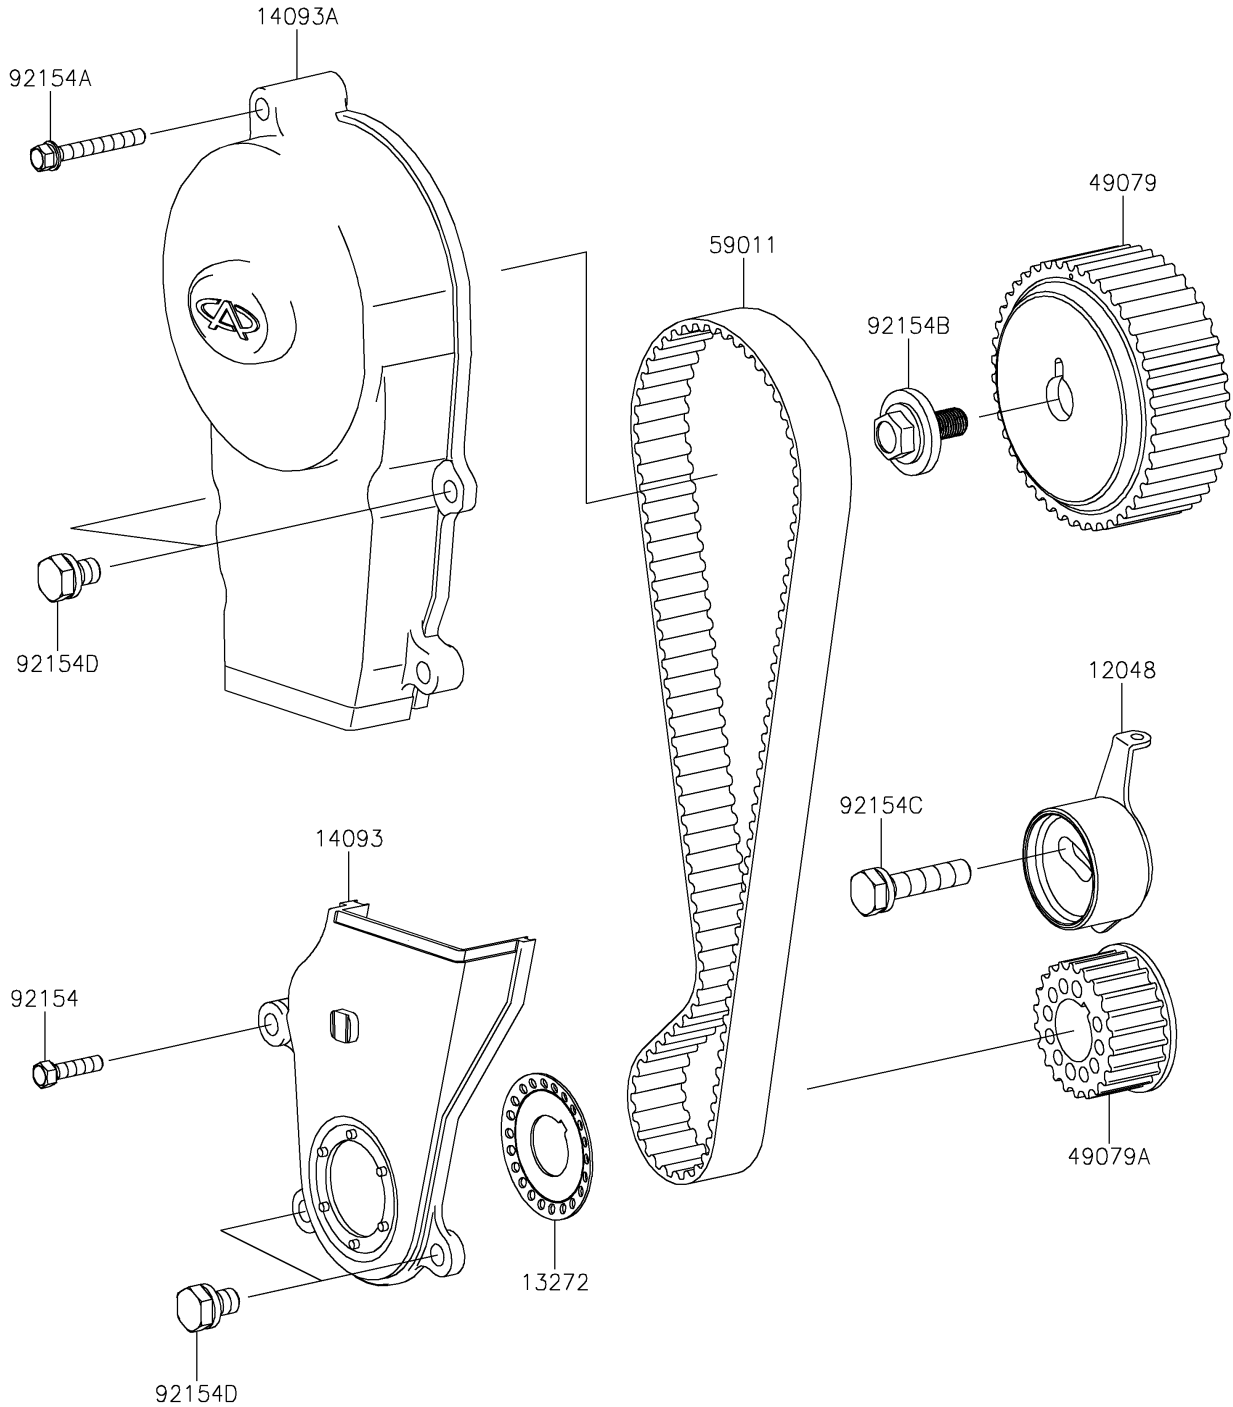

2023 MULE PRO-FX™ PARTS DIAGRAM

Timing Belt

E1215

2023 MULE PRO-FX™ PARTS LIST

Timing Belt

ITEM NAME	PART NUMBER	QUANTITY
TENSIONER-ASSY (Ref # 12048)	12048-0093	1
PLATE,TIMING BELT (Ref # 13272)	13272-1872	1
COVER,TIMING BELT,LWR (Ref # 14093)	14093-0200	1
COVER,TIMING BELT,UPP (Ref # 14093A)	14093-0201	1
PULLEY-BELT,CAMSHAFT (Ref # 49079)	49079-0023	1
PULLEY-BELT,CRANKSHAFT (Ref # 49079A)	49079-0024	1
BELT,TIMING (Ref # 59011)	59011-0042	1
BOLT,6X25 (Ref # 92154)	92154-1583	1
BOLT,6X50 (Ref # 92154A)	92154-1591	1
BOLT,FLANGED (Ref # 92154B)	92154-1614	1
BOLT,10X45 (Ref # 92154C)	92154-1615	1
BOLT,6X16 (Ref # 92154D)	92154-1617	4