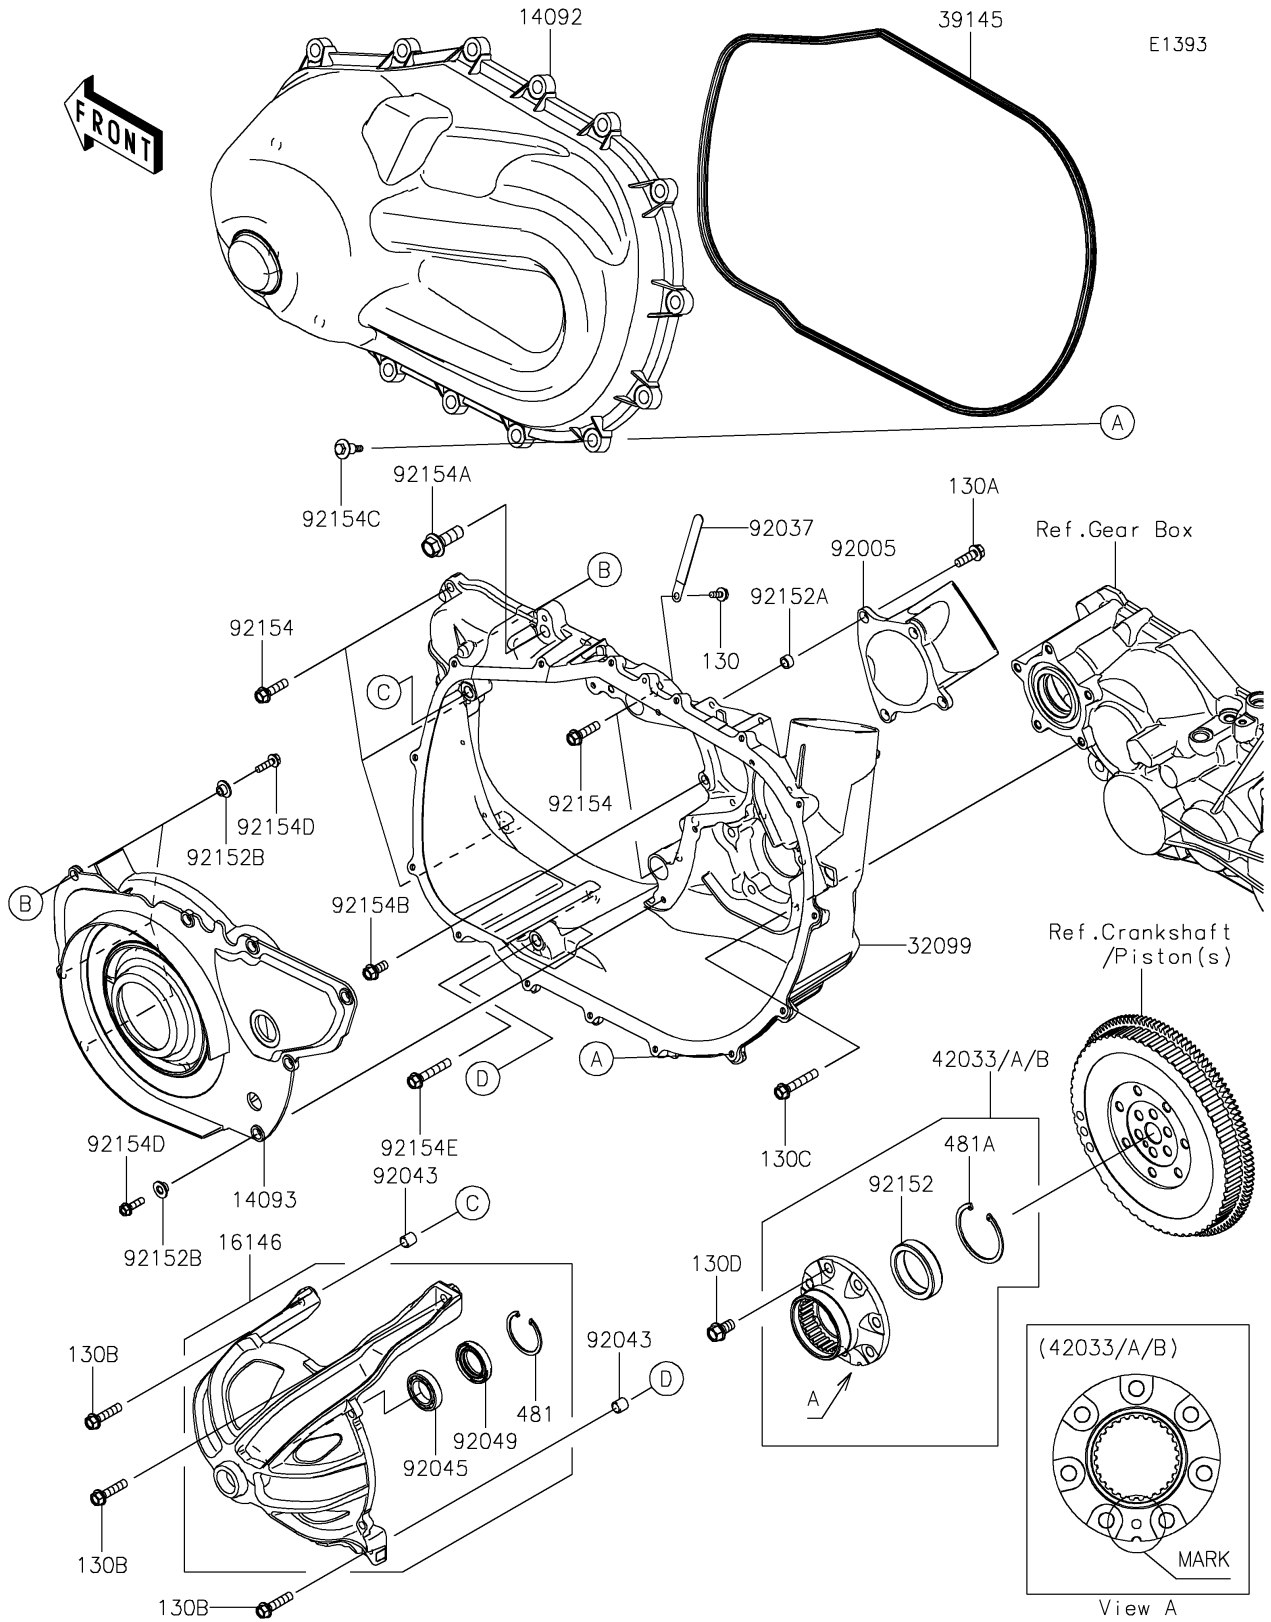

2021 MULE PRO-FX™ PARTS DIAGRAM

Converter Cover

2021 MULE PRO-FX™ PARTS LIST

Converter Cover

ITEM NAME	PART NUMBER	QUANTITY
-----------	-------------	----------