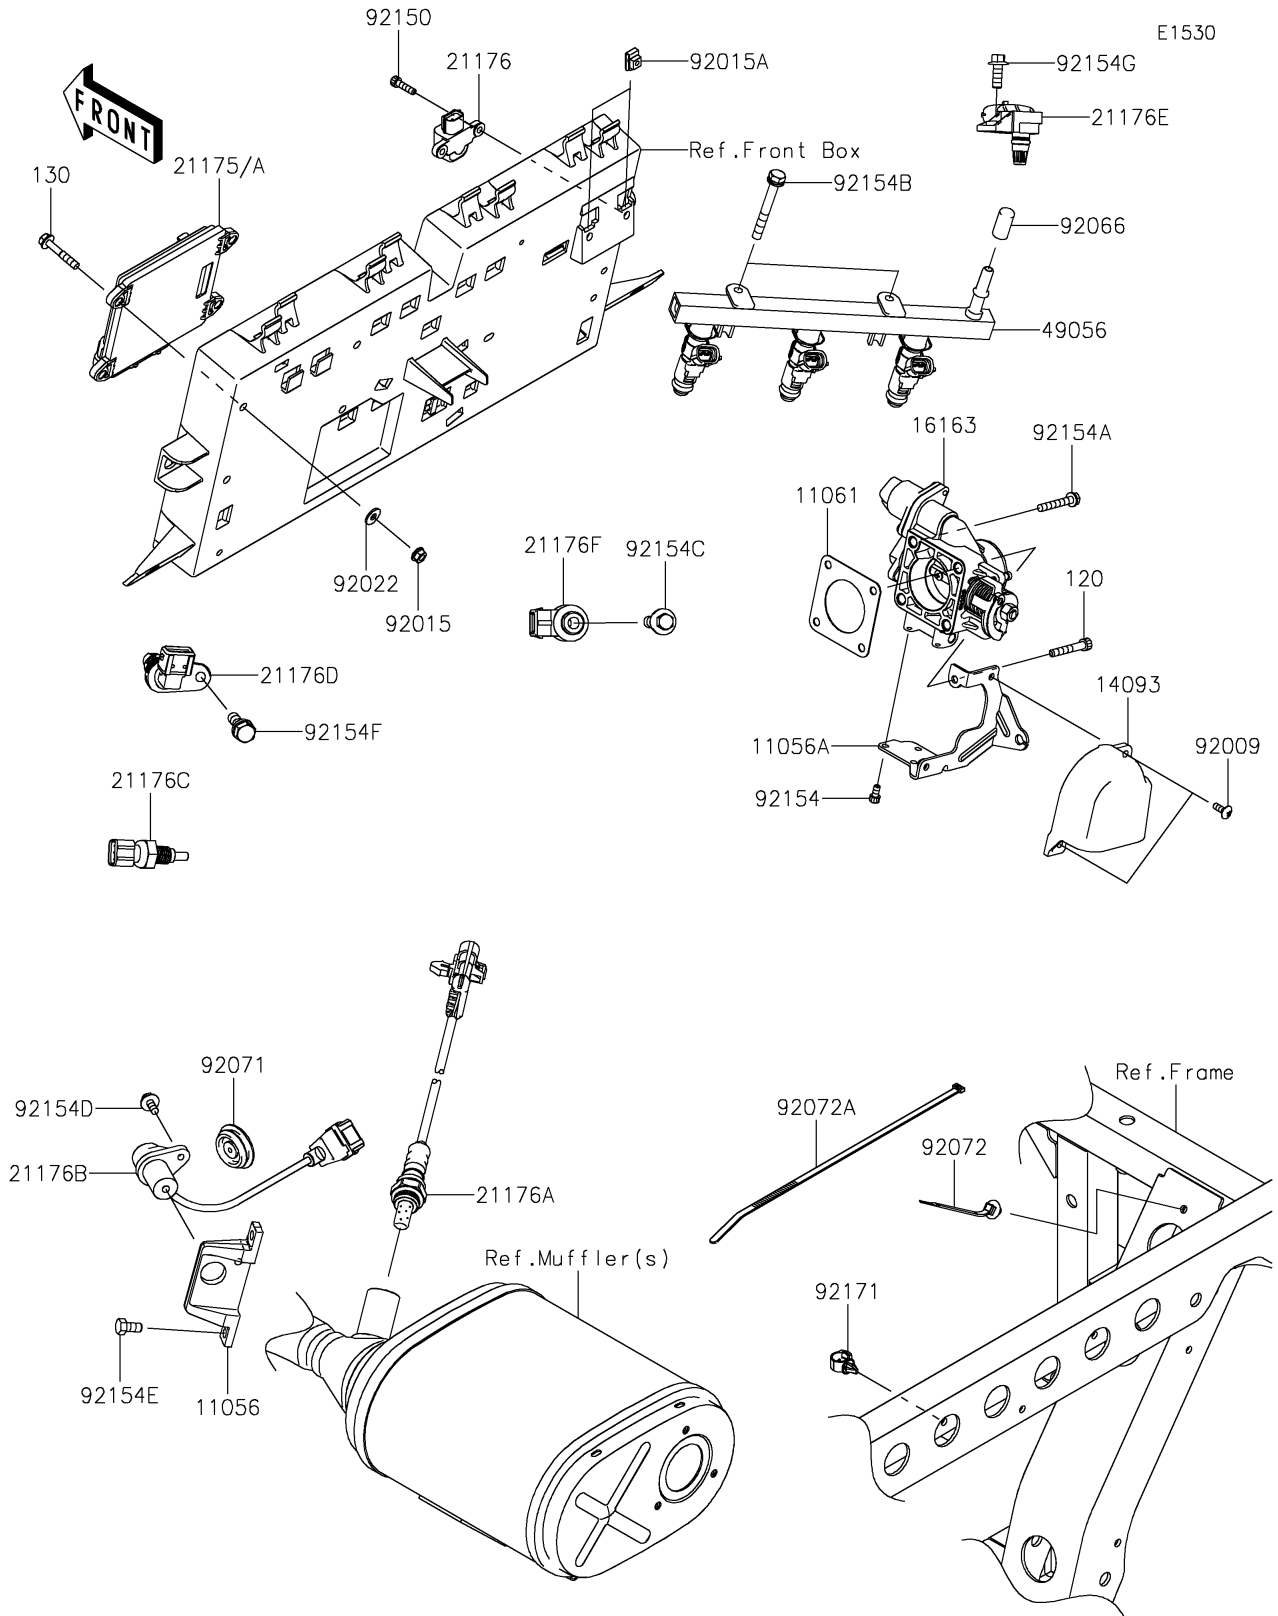

2023 MULE PRO-FX™ PARTS DIAGRAM

Fuel Injection

2023 MULE PRO-FX™ PARTS LIST

Fuel Injection

ITEM NAME	PART NUMBER	QUANTITY
BRACKET,CRANKSHAFT POSITION (Ref # 11056)	11056-2680	1
BRACKET,THROTTLE CABLE (Ref # 11056A)	11056-7495	1
GASKET,THROTTLE (Ref # 11061)	11061-0954	1
COVER,THROTTLE (Ref # 14093)	14093-0043	1
THROTTLE-ASSY (Ref # 16163)	16163-0816	1
SENSOR,VEHICLE-DOWN (Ref # 21176)	21176-0026	1
SENSOR,OXYGEN (Ref # 21176A)	21176-0773	1
SENSOR,CRANKSHAFT POSITION (Ref # 21176B)	21176-0795	1
SENSOR,WATER TEMP (Ref # 21176C)	21176-0796	1
SENSOR,CAMSHAFT POSITION (Ref # 21176D)	21176-0797	1
SENSOR,AIR INTAKE TEMP (Ref # 21176E)	21176-0798	1
SENSOR,EXPLOSION (Ref # 21176F)	21176-0799	1
PIPE-INJECTION (Ref # 49056)	49056-0038	1
SCREW,5X14,WHITE (Ref # 92009)	92009-1366	2
NUT,FLANGED,6MM (Ref # 92015)	92015-1367	4
NUT,5MM (Ref # 92015A)	92015-1627	2
WASHER (Ref # 92022)	92022-2247	4
PLUG (Ref # 92066)	92066-0810	1
GROMMET (Ref # 92071)	92071-0730	1
BAND,OS170-FT7(BLACK) (Ref # 92072)	92072-1414	1
BAND,L=292.1 (Ref # 92072A)	92072-3509	3
BOLT,SOCKET,5X20 (Ref # 92150)	92150-1019	2
BOLT,SOCKET,5X10 (Ref # 92154)	92154-1396	3
BOLT,6X38 (Ref # 92154A)	92154-1589	3
BOLT,6X50 (Ref # 92154B)	92154-1591	2
BOLT,FLANGED,8X30 (Ref # 92154C)	92154-1592	1
BOLT,FLANGED,6X12 (Ref # 92154D)	92154-1593	1
BOLT,6X12 (Ref # 92154E)	92154-1594	2
BOLT,8X16 (Ref # 92154F)	92154-1595	1

2023 MULE PRO-FX™ PARTS LIST

Fuel Injection

ITEM NAME	PART NUMBER	QUANTITY
BOLT,FLANGED,6X16 (Ref # 92154G)	92154-1596	1
CLAMP,13MM DIA. (Ref # 92171)	92171-1415	1
BOLT-SOCKET,6X40 (Ref # 120)	120CA0640	1
BOLT-FLANGED,6X35 (Ref # 130)	130BA0635	4