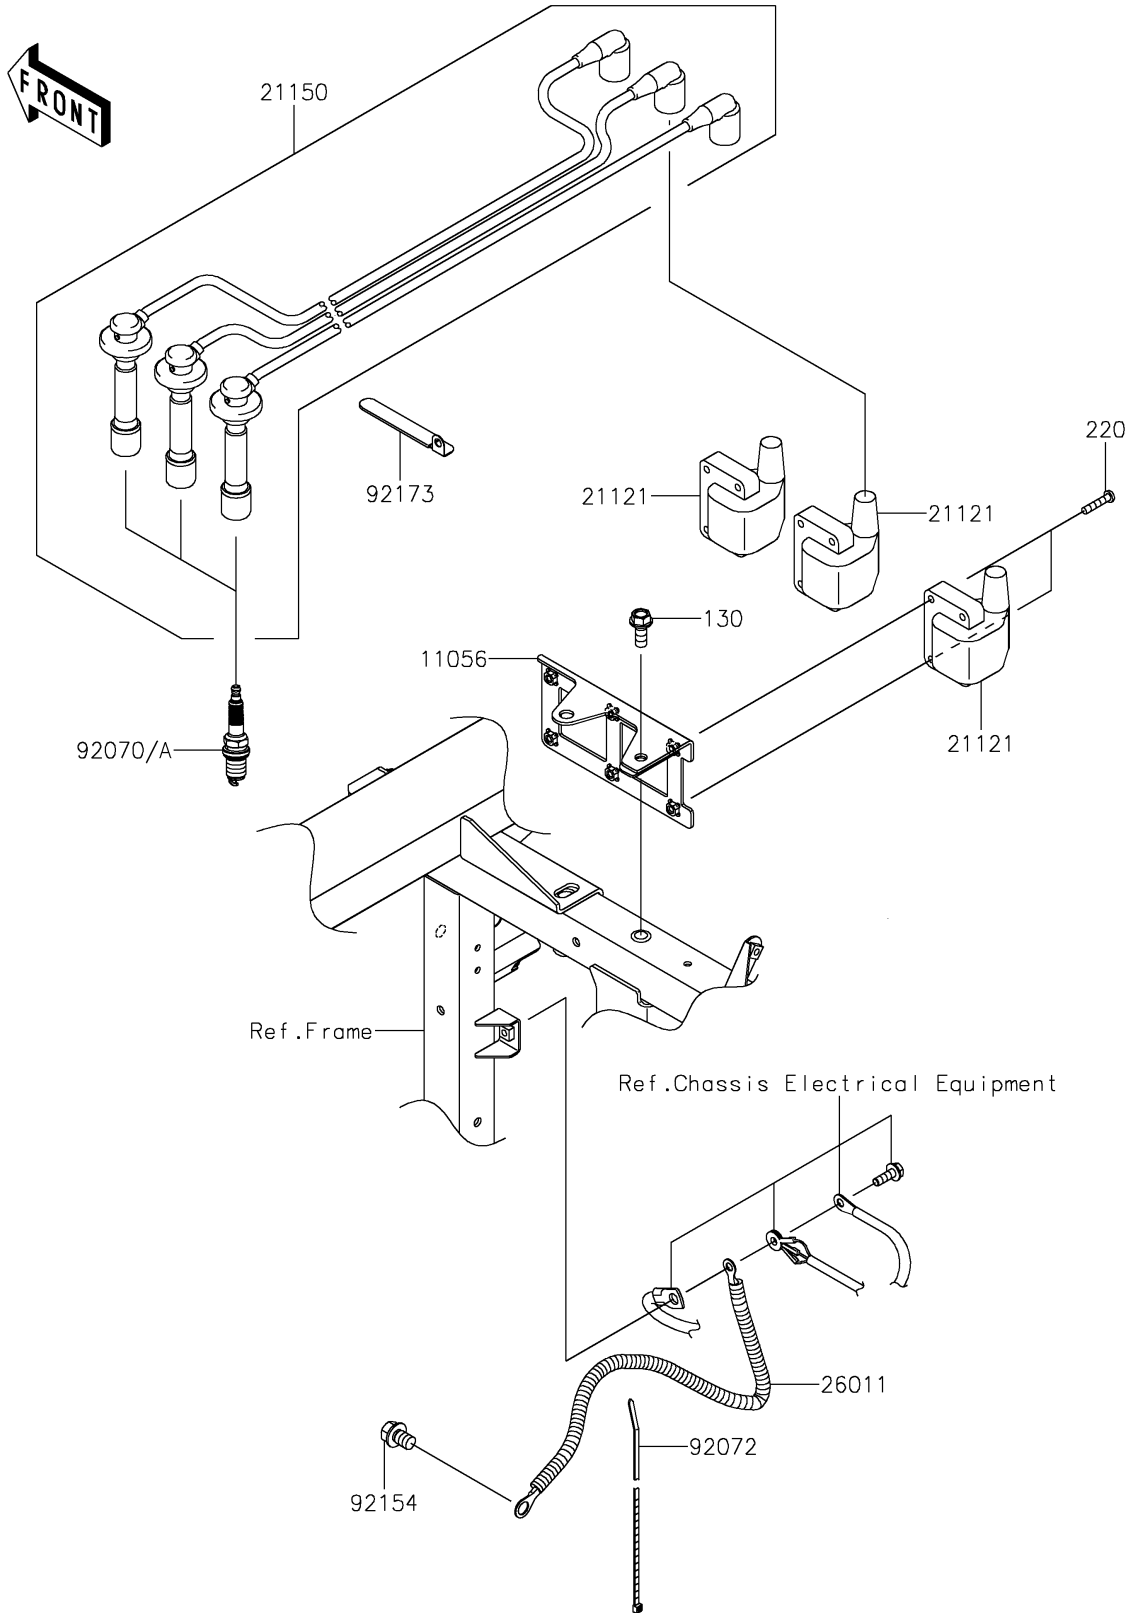

# 2021 MULE PRO-FX™ PARTS DIAGRAM

## Ignition System

E1830

### Ignition System

ITEM NAME	PART NUMBER	QUANTITY
BRACKET (Ref # 11056)	11056-7248	1
COIL-IGNITION (Ref # 21121)	21121-0724	3
CORD-ASSY,HIGH TENSION (Ref # 21150)	21150-0013	1
WIRE-LEAD (Ref # 26011)	26011-0846	1
PLUG-SPARK,7026(TORCH) (Ref # 92070)	92070-0048	3
PLUG-SPARK,IFR6B11(NGK) (Ref # 92070A)		3
BAND,L=292.1 (Ref # 92072)	92072-3509	1
BOLT,FLANGED,10X14 (Ref # 92154)	92154-1383	1
CLAMP (Ref # 92173)	92173-1056	1
BOLT-FLANGED,8X20 (Ref # 130)	130BA0820	1
SCREW-PAN-CROS,5X25 (Ref # 220)	220AA0525	6