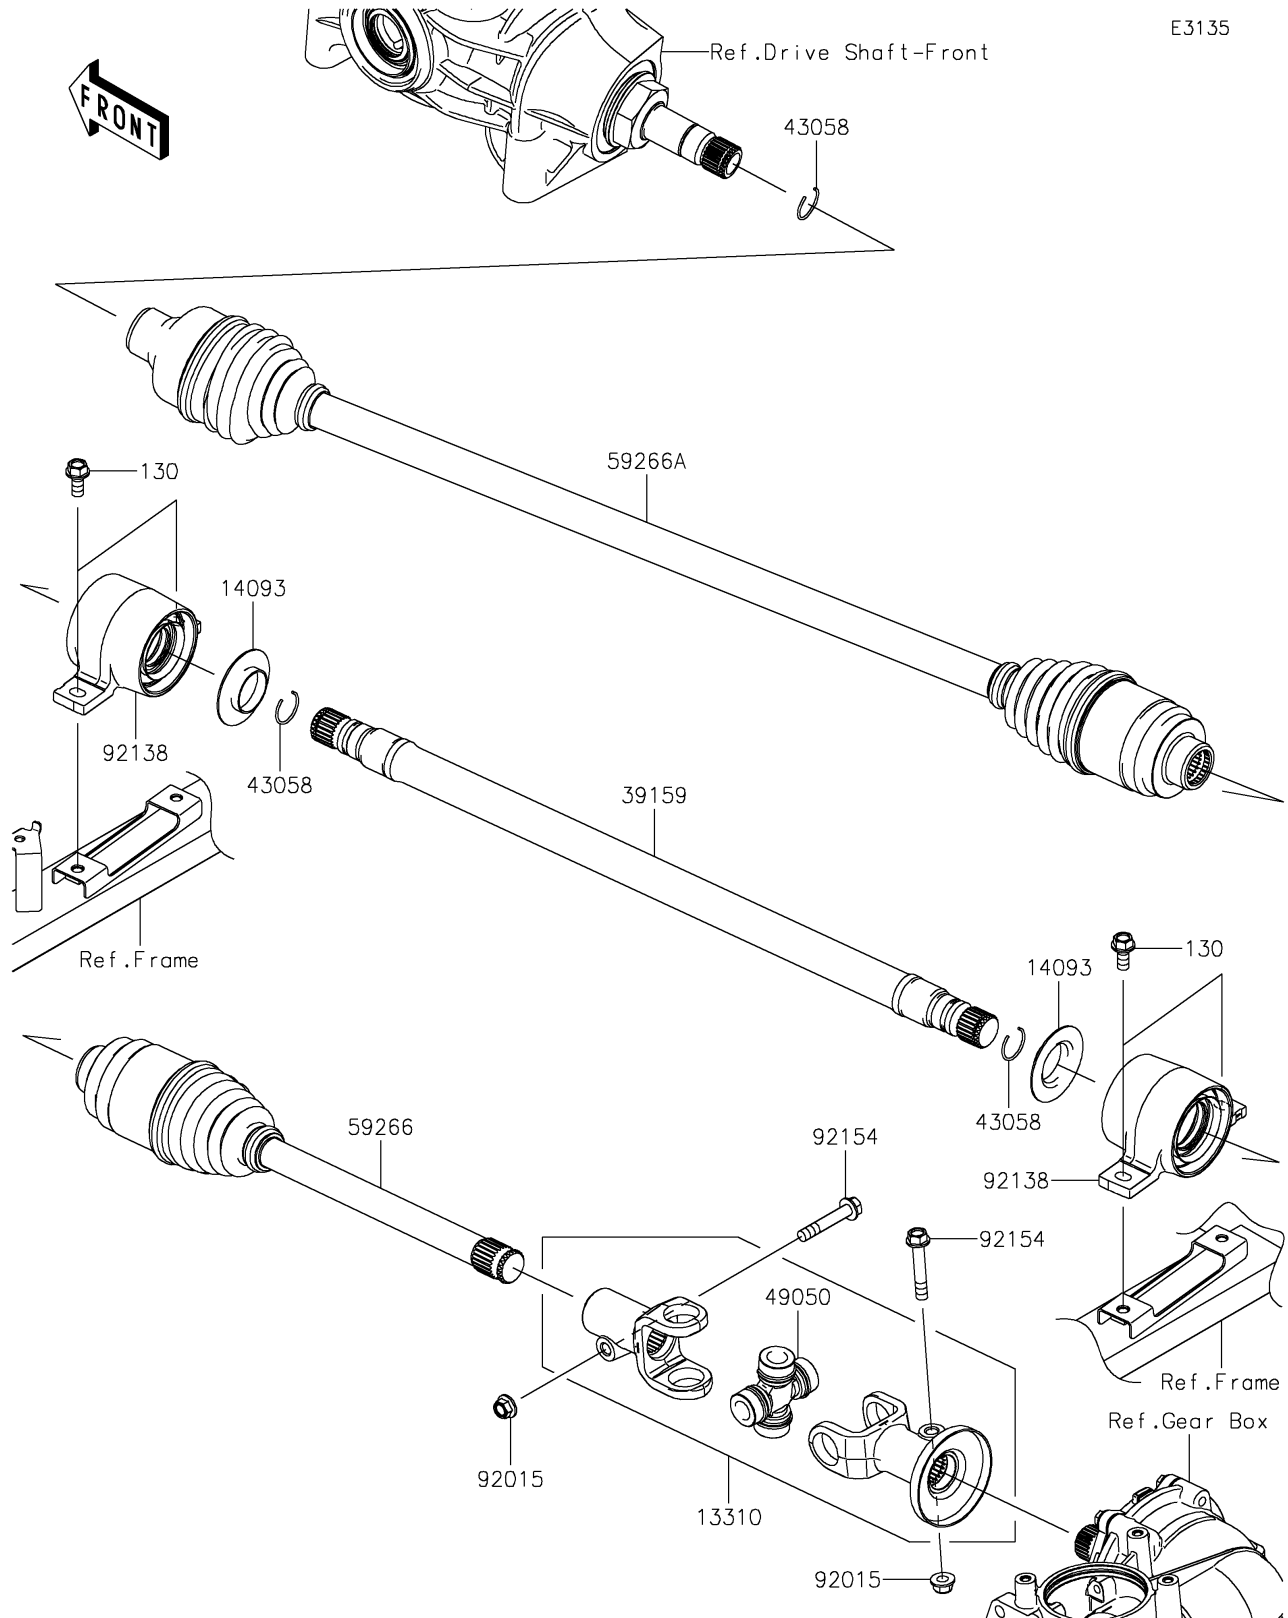

2023 MULE PRO-FX™ PARTS DIAGRAM

Drive Shaft-Propeller

E3135

2023 MULE PRO-FX™ PARTS LIST

Drive Shaft-Propeller

ITEM NAME	PART NUMBER	QUANTITY
SHAFT-ASSY (Ref # 13310)	13310-0038	1
COVER,SIDE RIP (Ref # 14093)	14093-0006	2
SHAFT-DRIVE (Ref # 39159)	39159-0045	1
RING (Ref # 43058)	43058-0018	3
SPIDER (Ref # 49050)	49050-0034	1
JOINT-BALL,T/M SIDE (Ref # 59266)	59266-0716	1
JOINT-BALL,FR DIFF SIDE (Ref # 59266A)	59266-0735	1
NUT,8MM (Ref # 92015)	92015-1432	2
BEARING-COMP (Ref # 92138)	92138-0002	2
BOLT,FLANGED,8X46 (Ref # 92154)	92154-1365	2
BOLT-FLANGED,8X18 (Ref # 130)	130BA0818	4