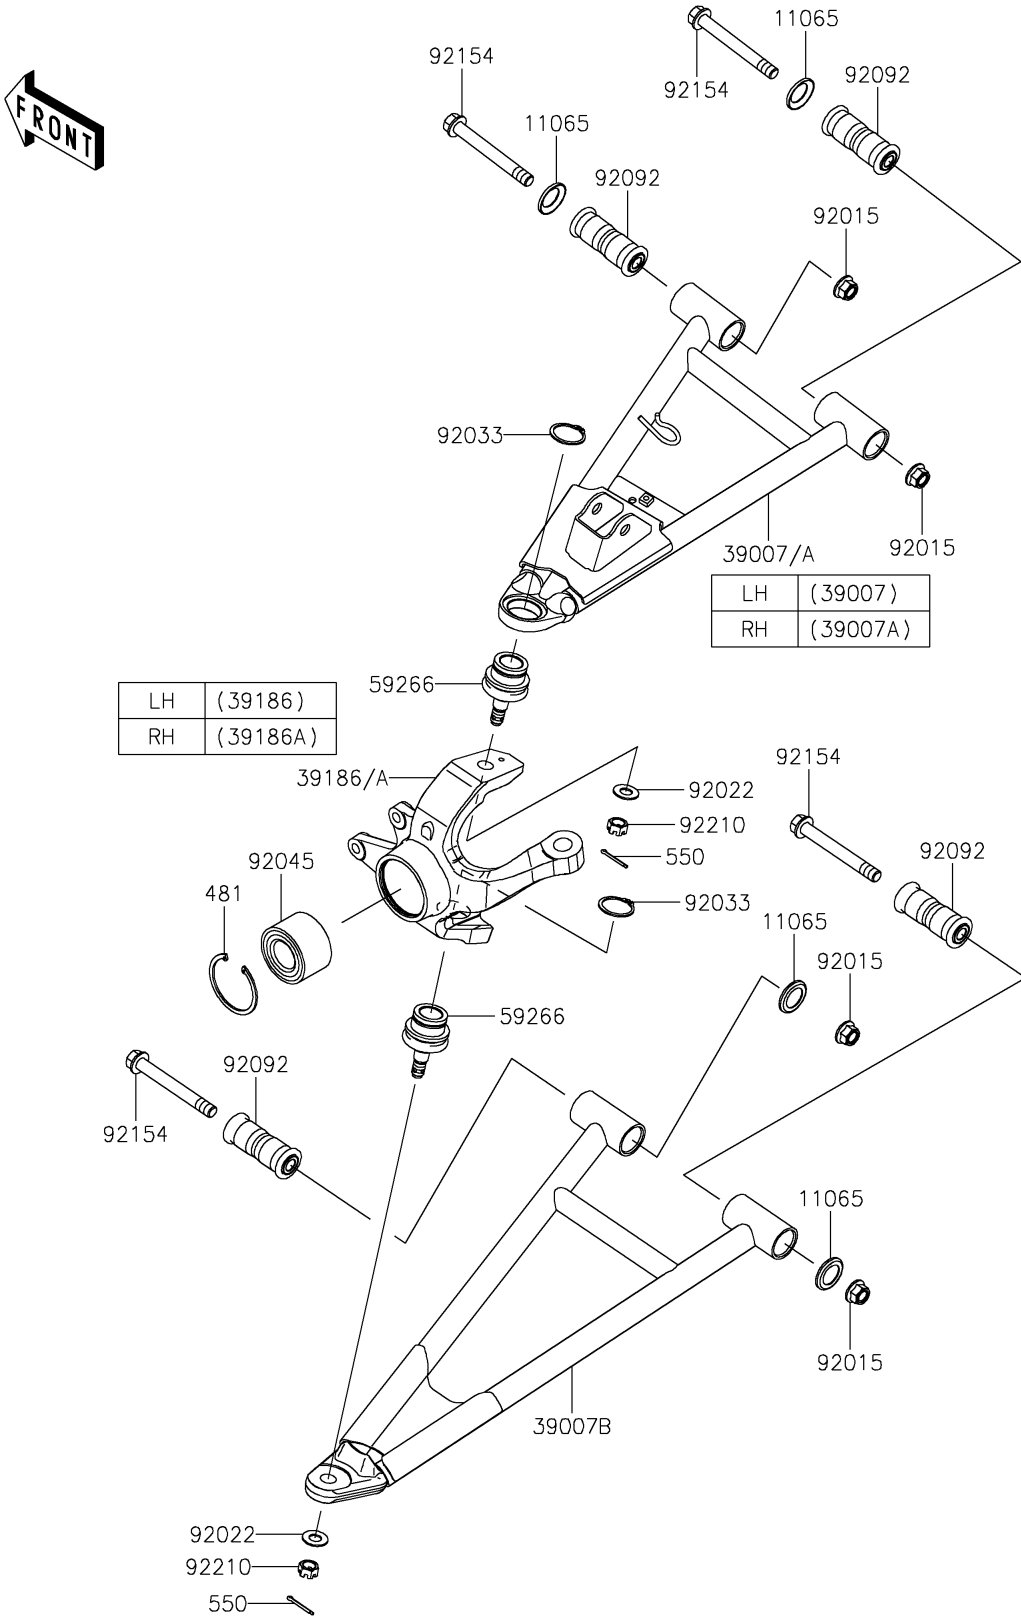

# 2021 MULE PRO-FX™ PARTS DIAGRAM

## Front Suspension

F2152

## 2021 MULE PRO-FX™ PARTS LIST

### Front Suspension

ITEM NAME	PART NUMBER	QUANTITY
CAP,ARM (Ref # 11065)	11065-0838	8
ARM-SUSP,FR,UPP,LH (Ref # 39007)	39007-0377	1
ARM-SUSP,FR,UPP,RH (Ref # 39007A)	39007-0378	1
ARM-SUSP,FR,LWR,LH&RH (Ref # 39007B)	39007-0383	2
KNUCKLE,FR,LH (Ref # 39186)	39186-0319	1
KNUCKLE,FR,RH (Ref # 39186A)	39186-0320	1
JOINT-BALL (Ref # 59266)	59266-0711	4
NUT,LOCK,FLANGED,12MM (Ref # 92015)	92015-1433	8
WASHER (Ref # 92022)	92022-1831	4
RING-SNAP,C-TYPE,32MM (Ref # 92033)	92033-1262	4
BEARING-BALL,30X60X37 (Ref # 92045)	92045-0905	2
BUSHING-RUBBER,12X20X78 (Ref # 92092)	92092-0028	8
BOLT,FLANGED,12X100 (Ref # 92154)	92154-1318	8
NUT,CASTLE,12MM (Ref # 92210)	92210-0395	4
CIRCLIP-TYPE-C (Ref # 481)	481J6000	2
PIN-COTTER,3.0X25 (Ref # 550)	550AA3025	4