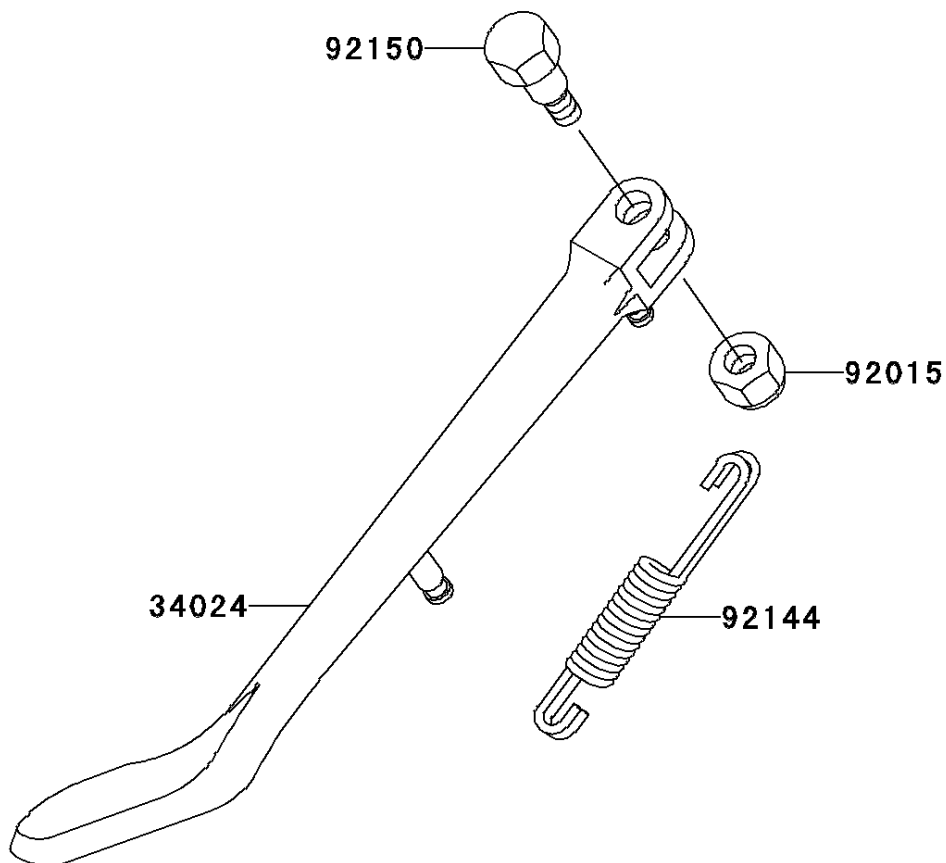

# 1999 Vulcan 1500 Drifter PARTS DIAGRAM

Stand(s)

F2190

# 1999 Vulcan 1500 Drifter PARTS LIST

Stand(s)

ITEM NAME	PART NUMBER	QUANTITY
STAND-SIDE (Ref # 34024)	34024-1330	1
NUT,LOCK,10MM,BLACK (Ref # 92015)	92015-1188	1
SPRING,SIDE STAND (Ref # 92144)	92144-1927	1
BOLT,SIDE STAND (Ref # 92150)	92150-1941	1