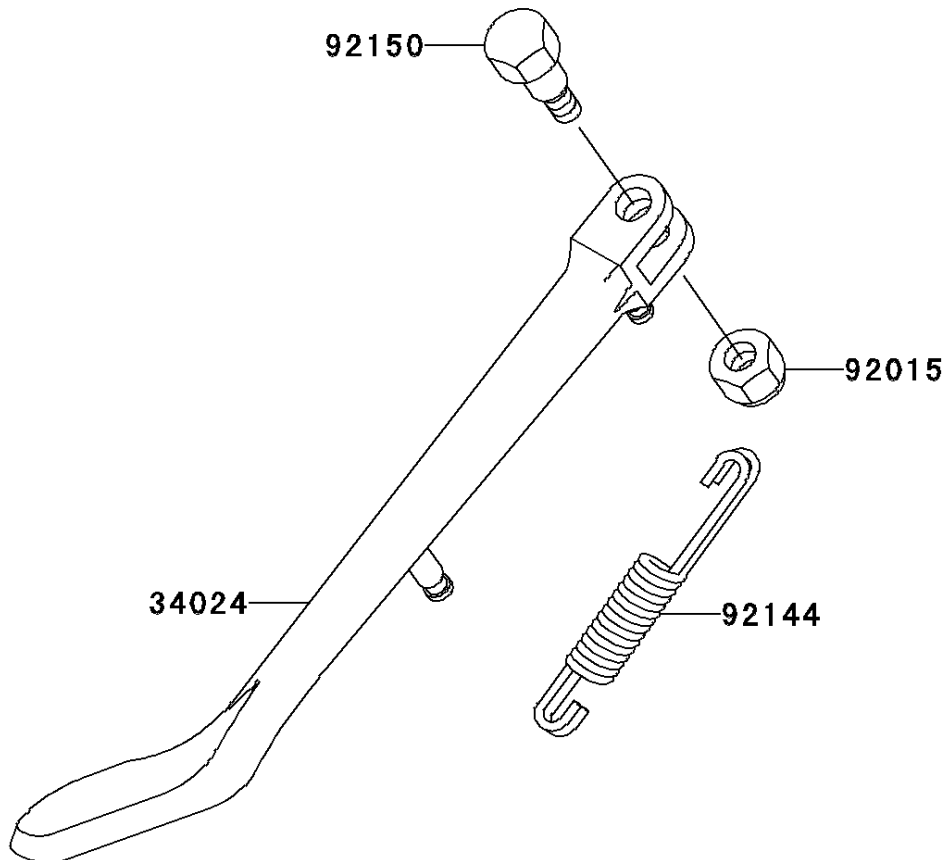

2000 Vulcan 1500 Drifter PARTS DIAGRAM

Stand(s)

F2190

2000 Vulcan 1500 Drifter PARTS LIST

Stand(s)

ITEM NAME	PART NUMBER	QUANTITY
STAND-SIDE (Ref # 34024)	34024-1330	1
NUT,LOCK,10MM,BLACK (Ref # 92015)	92015-1188	1
SPRING,SIDE STAND (Ref # 92144)	92144-1927	1
BOLT,SIDE STAND (Ref # 92150)	92150-1941	1