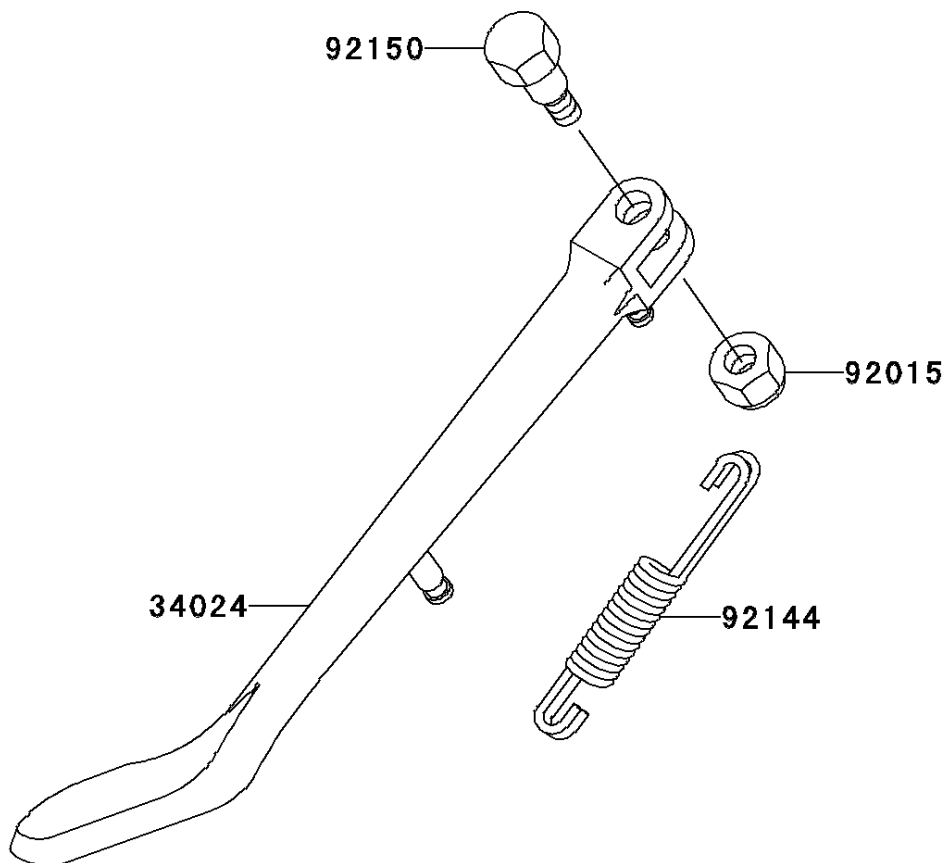

2000 Vulcan 1500 Drifter PARTS DIAGRAM

Stand(s)

F2190

2000 Vulcan 1500 Drifter PARTS LIST

Stand(s)

| ITEM NAME | PART NUMBER | QUANTITY |
|-----------------------------------|-------------|----------|
| STAND-SIDE (Ref # 34024) | 34024-1330 | 1 |
| NUT,LOCK,10MM,BLACK (Ref # 92015) | 92015-1188 | 1 |
| SPRING,SIDE STAND (Ref # 92144) | 92144-1927 | 1 |
| BOLT,SIDE STAND (Ref # 92150) | 92150-1941 | 1 |