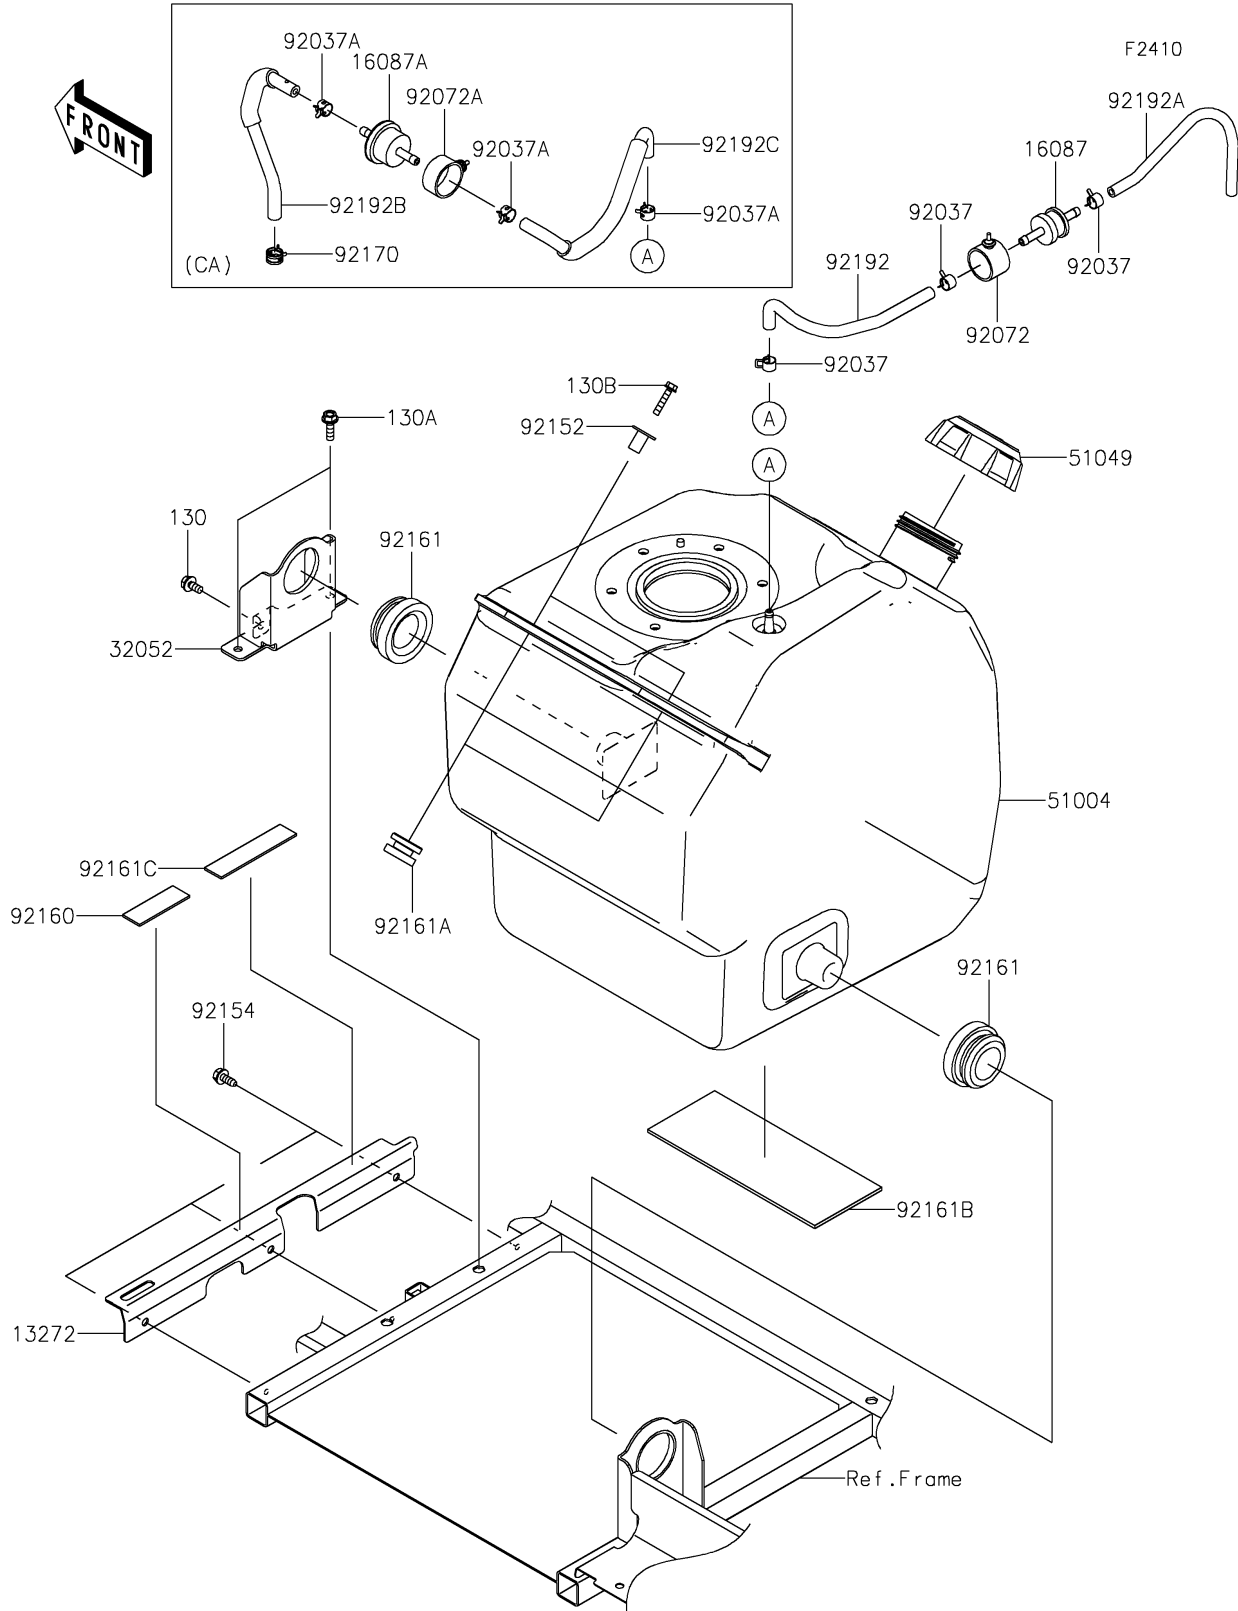

# 2023 MULE PRO-FX™ PARTS DIAGRAM

## Fuel Tank

### Fuel Tank

ITEM NAME	PART NUMBER	QUANTITY
PLATE (Ref # 13272)	13272-2206	1
BRACKET-TANK (Ref # 32052)	32052-0751	1
TANK-FUEL (Ref # 51004)	51004-0018	1
CAP-TANK,FUEL (Ref # 51049)	51049-0718	1
COLLAR,6.8X10X18.1 (Ref # 92152)	92152-1867	2
BOLT,6X15.6 (Ref # 92154)	92154-1250	3
DAMPER (Ref # 92160)	92160-1075	1
DAMPER,30X56X25 (Ref # 92161)	92161-1613	2
DAMPER,10X28X17 (Ref # 92161A)	92161-1614	2
DAMPER,80X200X3.175 (Ref # 92161B)	92161-1645	1
DAMPER (Ref # 92161C)	92161-1876	1
BOLT-FLANGED,6X12 (Ref # 130)	130BA0612	1
BOLT-FLANGED,6X20 (Ref # 130A)	130BA0620	2
BOLT-FLANGED,6X30 (Ref # 130B)	130BA0630	2