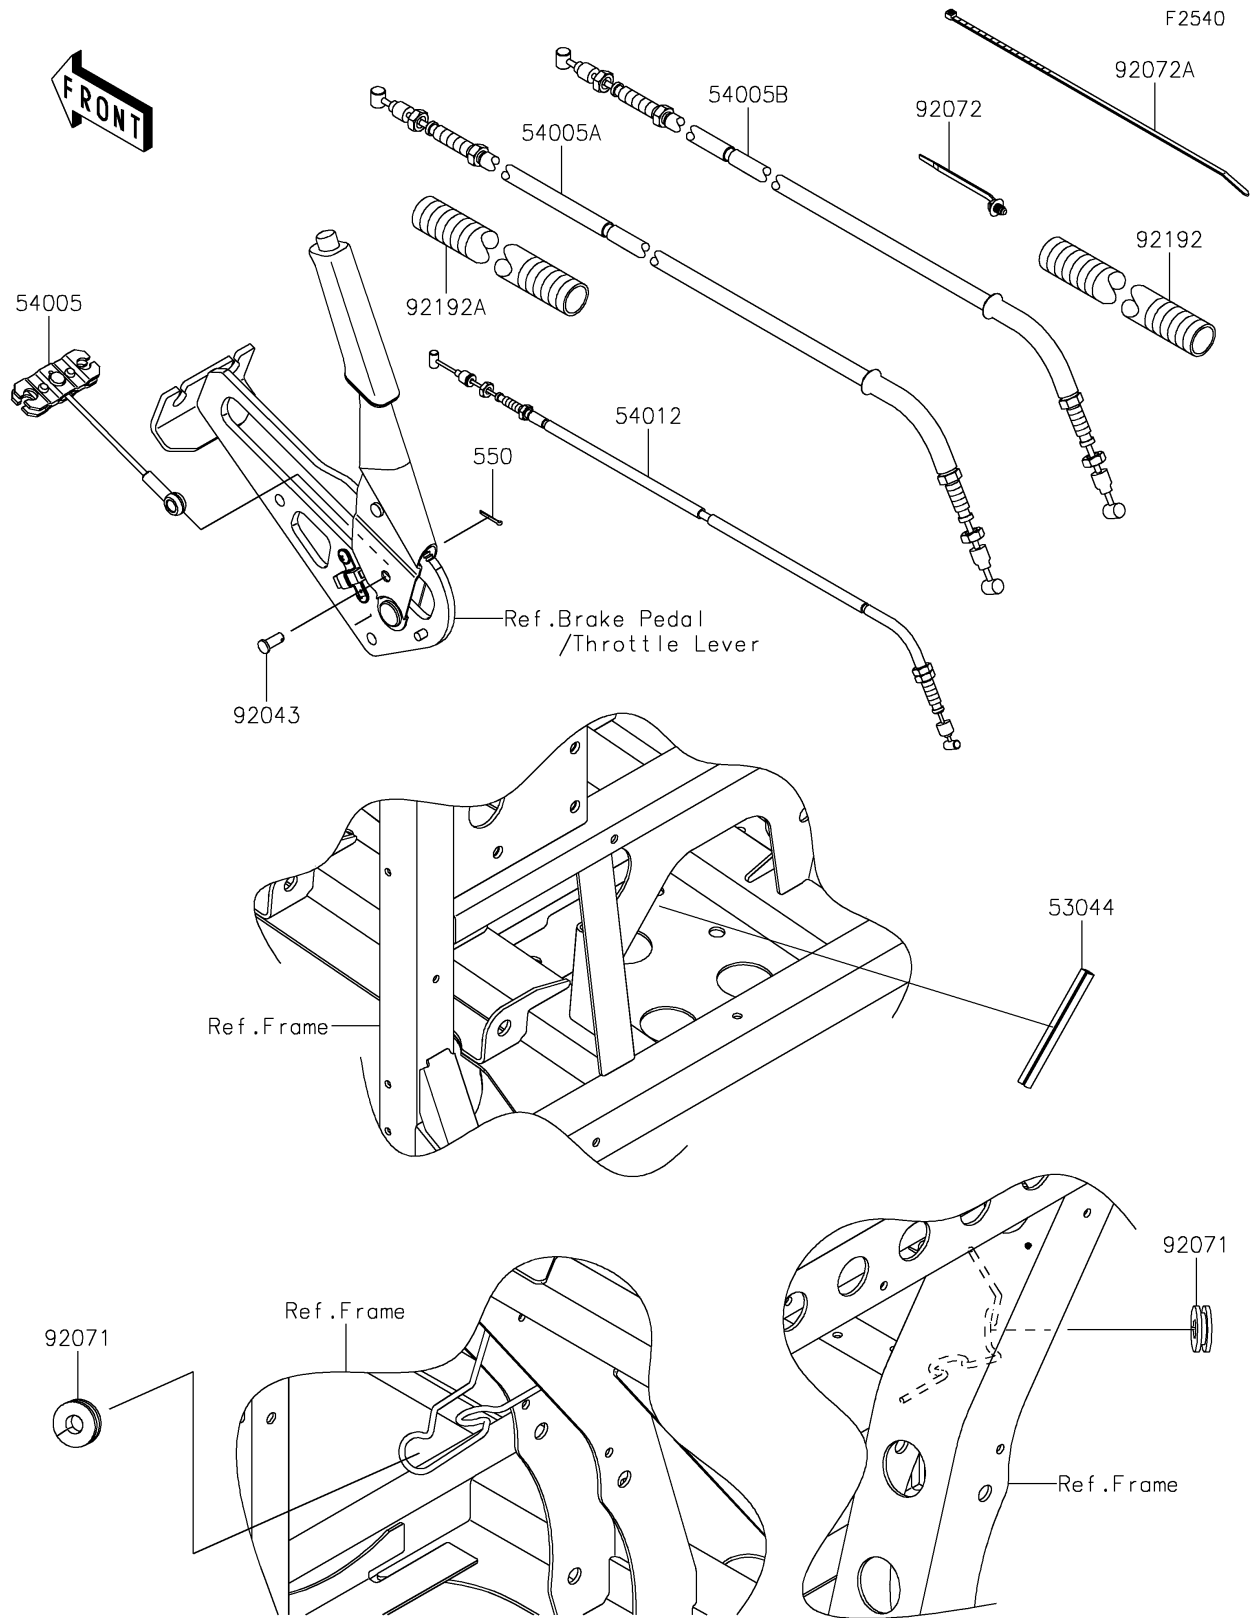

2021 MULE PRO-FX™ PARTS DIAGRAM

Cables

2021 MULE PRO-FX™ PARTS LIST

Cables

ITEM NAME	PART NUMBER	QUANTITY
TRIM,L=111 (Ref # 53044)	53044-7502	1
CABLE-BRAKE,PARKING,FR (Ref # 54005)	54005-0035	1
CABLE-BRAKE,PARKING,LH (Ref # 54005A)	54005-0039	1
CABLE-BRAKE,PARKING,RH (Ref # 54005B)	54005-0040	1
CABLE-THROTTLE (Ref # 54012)	54012-0639	1
PIN (Ref # 92043)	92043-1039	1
GROMMET (Ref # 92071)	92071-0029	2
BAND,OS170-FT7(BLACK) (Ref # 92072)	92072-1414	9
BAND,L=292.1 (Ref # 92072A)	92072-3509	6
TUBE,CONVOLUTED,25.1X30X260 (Ref # 92192)	92192-1363	1
TUBE,CONVOLUTED,25.1X30X210 (Ref # 92192A)	92192-1391	1
PIN-COTTER,2.5X18 (Ref # 550)	550AA2518	1