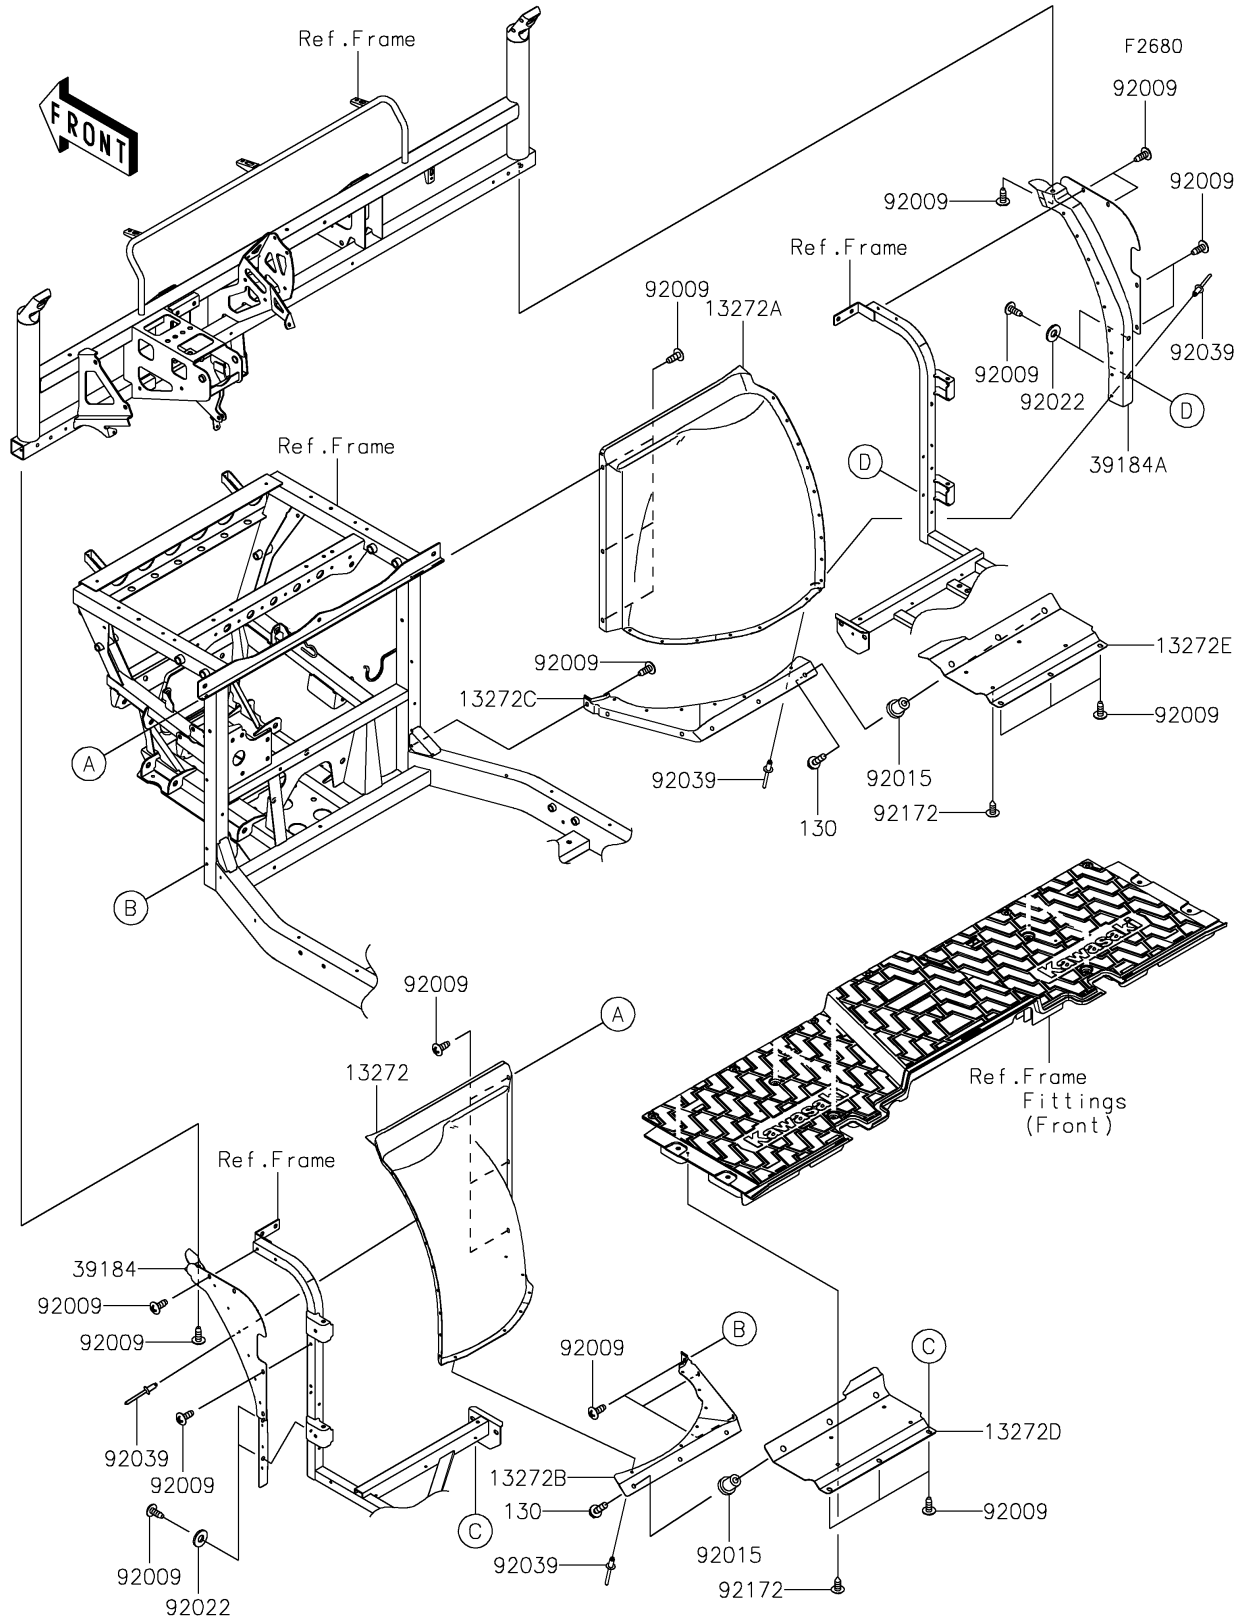

2022 MULE PRO-FX™ PARTS DIAGRAM

Guard(s)

2022 MULE PRO-FX™ PARTS LIST

Guard(s)

ITEM NAME	PART NUMBER	QUANTITY
PLATE (Ref # 13272)	13272-2323	1
PLATE (Ref # 13272A)	13272-2324	1
PLATE (Ref # 13272B)	13272-2327	1
PLATE (Ref # 13272C)	13272-2328	1
PLATE,UNDER GUARD,LH (Ref # 13272D)	13272-2330	1
PLATE,UNDER GUARD,RH (Ref # 13272E)	13272-2331	1
BRACKET-ASSY,SIDE,LH (Ref # 39184)	39184-0718	1
BRACKET-ASSY,SIDE,RH (Ref # 39184A)	39184-0719	1
SCREW,TAPPING,6X16 (Ref # 92009)	92009-1166	32
NUT,RUBBER,6MM (Ref # 92015)	92015-1692	6
WASHER,8.2X19X2 (Ref # 92022)	92022-1533	4
RIVET,4.8X7.6 (Ref # 92039)	92039-0784	30
SCREW,6X16 (Ref # 92172)	92172-0284	8
BOLT-FLANGED,6X20 (Ref # 130)	130BA0620	6