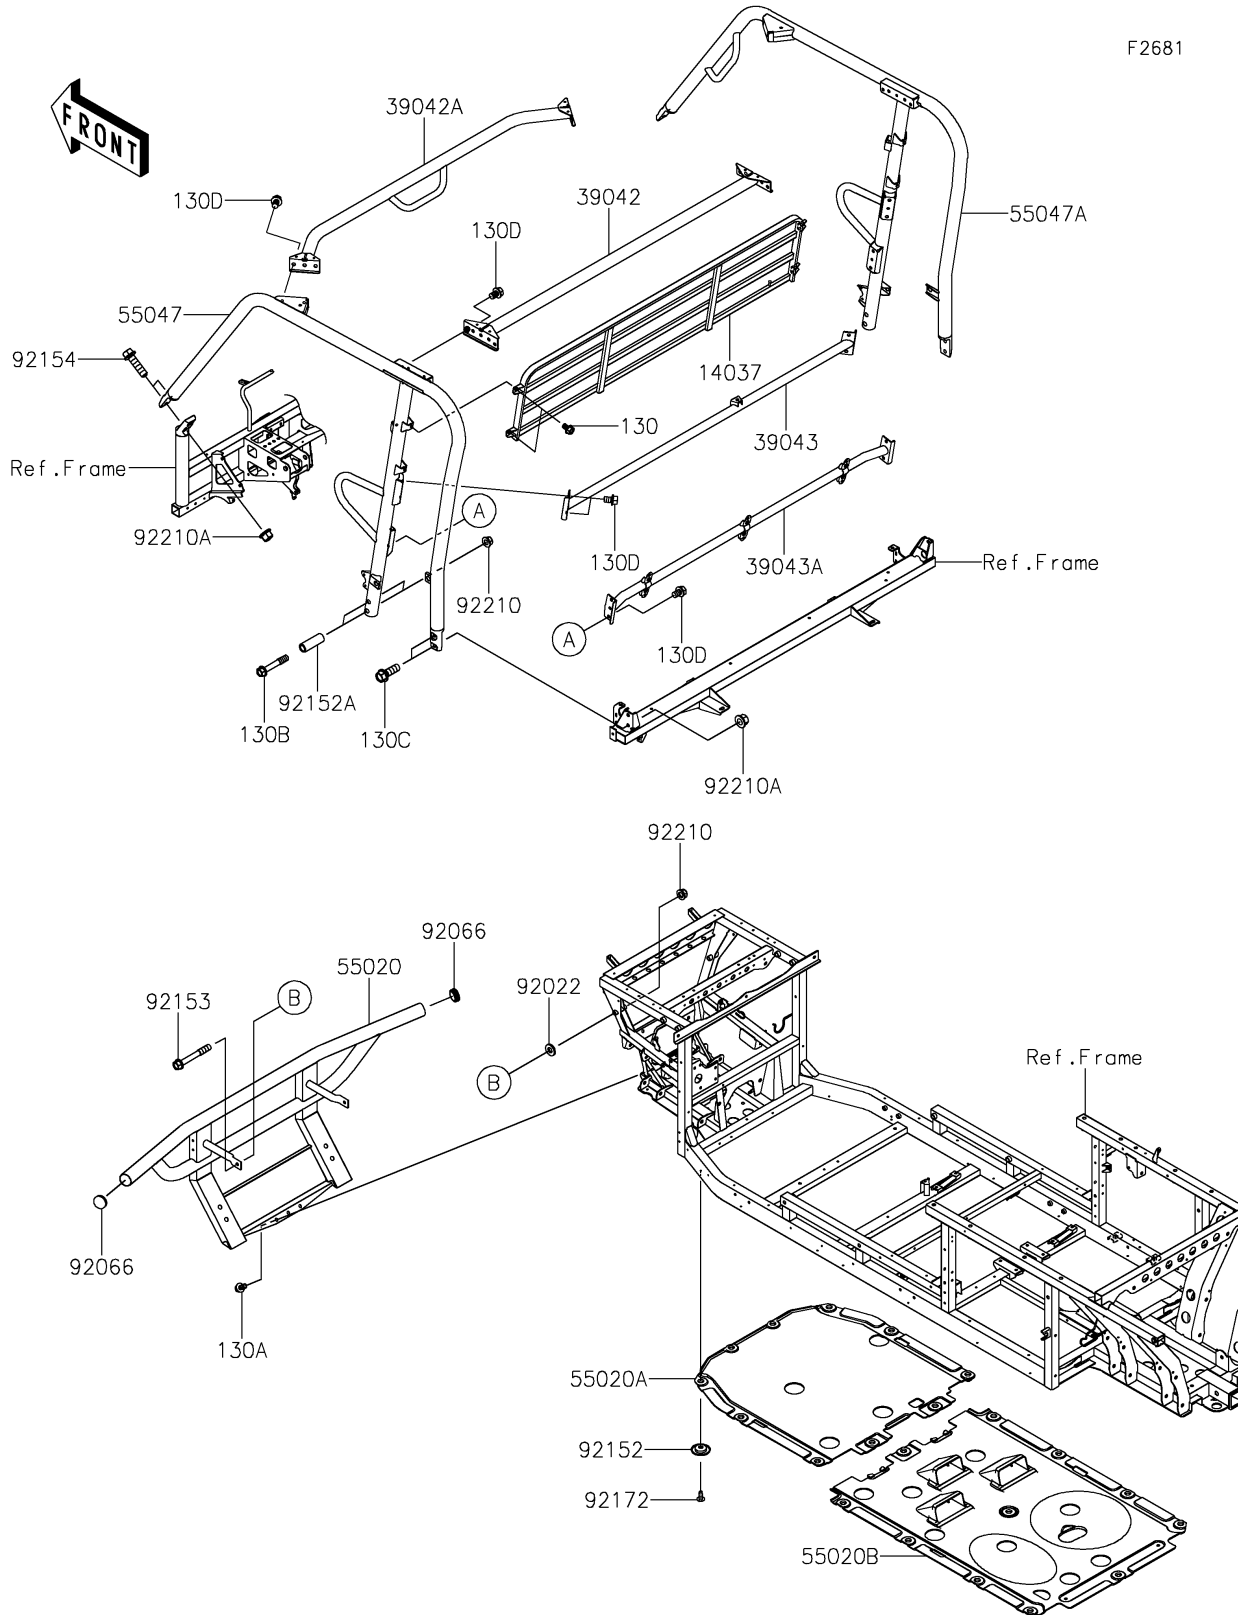

2023 MULE PRO-FX™ PARTS DIAGRAM

Guards/Cab Frame

F2681

2023 MULE PRO-FX™ PARTS LIST

Guards/Cab Frame

ITEM NAME	PART NUMBER	QUANTITY
SCREEN,T.BLACK (Ref # 14037)	14037-0758-388	1
CROSSMEMBER,RR,T.BLACK (Ref # 39042)	39042-0015-388	1
CROSSMEMBER,FR,T.BLACK (Ref # 39042A)	39042-0016-388	1
CROSSMEMBER-COMP,B-P.,UPP,BLK (Ref # 39043)	39043-0016-388	1
CROSSMEMBER-COMP,B-P.,LWR,BLK (Ref # 39043A)	39043-0017-388	1
GUARD,FR PIPE,T.BLACK (Ref # 55020)	55020-0933-388	1
GUARD,SKID PLATE (Ref # 55020A)	55020-0934	1
GUARD,SKID PLATE (Ref # 55020B)	55020-0935	1
BAR-COMP,B-PILLAR,LH,T.BLACK (Ref # 55047)	55047-0363-388	1
BAR-COMP,B-PILLAR,RH,T.BLACK (Ref # 55047A)	55047-0364-388	1
WASHER,10X22X3 (Ref # 92022)	92022-1365	2
PLUG (Ref # 92066)	92066-0769	2
COLLAR (Ref # 92152)	92152-0784	21
COLLAR,10.5X16X47 (Ref # 92152A)	92152-1800	4
BOLT,FLANGED,10X75 (Ref # 92153)	92153-1384	2
BOLT,FLANGED,12X45 (Ref # 92154)	92154-1420	4
SCREW,TAPPING,6X16 (Ref # 92172)	92172-0739	21
NUT,LOCK,FLANGED,10MM (Ref # 92210)	92210-0276	6
NUT,12MM (Ref # 92210A)	92210-0603	8
BOLT-FLANGED,8X12 (Ref # 130)	130BA0812	4
BOLT-FLANGED,8X16 (Ref # 130A)	130BA0816	3
BOLT-FLANGED,10X60 (Ref # 130B)	130BA1060	4
BOLT-FLANGED,12X35 (Ref # 130C)	130BA1235	4
BOLT-FLANGED,10X14 (Ref # 130D)	130CA1014	20