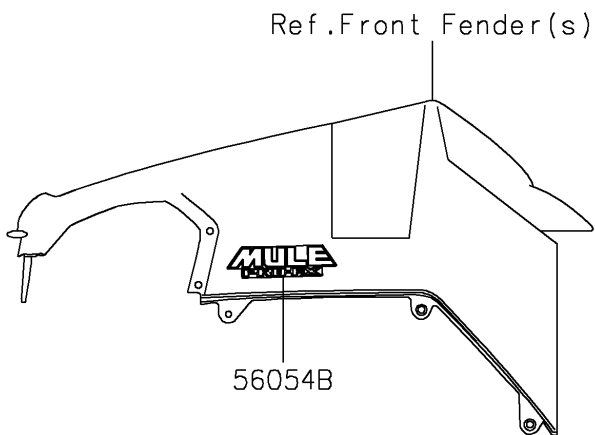

2021 MULE PRO-FX™ PARTS DIAGRAM

Decals

F2861

2021 MULE PRO-FX™ PARTS LIST

Decals

ITEM NAME	PART NUMBER	QUANTITY
MARK,CARRIER,KAWASAKI (Ref # 56054)	56054-1530	2
MARK,SIDE PLATE,4X4 (Ref # 56054A)	56054-1809	2
MARK,FR FENDER,MULE PRO-FX (Ref # 56054B)	56054-1823	2