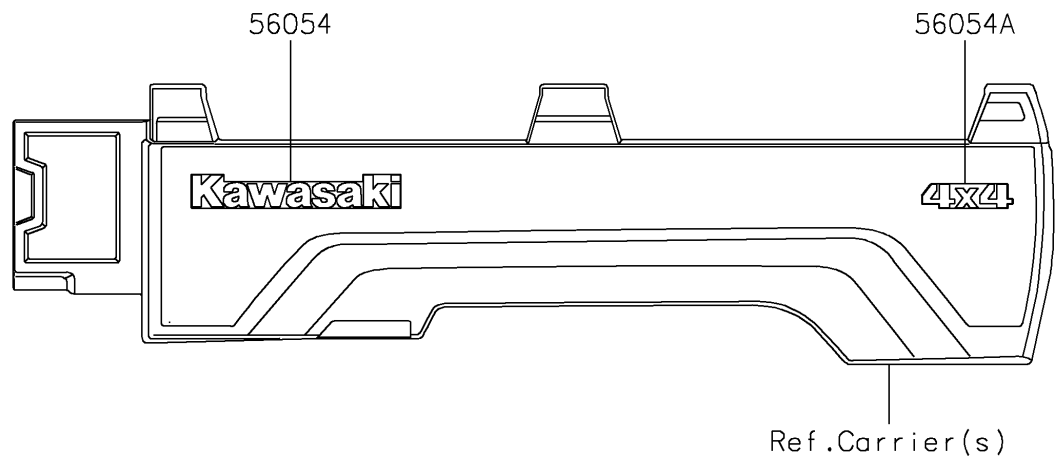

2021 MULE PRO-FX™ PARTS DIAGRAM

Decals

F2861

2021 MULE PRO-FX™ PARTS LIST

Decals

ITEM NAME	PART NUMBER	QUANTITY
MARK,CARRIER,KAWASAKI (Ref # 56054)	56054-1530	2
MARK,SIDE PLATE,4X4 (Ref # 56054A)	56054-1809	2
MARK,FR FENDER,MULE PRO-FX (Ref # 56054B)	56054-1823	2