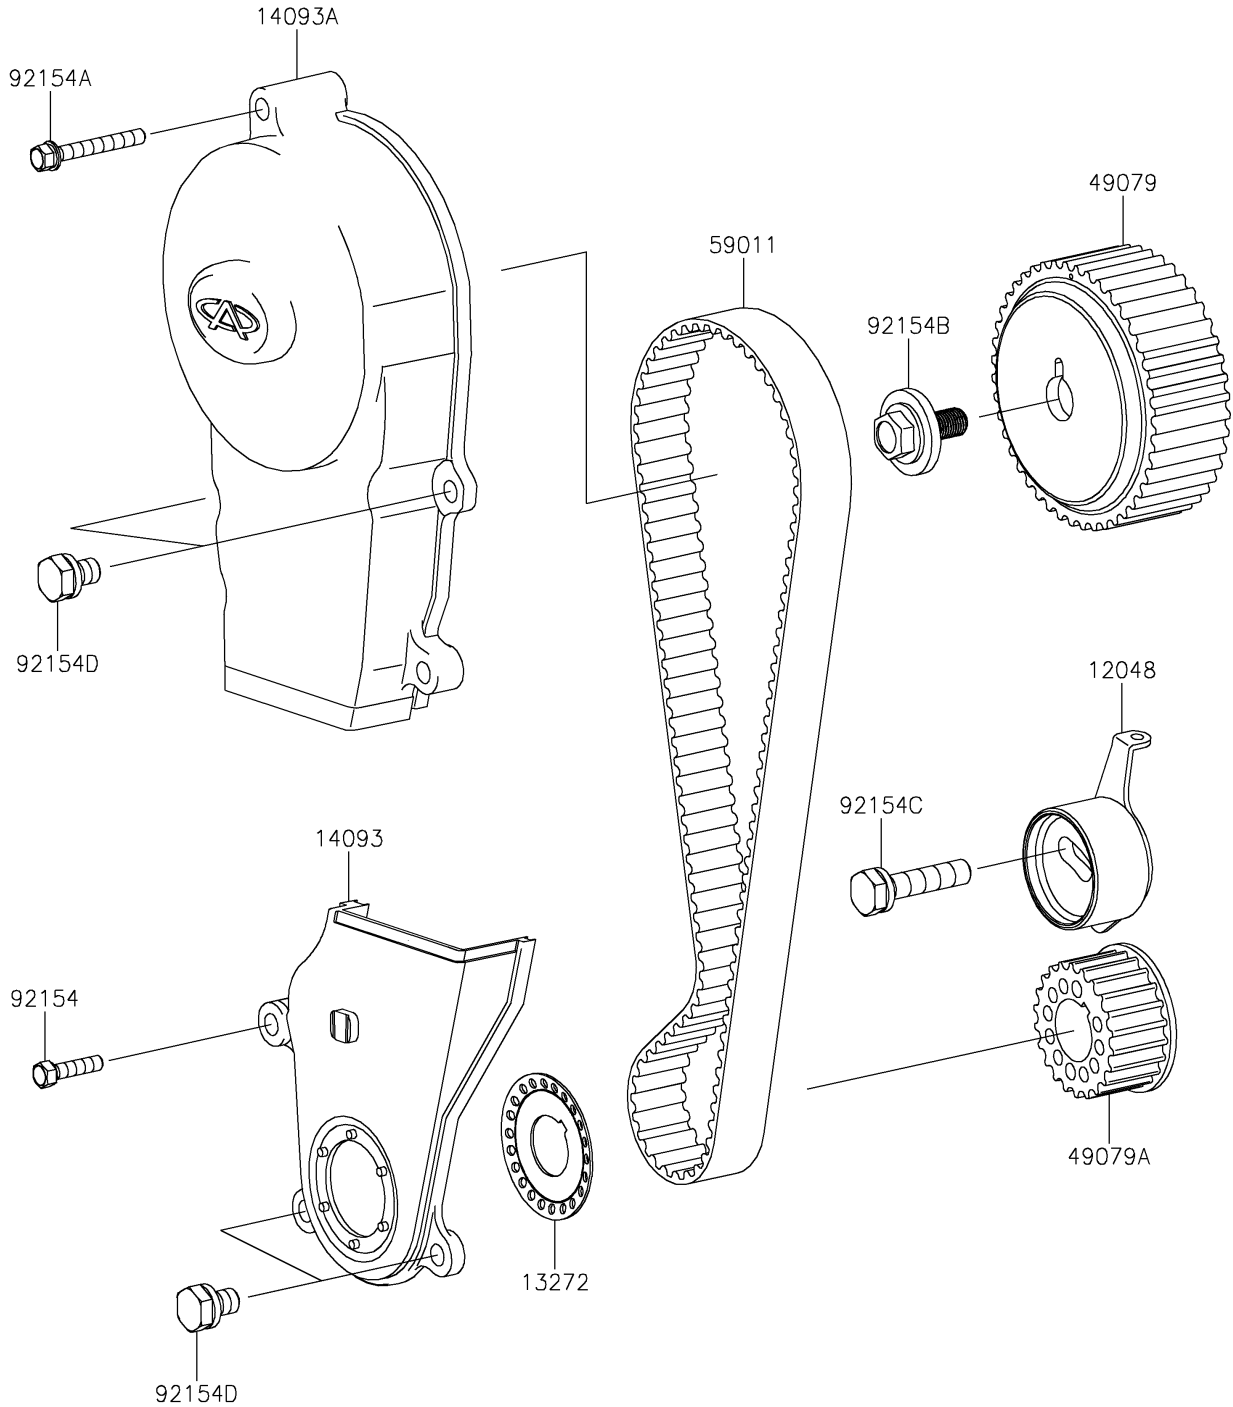

# 2022 MULE PRO-FX™ EPS PARTS DIAGRAM

Timing Belt

E1215

# 2022 MULE PRO-FX™ EPS PARTS LIST

Timing Belt

ITEM NAME	PART NUMBER	QUANTITY
-----------	-------------	----------