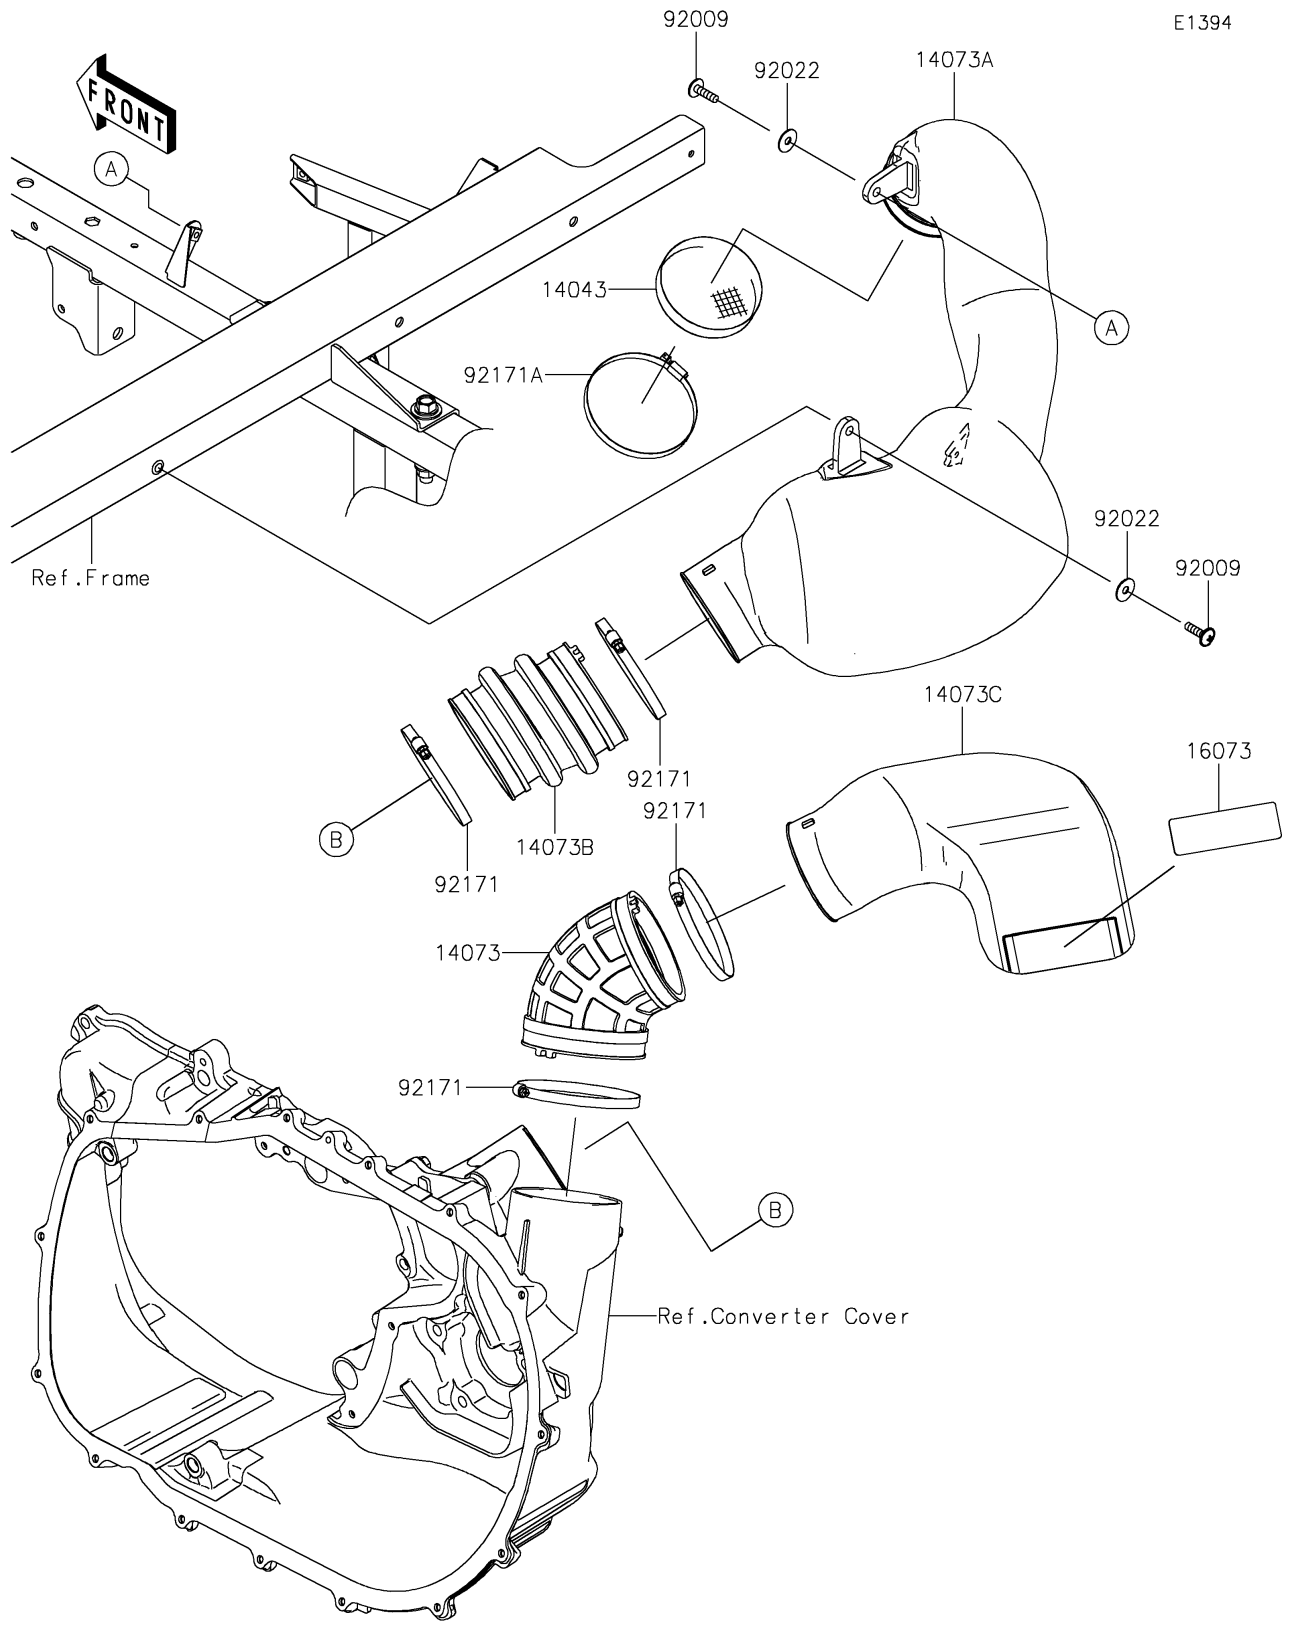

2022 MULE PRO-FX™ EPS PARTS DIAGRAM

Air Cleaner-Belt Converter

E1394

2022 MULE PRO-FX™ EPS PARTS LIST

Air Cleaner-Belt Converter

ITEM NAME	PART NUMBER	QUANTITY
FILTER (Ref # 14043)	14043-0013	1
DUCT,EXHAUST (Ref # 14073)	14073-0788	1
DUCT,INTAKE (Ref # 14073A)	14073-0789	1
DUCT,INTAKE (Ref # 14073B)	14073-0790	1
DUCT,EXHAUST (Ref # 14073C)	14073-0793	1
INSULATOR (Ref # 16073)	16073-0826	1
SCREW,6X22 (Ref # 92009)	92009-1441	2
WASHER,PLAIN,6.5X20X1 (Ref # 92022)	92022-165	2
CLAMP (Ref # 92171)	92171-1383	4
CLAMP (Ref # 92171A)	92171-3716	1