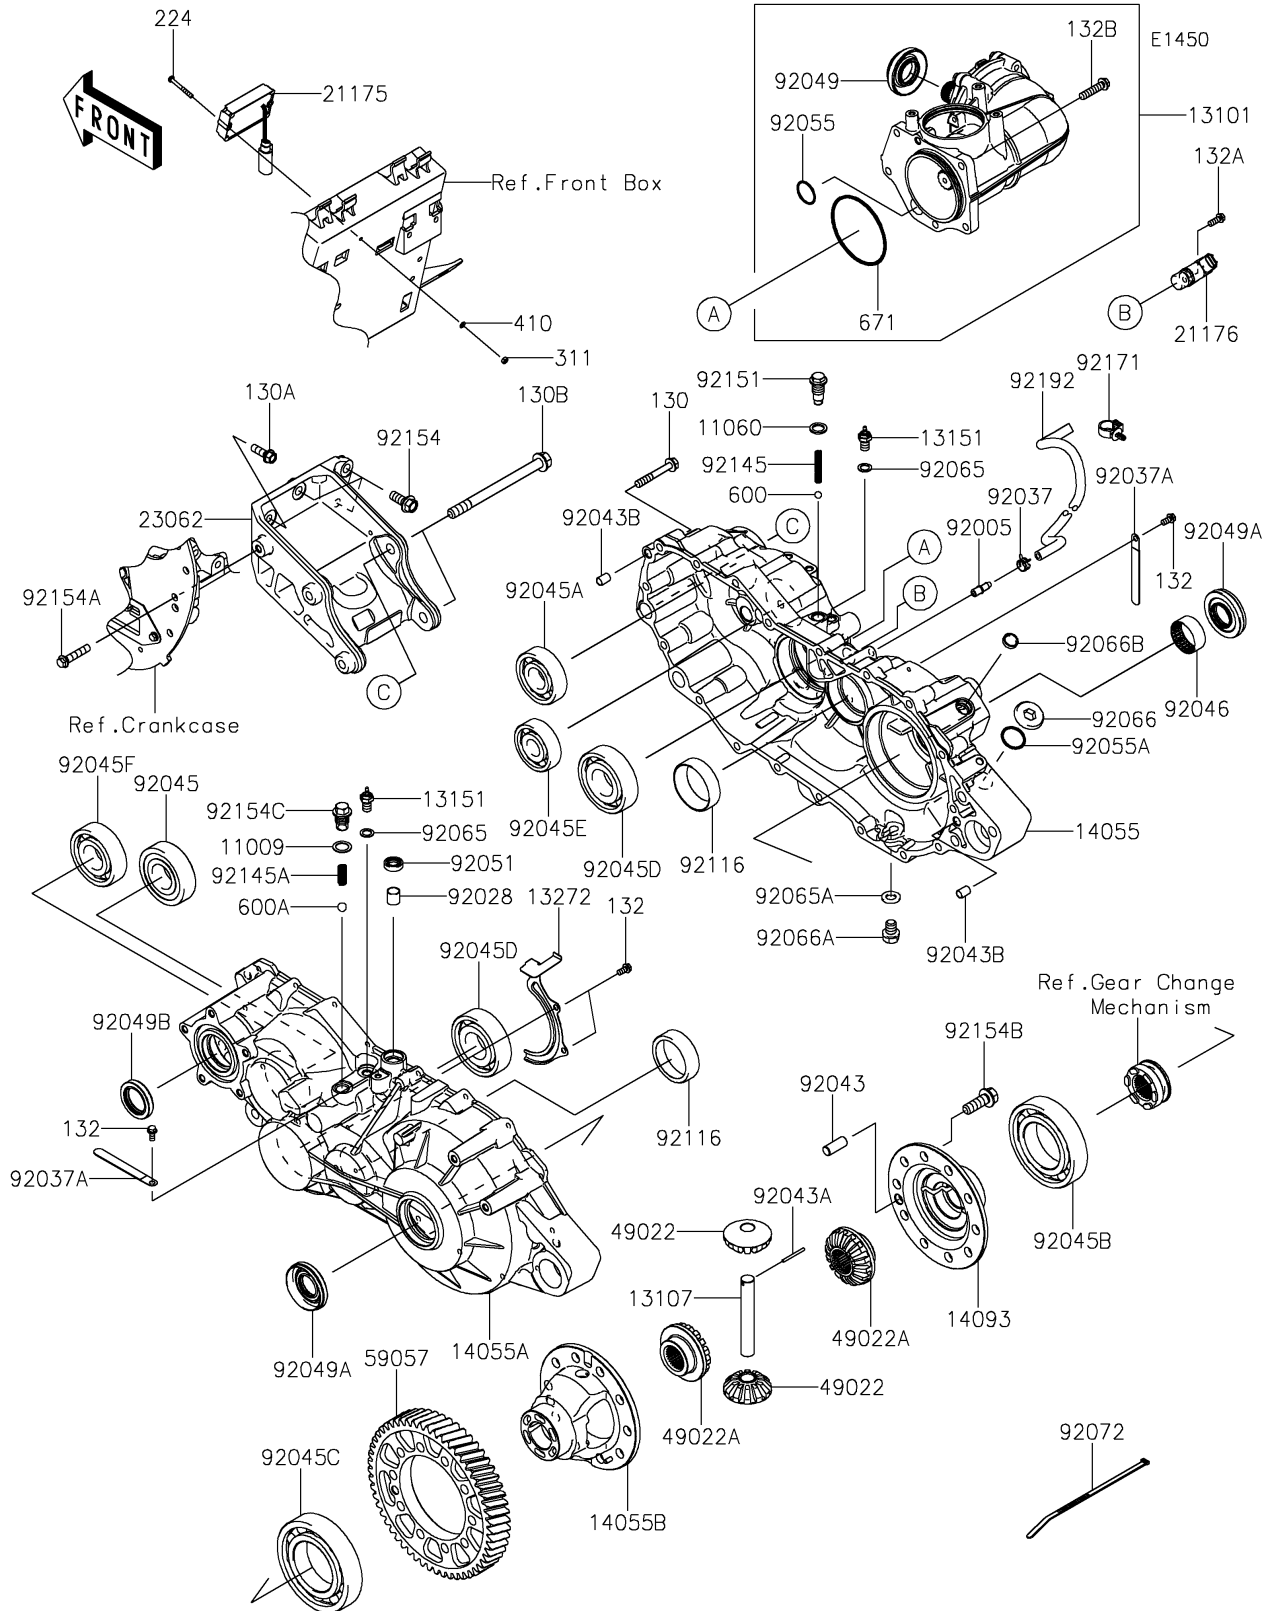

2021 MULE PRO-FX™ EPS PARTS DIAGRAM

Gear Box

2021 MULE PRO-FX™ EPS PARTS LIST

Gear Box

ITEM NAME	PART NUMBER	QUANTITY
GASKET,15.5X22X1 (Ref # 11009)	11009-1008	1
GASKET,14X20X2 (Ref # 11060)	11060-1287	1
GEAR-ASSY,PARTICULAR (Ref # 13101)	13101-0636	1
SHAFT (Ref # 13107)	13107-0793	1
SWITCH-COMP,NEUTRAL (Ref # 13151)	13151-1080	2
PLATE (Ref # 13272)	13272-1624	1
CASE-GEAR,RH (Ref # 14055)	14055-0607	1
CASE-GEAR,LH (Ref # 14055A)	14055-0608	1
CASE-GEAR,DIFF (Ref # 14055B)	14055-0614	1
COVER,DIFF (Ref # 14093)	14093-0048	1
CONTROL UNIT-ELECTRONIC,DIFF (Ref # 21175)	21175-0885	1
SENSOR,ROTATION (Ref # 21176)	21176-0767	1
BRACKET-COMP (Ref # 23062)	23062-0807	1
GEAR-BEVEL,PINION,12T (Ref # 49022)	49022-0585	2
GEAR-BEVEL,OUTPUT,16T (Ref # 49022A)	49022-0589	2
GEAR-HELICAL,55T (Ref # 59057)	59057-0012	1
FITTING,BREATHER (Ref # 92005)	92005-1127	1
BUSHING (Ref # 92028)	92028-1347	1
CLAMP,TUBE (Ref # 92037)	92037-1505	1
CLAMP (Ref # 92037A)	92037-1993	2
PIN,DOWEL,12X30 (Ref # 92043)	92043-0789	1
PIN,DOWEL (Ref # 92043A)	92043-0806	1
PIN,DOWEL,10X14 (Ref # 92043B)	92043-1037	2
BEARING-BALL,63/32 (Ref # 92045)	92045-0764	1
BEARING-BALL,63/28 (Ref # 92045A)	92045-0765	1
BEARING-BALL,6212 (Ref # 92045B)	92045-0766	1
BEARING-BALL,6213 (Ref # 92045C)	92045-0767	1
BEARING-BALL,6307C3 (Ref # 92045D)	92045-0768	2
BEARING-BALL,B22-19C3 UR (Ref # 92045E)	92045-0769	1