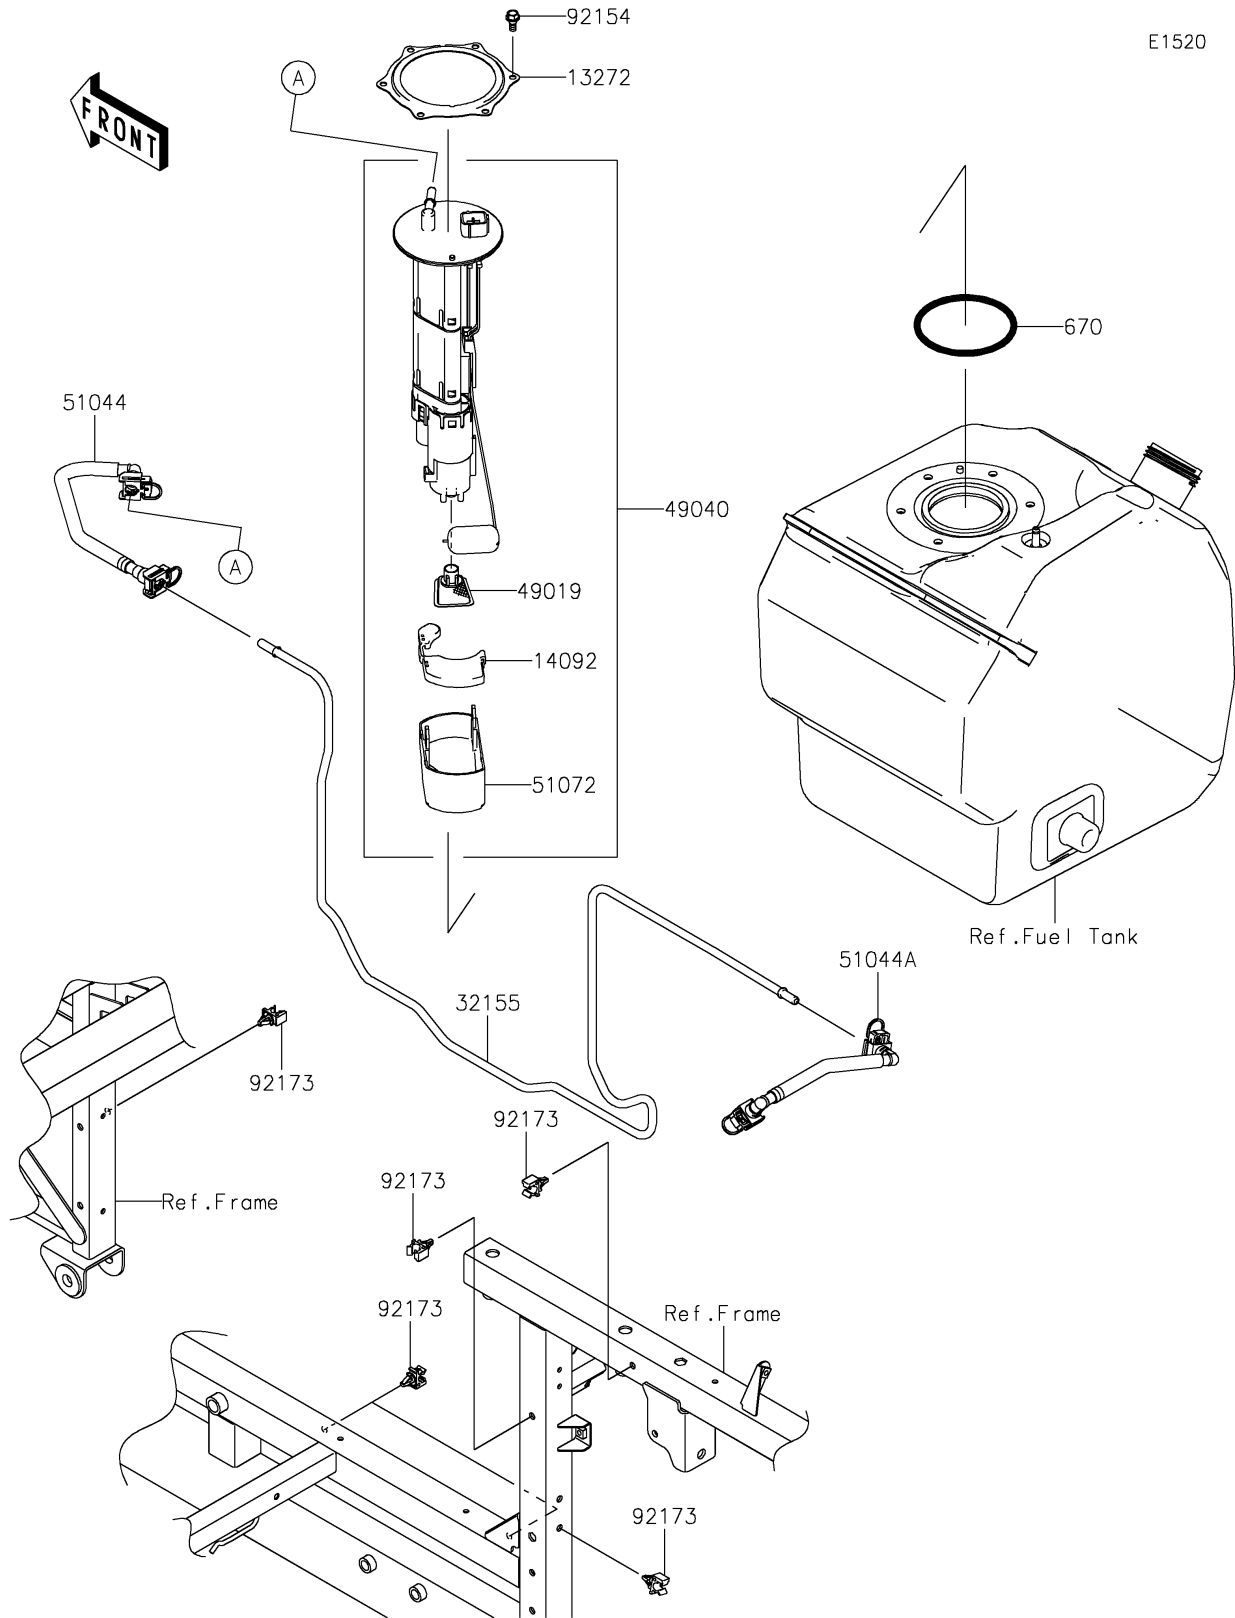

2022 MULE PRO-FX™ EPS PARTS DIAGRAM

Fuel Pump

2022 MULE PRO-FX™ EPS PARTS LIST

Fuel Pump

| ITEM NAME | PART NUMBER | QUANTITY |
|----------------------------------------------|-------------|----------|
| PLATE (Ref # 13272) | 13272-2500 | 1 |
| COVER (Ref # 14092) | 14092-1044 | 1 |
| PIPE,FUEL (Ref # 32155) | 32155-1619 | 1 |
| FILTER-FUEL (Ref # 49019) | 49019-0013 | 1 |
| PUMP-FUEL (Ref # 49040) | 49040-0733 | 1 |
| TUBE-ASSY,TANK-PIPE (Ref # 51044) | 51044-0833 | 1 |
| TUBE-ASSY,PIPE-INJECTION PIPE (Ref # 51044A) | 51044-0834 | 1 |
| CHAMBER-FUEL (Ref # 51072) | 51072-0003 | 1 |
| BOLT,FUEL PUMP (Ref # 92154) | 92154-1326 | 6 |
| CLAMP,FUEL PIPE (Ref # 92173) | 92173-1213 | 6 |
| O RING (Ref # 670) | 670E5090 | 1 |