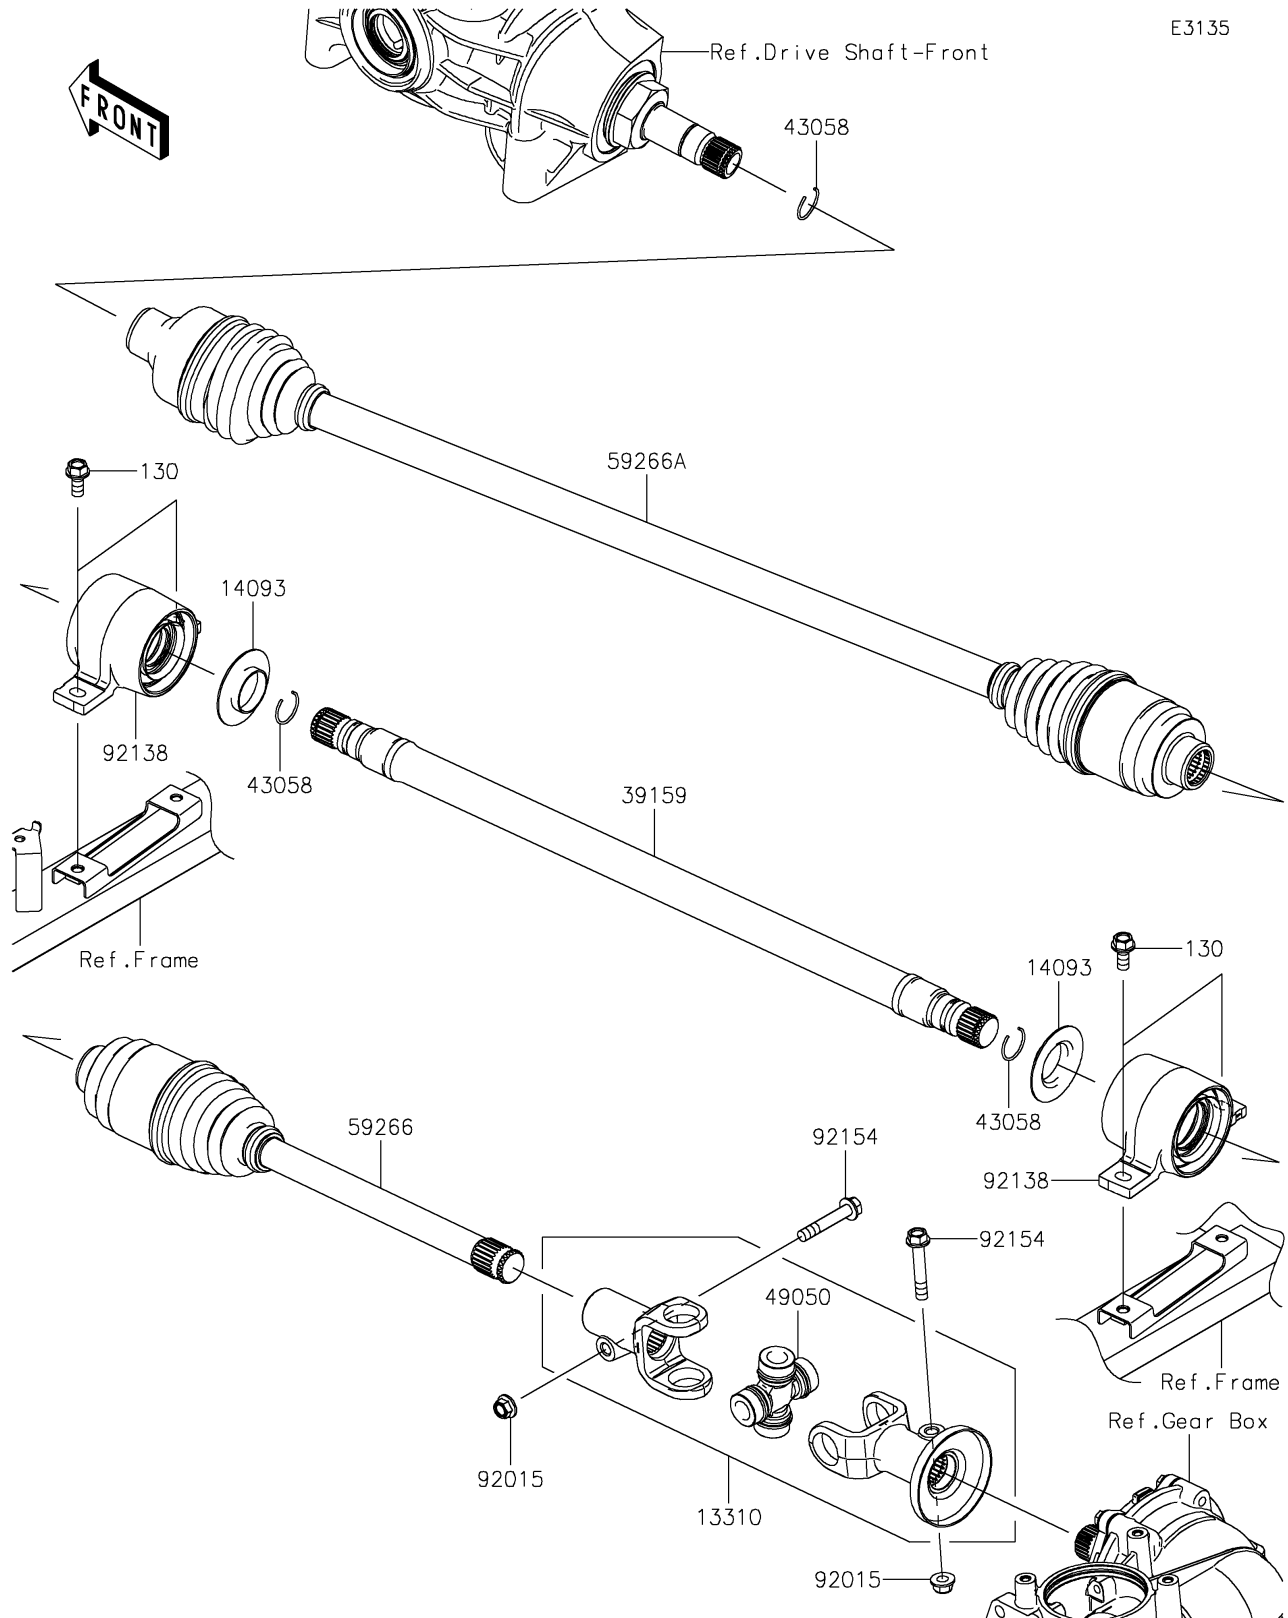

2022 MULE PRO-FX™ EPS PARTS DIAGRAM

Drive Shaft-Propeller

E3135

2022 MULE PRO-FX™ EPS PARTS LIST

Drive Shaft-Propeller

ITEM NAME	PART NUMBER	QUANTITY
SHAFT-ASSY (Ref # 13310)	13310-0038	1
COVER,SIDE RIP (Ref # 14093)	14093-0006	2
SHAFT-DRIVE (Ref # 39159)	39159-0045	1
RING (Ref # 43058)	43058-0018	3
SPIDER (Ref # 49050)	49050-0034	1
JOINT-BALL,T/M SIDE (Ref # 59266)	59266-0716	1
JOINT-BALL,FR DIFF SIDE (Ref # 59266A)	59266-0735	1
NUT,8MM (Ref # 92015)	92015-1432	2
BEARING-COMP (Ref # 92138)	92138-0002	2
BOLT,FLANGED,8X46 (Ref # 92154)	92154-1365	2
BOLT-FLANGED,8X18 (Ref # 130)	130BA0818	4