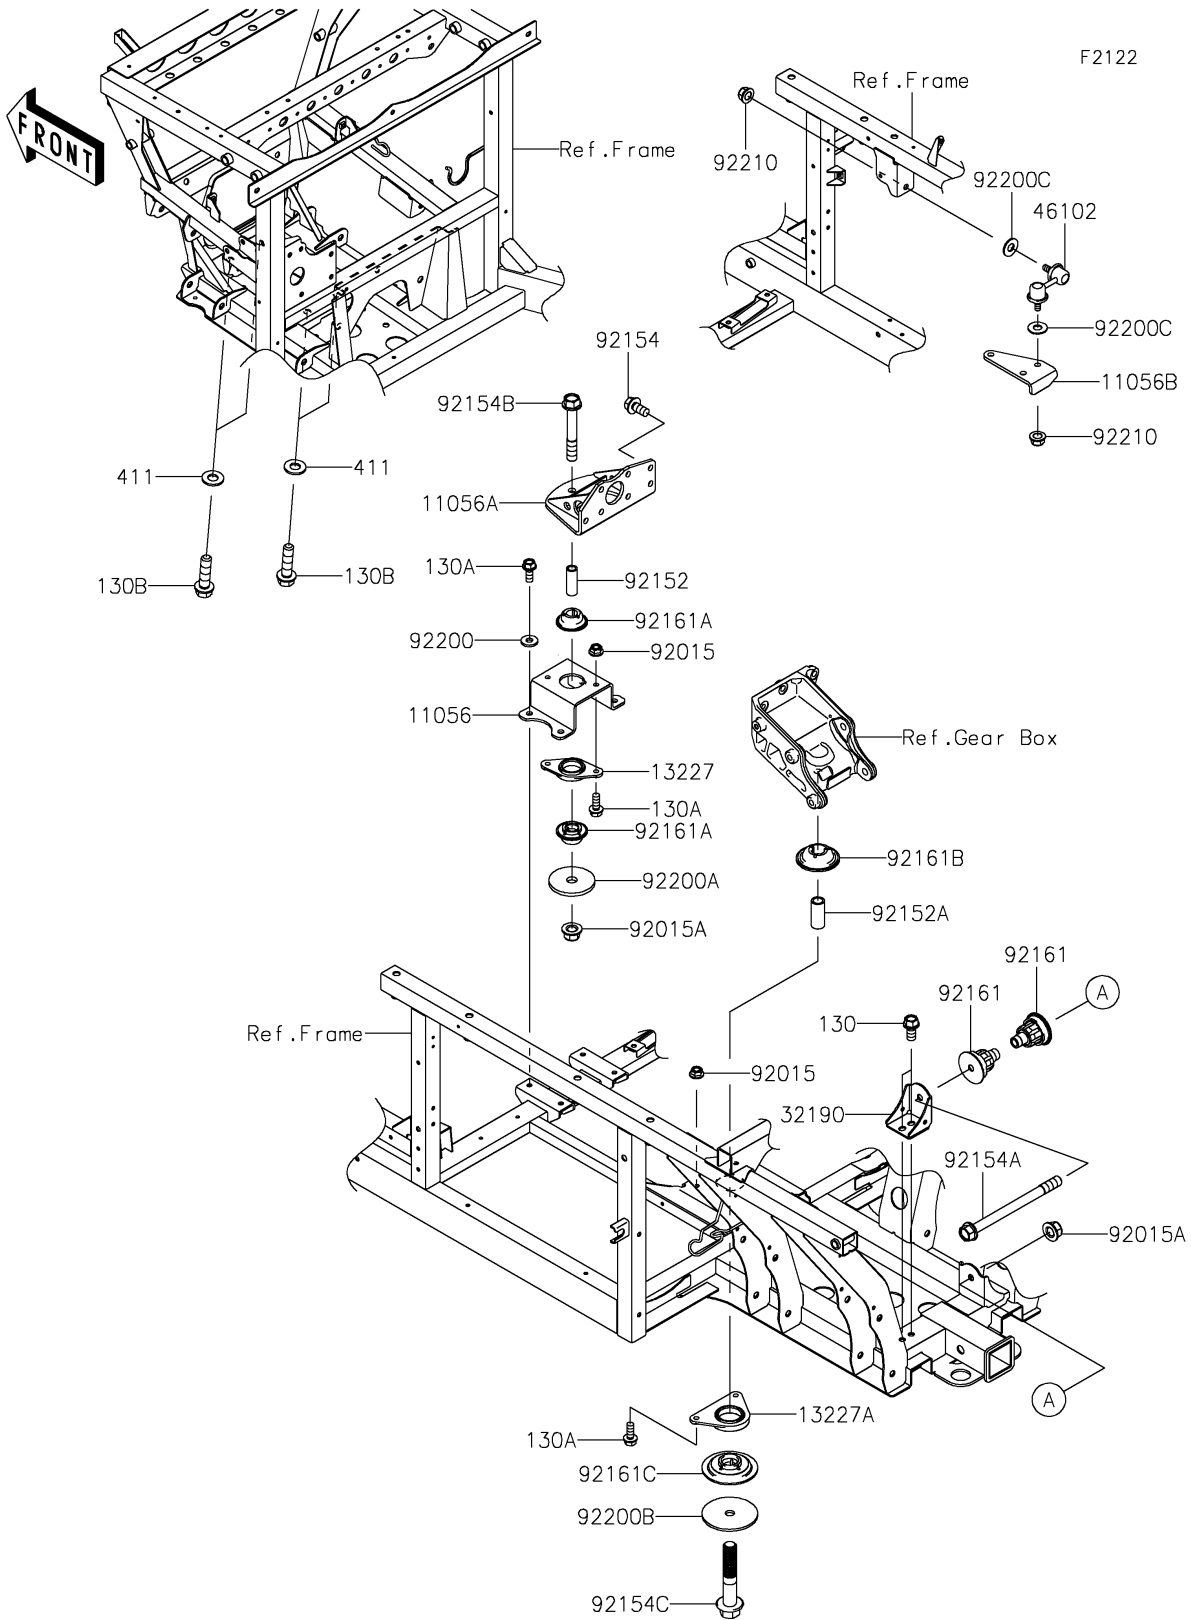

2022 MULE PRO-FX™ EPS PARTS DIAGRAM

Engine Mount

2022 MULE PRO-FX™ EPS PARTS LIST

Engine Mount

ITEM NAME	PART NUMBER	QUANTITY
-----------	-------------	----------