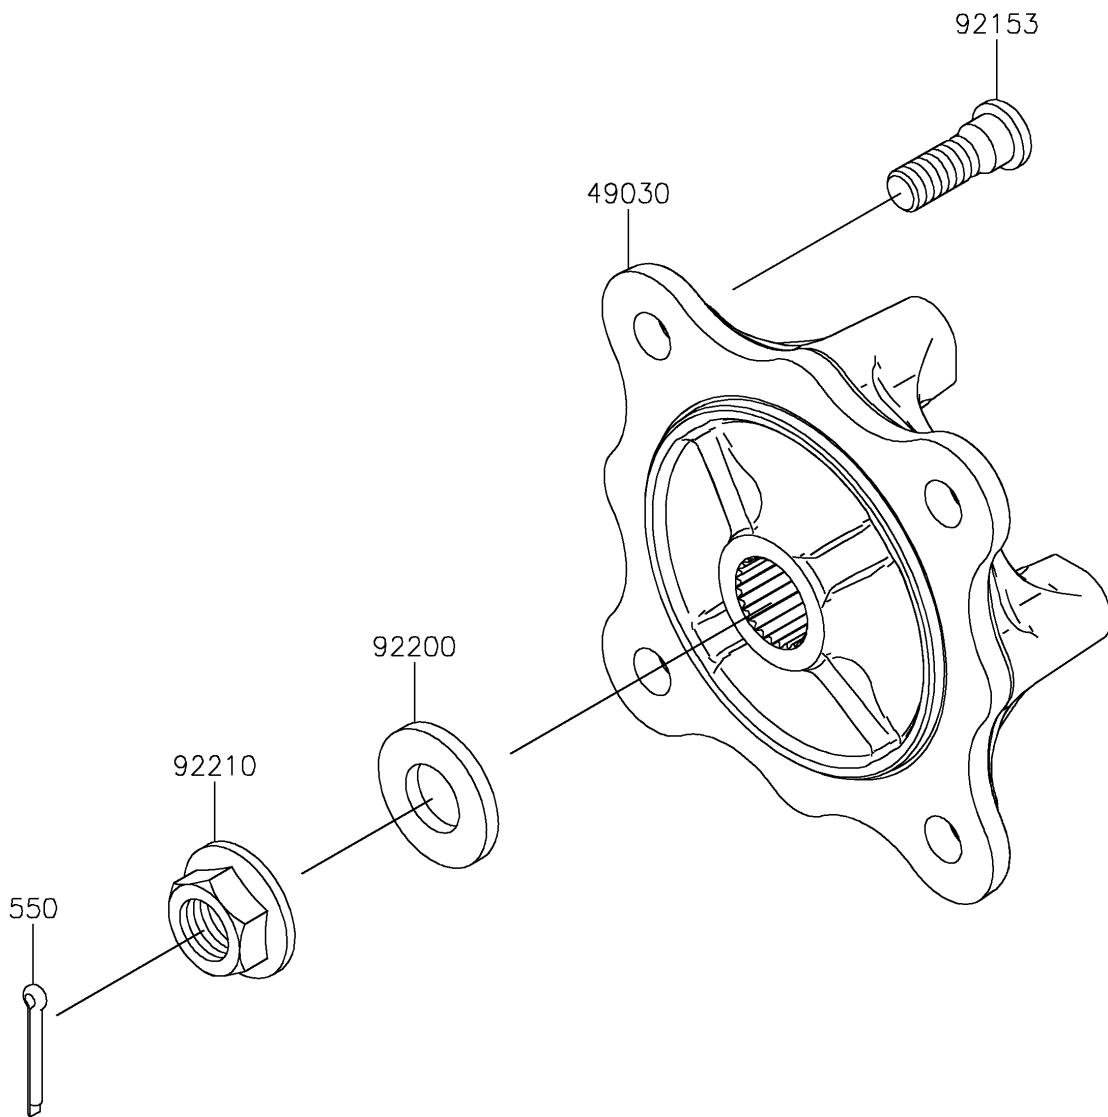

2022 MULE PRO-FX™ EPS PARTS DIAGRAM

Front Hubs/Brakes

F2230

2022 MULE PRO-FX™ EPS PARTS LIST

Front Hubs/Brakes

ITEM NAME	PART NUMBER	QUANTITY
HUB,FR (Ref # 49030)	49030-0048	2
BOLT,12MM (Ref # 92153)	92153-1915	8
WASHER,20.3X41X4.5 (Ref # 92200)	92200-0921	2
NUT,FLANGED,20MM (Ref # 92210)	92210-2093	2
PIN-COTTER,4.0X30 (Ref # 550)	550AA4030	2