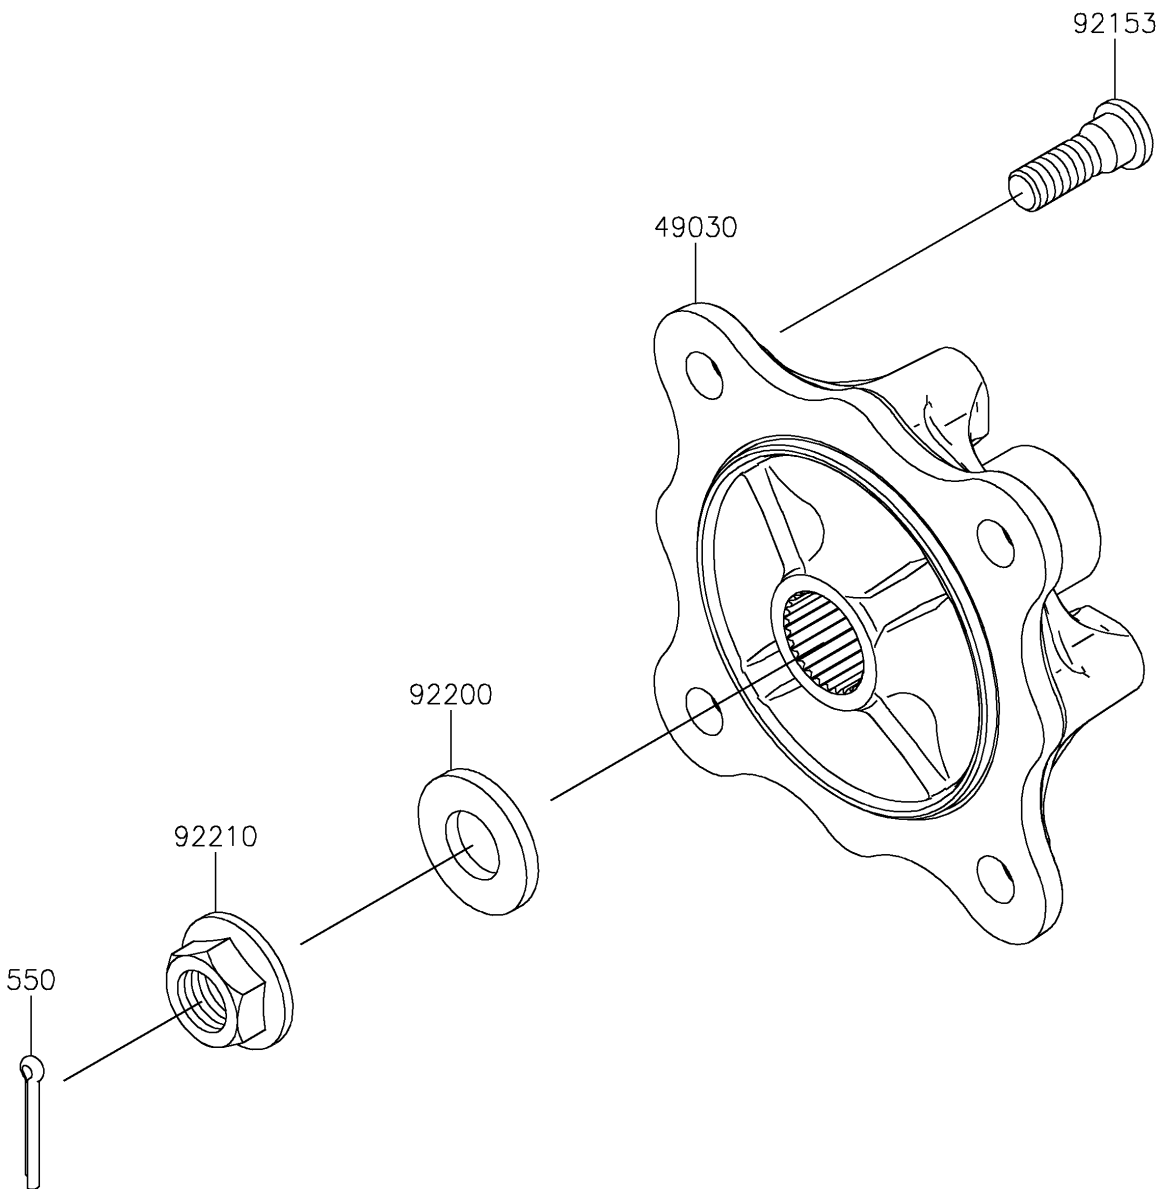

2022 MULE PRO-FX™ EPS PARTS DIAGRAM

Rear Hubs/Brakes

F2240

2022 MULE PRO-FX™ EPS PARTS LIST

Rear Hubs/Brakes

ITEM NAME	PART NUMBER	QUANTITY
HUB,RR (Ref # 49030)	49030-0049	2
BOLT,12MM (Ref # 92153)	92153-1915	8
WASHER,20.3X41X4.5 (Ref # 92200)	92200-0921	2
NUT,FLANGED,20MM (Ref # 92210)	92210-2093	2
PIN-COTTER,4.0X30 (Ref # 550)	550AA4030	2