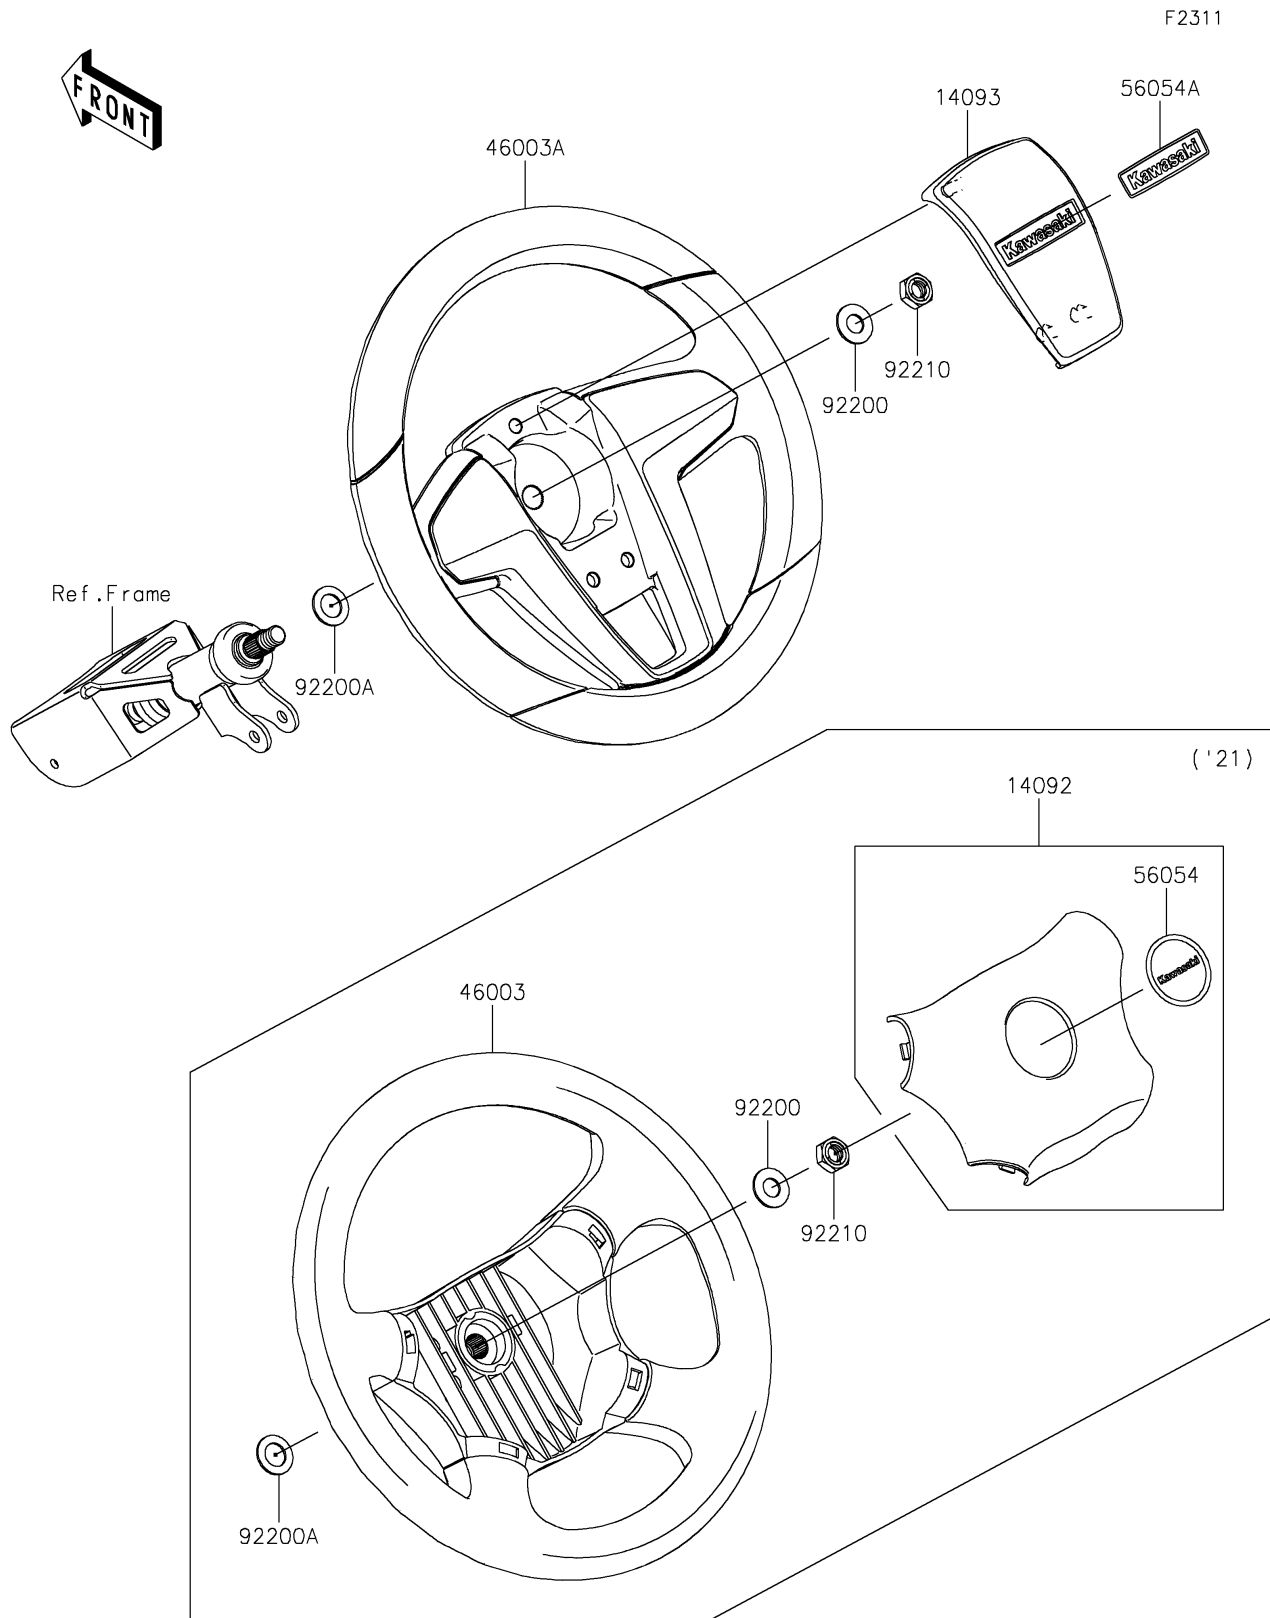

2021 MULE PRO-FX™ EPS PARTS DIAGRAM

Steering Wheel

2021 MULE PRO-FX™ EPS PARTS LIST

Steering Wheel

ITEM NAME	PART NUMBER	QUANTITY
COVER,HORN SWITCH (Ref # 14092)	14092-1029	1
COVER,HORN SWITCH (Ref # 14093)	14093-1144	1
HANDLE (Ref # 46003)	46003-0595	1
HANDLE (Ref # 46003A)	46003-0808	1
MARK,CENTER LOGO,KAWASAKI (Ref # 56054)	56054-1188	1
MARK,CENTER LOGO,KAWASAKI (Ref # 56054A)	56054-2907	1
WASHER,12.1X25X1.6 (Ref # 92200)	92200-0455	1
WASHER,15X25X1.6 (Ref # 92200A)	92200-0460	1
NUT,LOCK,12MM (Ref # 92210)	92210-1249	1