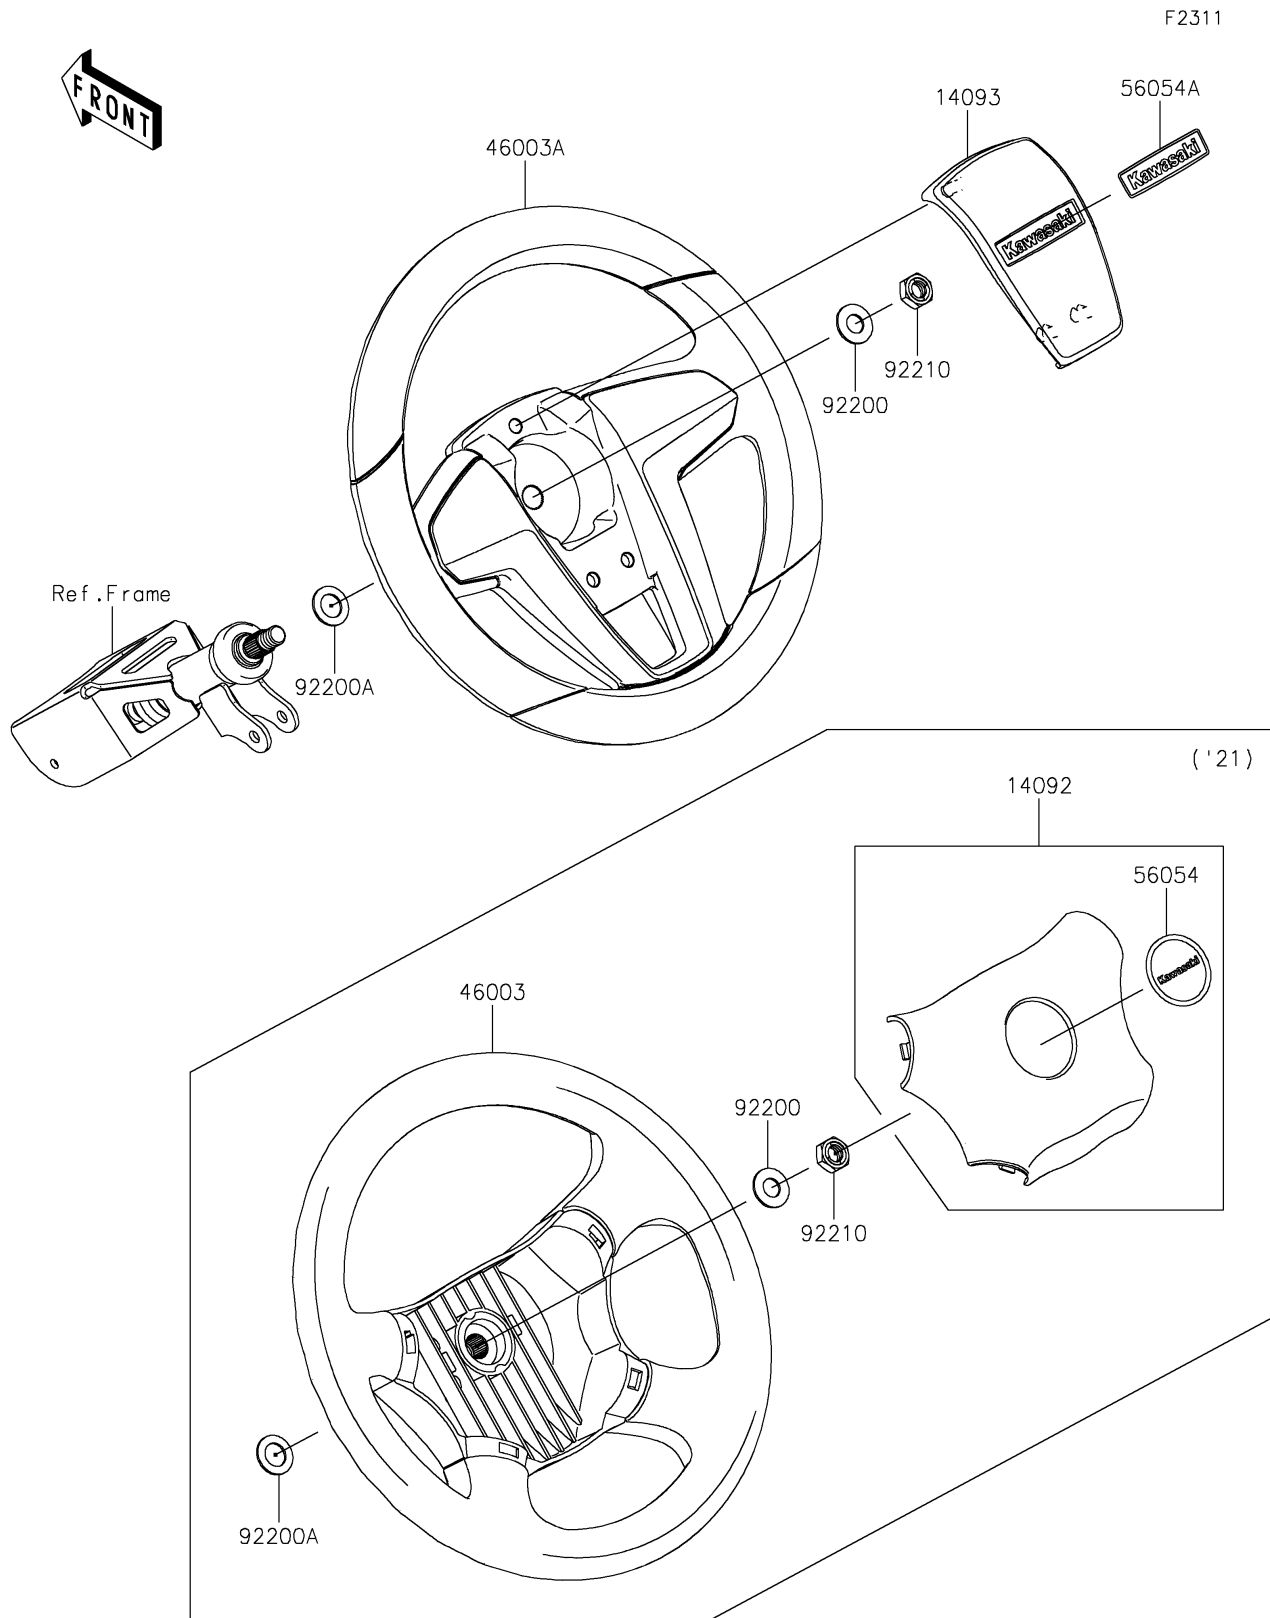

2021 MULE PRO-FX™ EPS PARTS DIAGRAM

Steering Wheel

2021 MULE PRO-FX™ EPS PARTS LIST

Steering Wheel

ITEM NAME	PART NUMBER	QUANTITY
-----------	-------------	----------