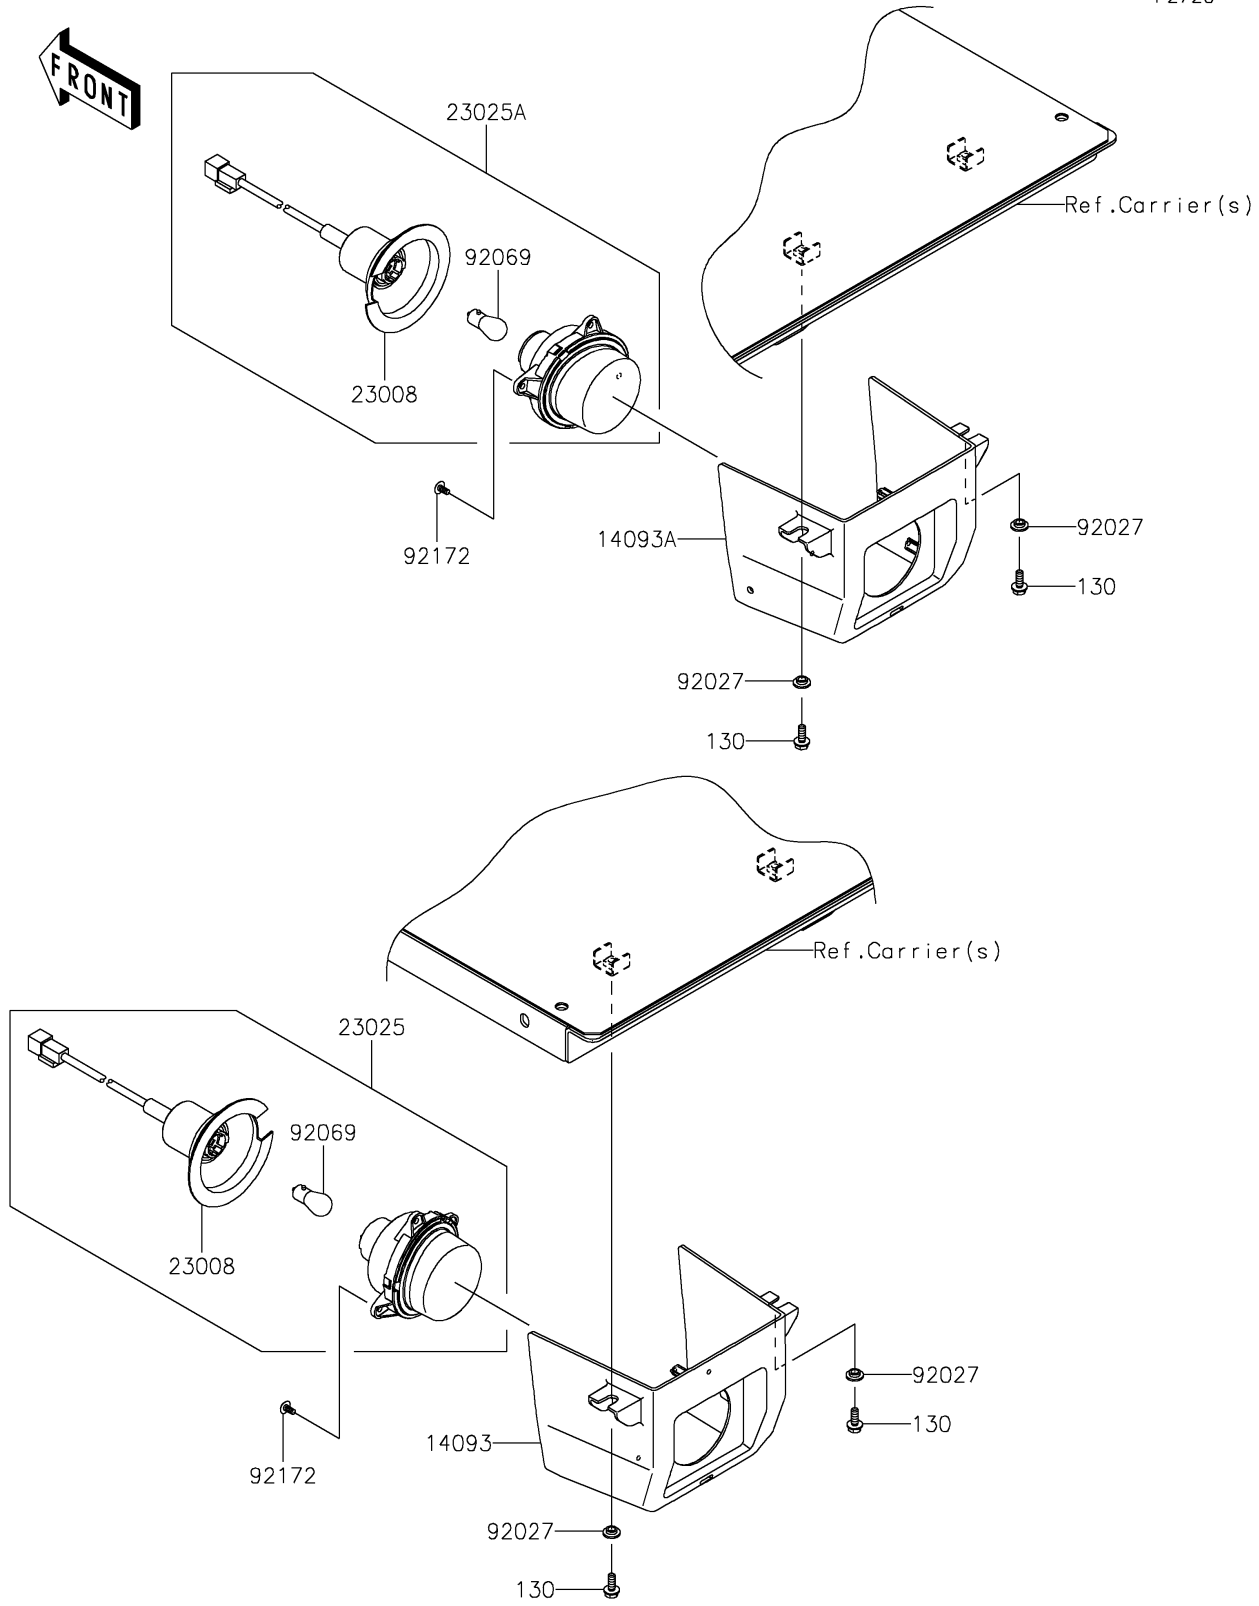

2021 MULE PRO-FX™ EPS PARTS DIAGRAM

Taillight(s)

F2720

2021 MULE PRO-FX™ EPS PARTS LIST

Taillight(s)

ITEM NAME	PART NUMBER	QUANTITY
COVER,TAIL LAMP,LH (Ref # 14093)	14093-0580	1
COVER,TAIL LAMP,RH (Ref # 14093A)	14093-0581	1
SOCKET-ASSY (Ref # 23008)	23008-0162	2
LAMP-TAIL,LH (Ref # 23025)	23025-0334	1
LAMP-TAIL,RH (Ref # 23025A)	23025-0341	1
COLLAR,L=4.6 (Ref # 92027)	92027-1168	4
BULB,12V 21/5W (Ref # 92069)	92069-0072	2
SCREW,TAPPING,5X10 (Ref # 92172)	92172-0262	6
BOLT-FLANGED,6X16 (Ref # 130)	130CA0616	4