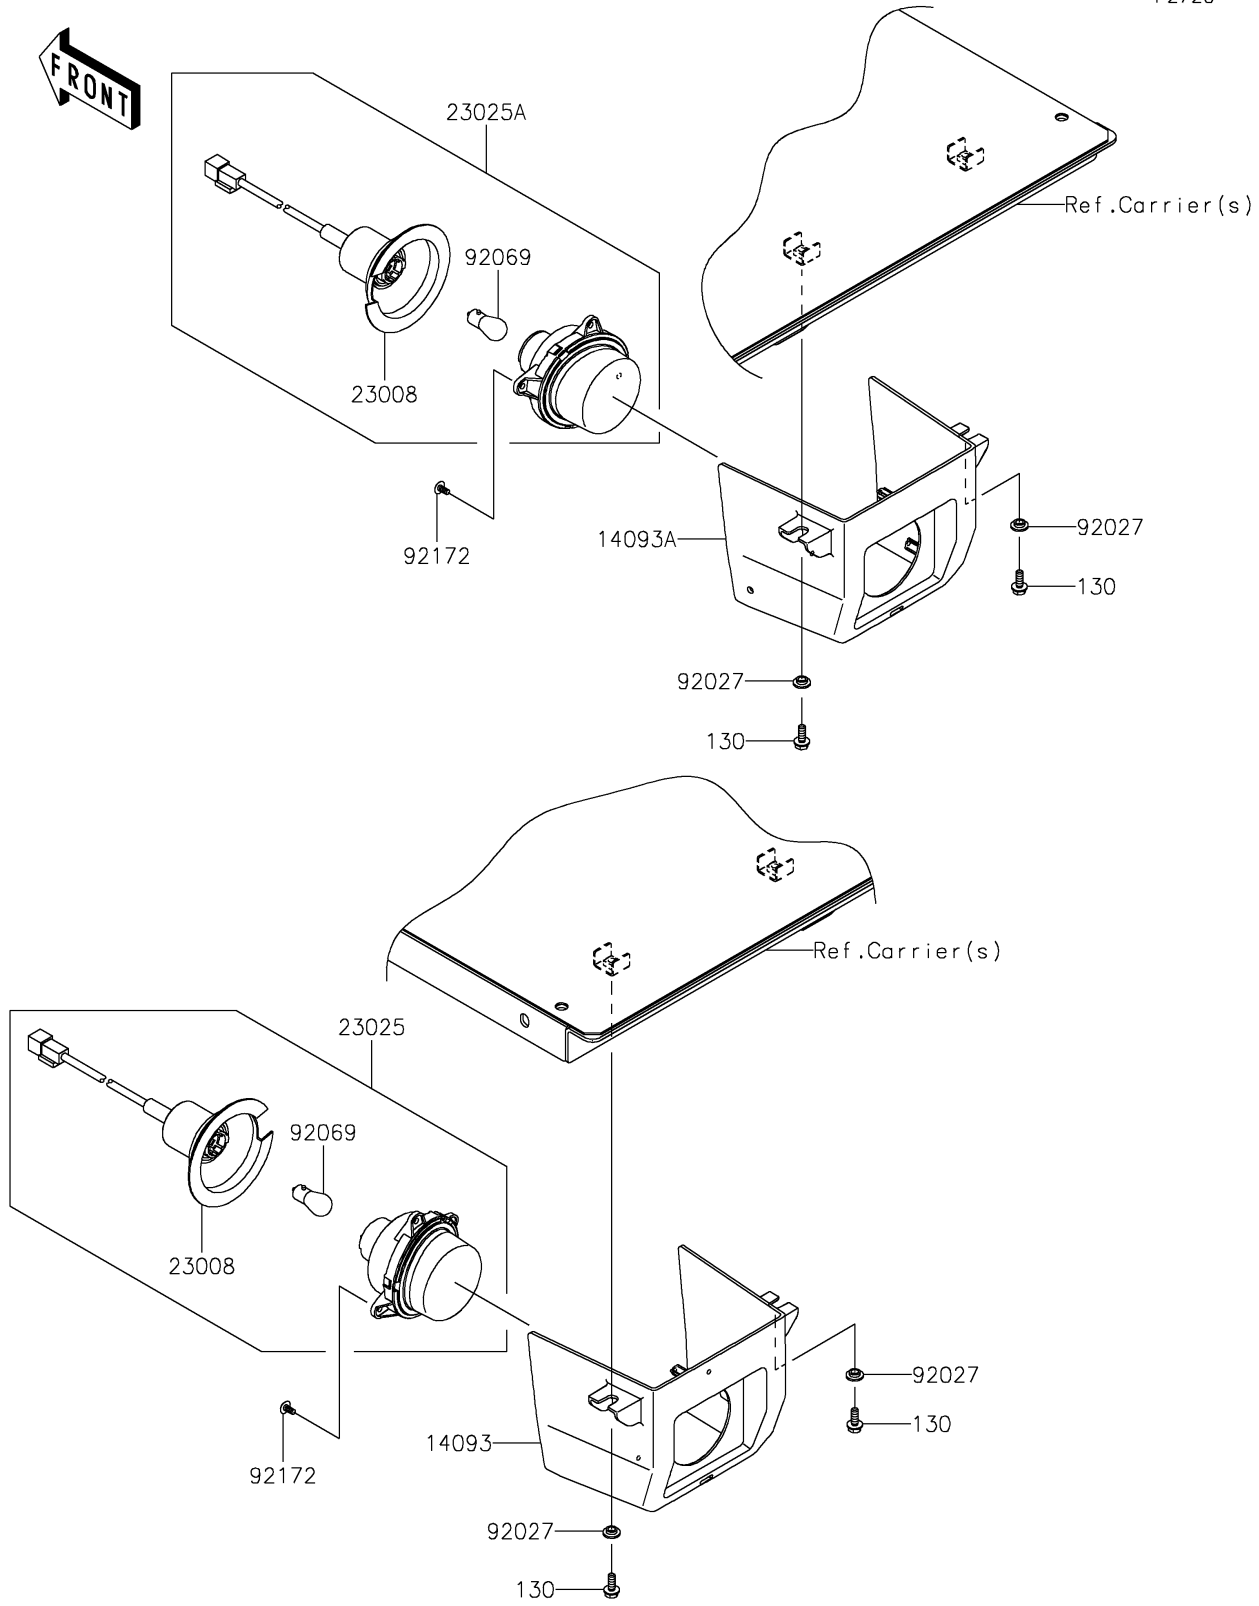

2023 MULE PRO-FX™ EPS PARTS DIAGRAM

Taillight(s)

F2720

2023 MULE PRO-FX™ EPS PARTS LIST

Taillight(s)

ITEM NAME	PART NUMBER	QUANTITY
COVER,TAIL LAMP,LH (Ref # 14093)	14093-0580	1
COVER,TAIL LAMP,RH (Ref # 14093A)	14093-0581	1
SOCKET-ASSY (Ref # 23008)	23008-0162	2
LAMP-TAIL,LH (Ref # 23025)	23025-0334	1
LAMP-TAIL,RH (Ref # 23025A)	23025-0341	1
COLLAR,L=4.6 (Ref # 92027)	92027-1168	4
BULB,12V 21/5W (Ref # 92069)	92069-0072	2
SCREW,TAPPING,5X10 (Ref # 92172)	92172-0262	6
BOLT-FLANGED,6X16 (Ref # 130)	130CA0616	4