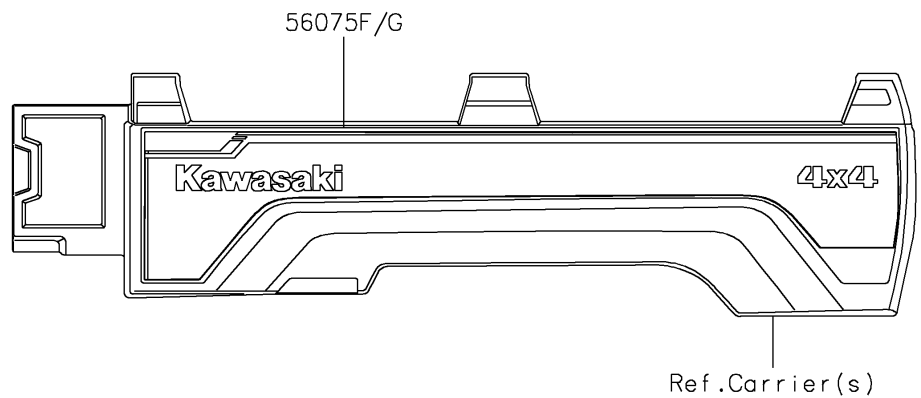

2022 MULE PRO-FX™ EPS PARTS DIAGRAM

Decals(White)

F2861

2022 MULE PRO-FX™ EPS PARTS LIST

Decals(White)

ITEM NAME	PART NUMBER	QUANTITY
MARK,MULE PRO-FX (Ref # 56054)	56054-2431	2
PATTERN,FR FENDER,LH (Ref # 56075)	56075-4319	1
PATTERN,FR FENDER,RH (Ref # 56075A)	56075-4320	1
PATTERN,SIDE GUARD,LH,FR (Ref # 56075B)	56075-4321	1
PATTERN,SIDE GUARD,RH,FR (Ref # 56075C)	56075-4322	1
PATTERN,CARRIER,LH,FR (Ref # 56075D)	56075-4327	1
PATTERN,CARRIER,RH,FR (Ref # 56075E)	56075-4328	1
PATTERN,CARRIER PANEL,LH (Ref # 56075F)	56075-4333	1
PATTERN,CARRIER PANEL,RH (Ref # 56075G)	56075-4334	1