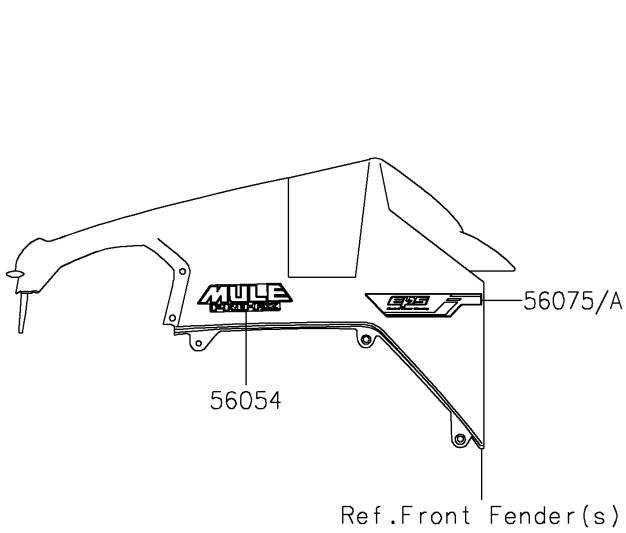

2022 MULE PRO-FX™ EPS PARTS DIAGRAM

Decals(White)

F2861

2022 MULE PRO-FX™ EPS PARTS LIST

Decals(White)

ITEM NAME	PART NUMBER	QUANTITY
MARK,MULE PRO-FX (Ref # 56054)	56054-2431	2
PATTERN,FR FENDER,LH (Ref # 56075)	56075-4319	1
PATTERN,FR FENDER,RH (Ref # 56075A)	56075-4320	1
PATTERN,SIDE GUARD,LH,FR (Ref # 56075B)	56075-4321	1
PATTERN,SIDE GUARD,RH,FR (Ref # 56075C)	56075-4322	1
PATTERN,CARRIER,LH,FR (Ref # 56075D)	56075-4327	1
PATTERN,CARRIER,RH,FR (Ref # 56075E)	56075-4328	1
PATTERN,CARRIER PANEL,LH (Ref # 56075F)	56075-4333	1
PATTERN,CARRIER PANEL,RH (Ref # 56075G)	56075-4334	1