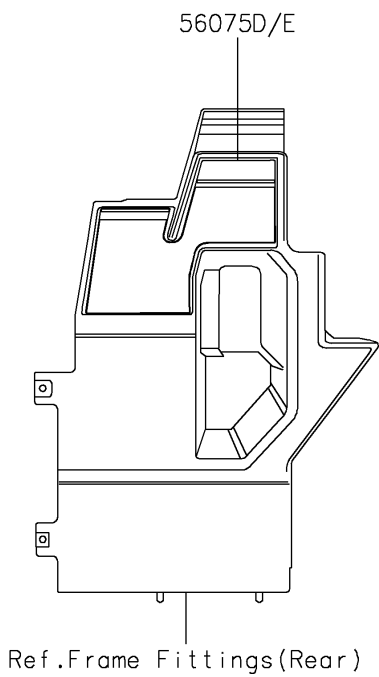

2022 MULE PRO-FX™ EPS PARTS DIAGRAM

Decals(White)

F2861

2022 MULE PRO-FX™ EPS PARTS LIST

Decals(White)

ITEM NAME	PART NUMBER	QUANTITY
MARK,MULE PRO-FX (Ref # 56054)	56054-2431	2
PATTERN,FR FENDER,LH (Ref # 56075)	56075-4319	1
PATTERN,FR FENDER,RH (Ref # 56075A)	56075-4320	1
PATTERN,SIDE GUARD,LH,FR (Ref # 56075B)	56075-4321	1
PATTERN,SIDE GUARD,RH,FR (Ref # 56075C)	56075-4322	1
PATTERN,CARRIER,LH,FR (Ref # 56075D)	56075-4327	1
PATTERN,CARRIER,RH,FR (Ref # 56075E)	56075-4328	1
PATTERN,CARRIER PANEL,LH (Ref # 56075F)	56075-4333	1
PATTERN,CARRIER PANEL,RH (Ref # 56075G)	56075-4334	1