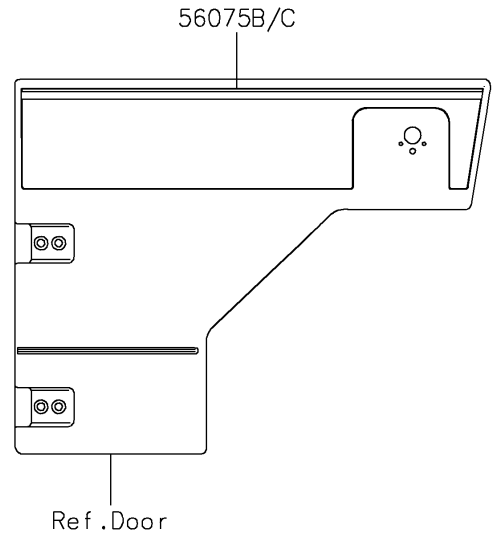

2022 MULE PRO-FX™ EPS PARTS DIAGRAM

Decals(White)

F2861

2022 MULE PRO-FX™ EPS PARTS LIST

Decals(White)

ITEM NAME	PART NUMBER	QUANTITY
MARK,MULE PRO-FX (Ref # 56054)	56054-2431	2
PATTERN,FR FENDER,LH (Ref # 56075)	56075-4319	1
PATTERN,FR FENDER,RH (Ref # 56075A)	56075-4320	1
PATTERN,SIDE GUARD,LH,FR (Ref # 56075B)	56075-4321	1
PATTERN,SIDE GUARD,RH,FR (Ref # 56075C)	56075-4322	1
PATTERN,CARRIER,LH,FR (Ref # 56075D)	56075-4327	1
PATTERN,CARRIER,RH,FR (Ref # 56075E)	56075-4328	1
PATTERN,CARRIER PANEL,LH (Ref # 56075F)	56075-4333	1
PATTERN,CARRIER PANEL,RH (Ref # 56075G)	56075-4334	1