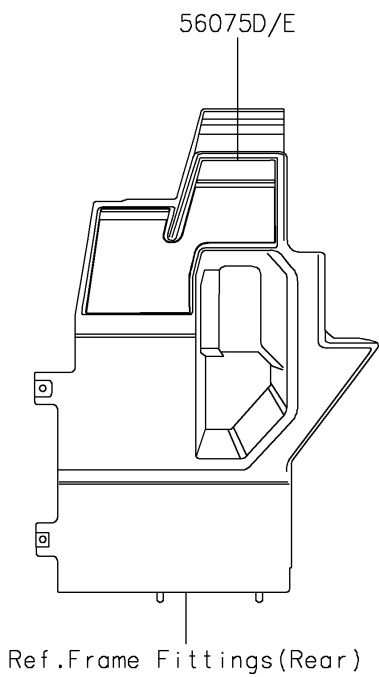

2022 MULE PRO-FX™ EPS PARTS DIAGRAM

Decals(Green)

F2861A

2022 MULE PRO-FX™ EPS PARTS LIST

Decals(Green)

| ITEM NAME | PART NUMBER | QUANTITY |
|-----------|-------------|----------|
|-----------|-------------|----------|