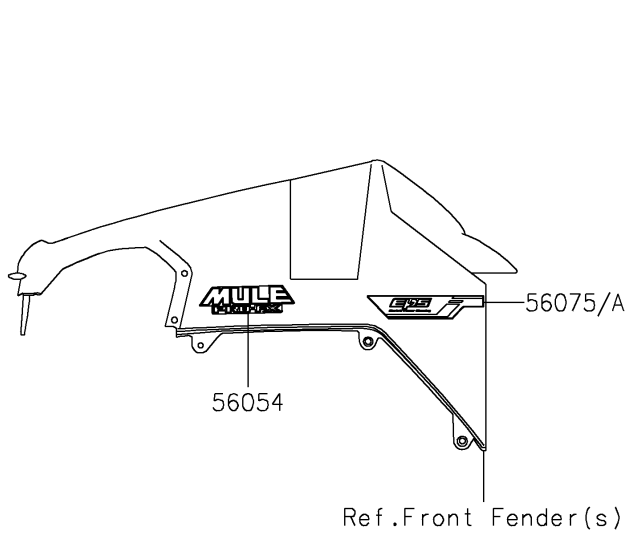

2022 MULE PRO-FX™ EPS PARTS DIAGRAM

Decals(Green)

F2861A

2022 MULE PRO-FX™ EPS PARTS LIST

Decals(Green)

| ITEM NAME | PART NUMBER | QUANTITY |
|-----------|-------------|----------|
|-----------|-------------|----------|