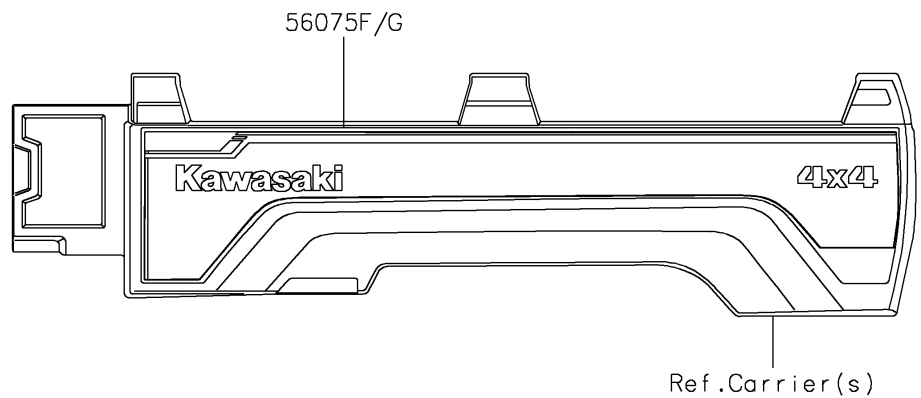

2022 MULE PRO-FX™ EPS PARTS DIAGRAM

Decals(Green)

F2861A

2022 MULE PRO-FX™ EPS PARTS LIST

Decals(Green)

| ITEM NAME | PART NUMBER | QUANTITY |
|-----------|-------------|----------|
|-----------|-------------|----------|