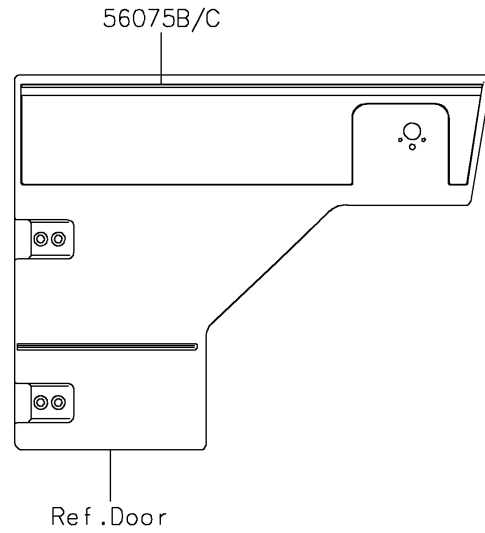

2022 MULE PRO-FX™ EPS PARTS DIAGRAM

Decals(Green)

F2861A

2022 MULE PRO-FX™ EPS PARTS LIST

Decals(Green)

| ITEM NAME | PART NUMBER | QUANTITY |
|-----------|-------------|----------|
|-----------|-------------|----------|