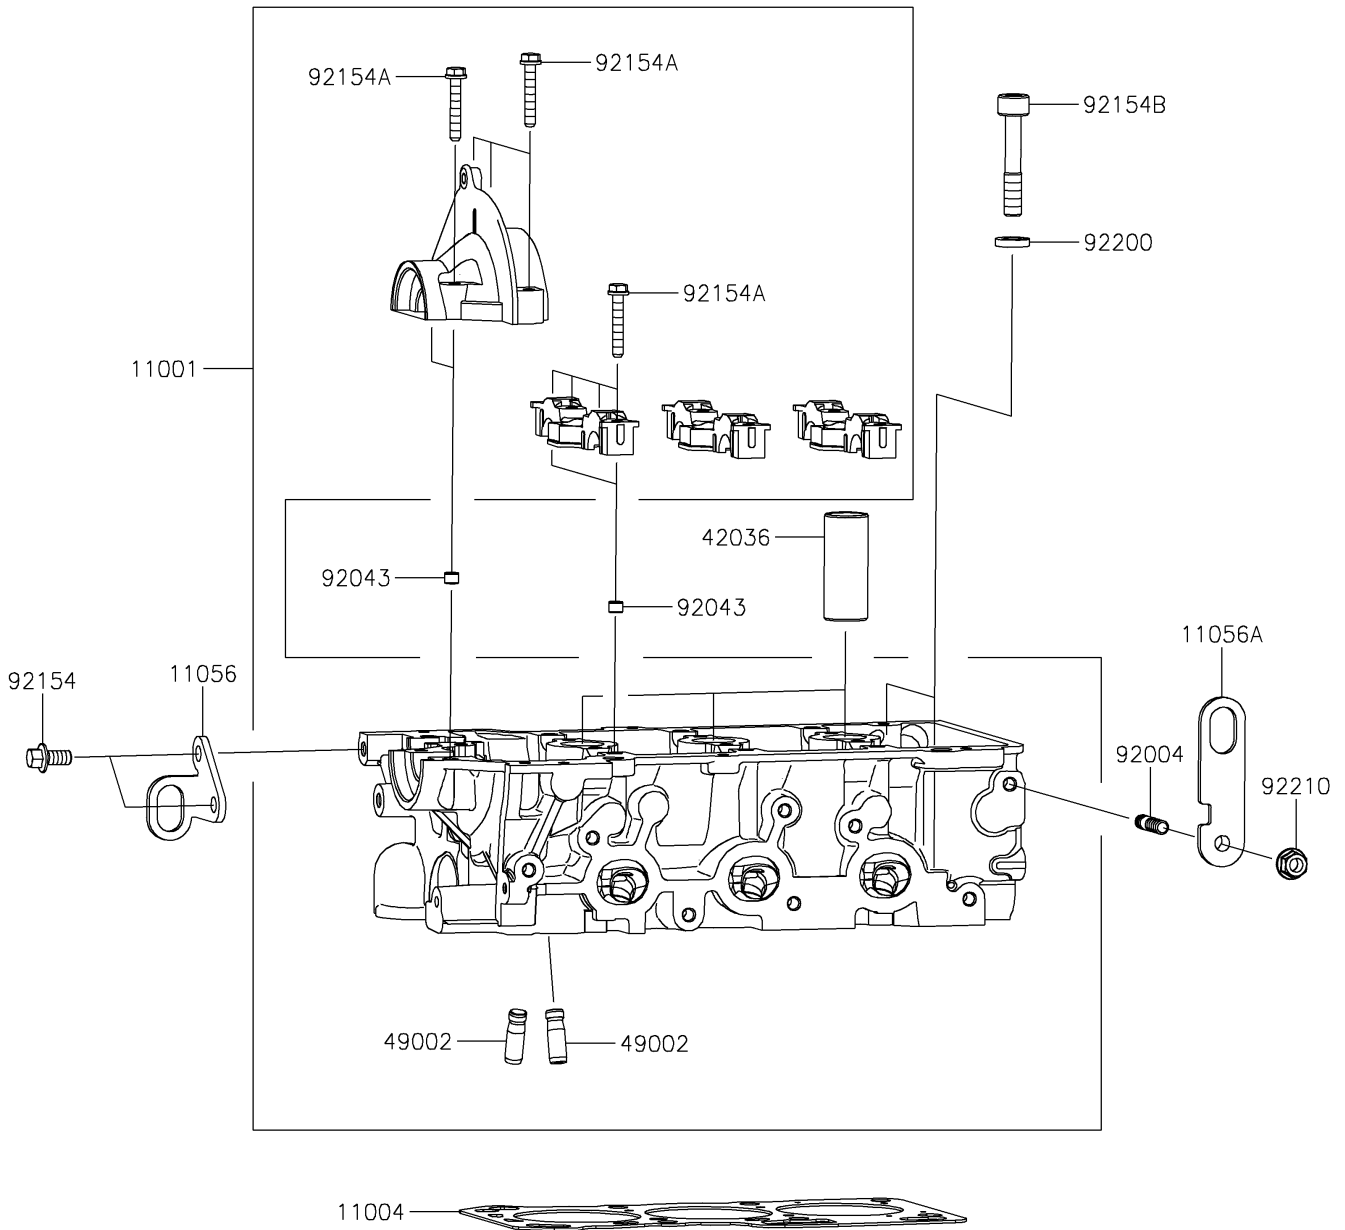

2023 MULE PRO-FXR™ PARTS DIAGRAM

Cylinder Head

E1111

2023 MULE PRO-FXR™ PARTS LIST

Cylinder Head

ITEM NAME	PART NUMBER	QUANTITY
-----------	-------------	----------