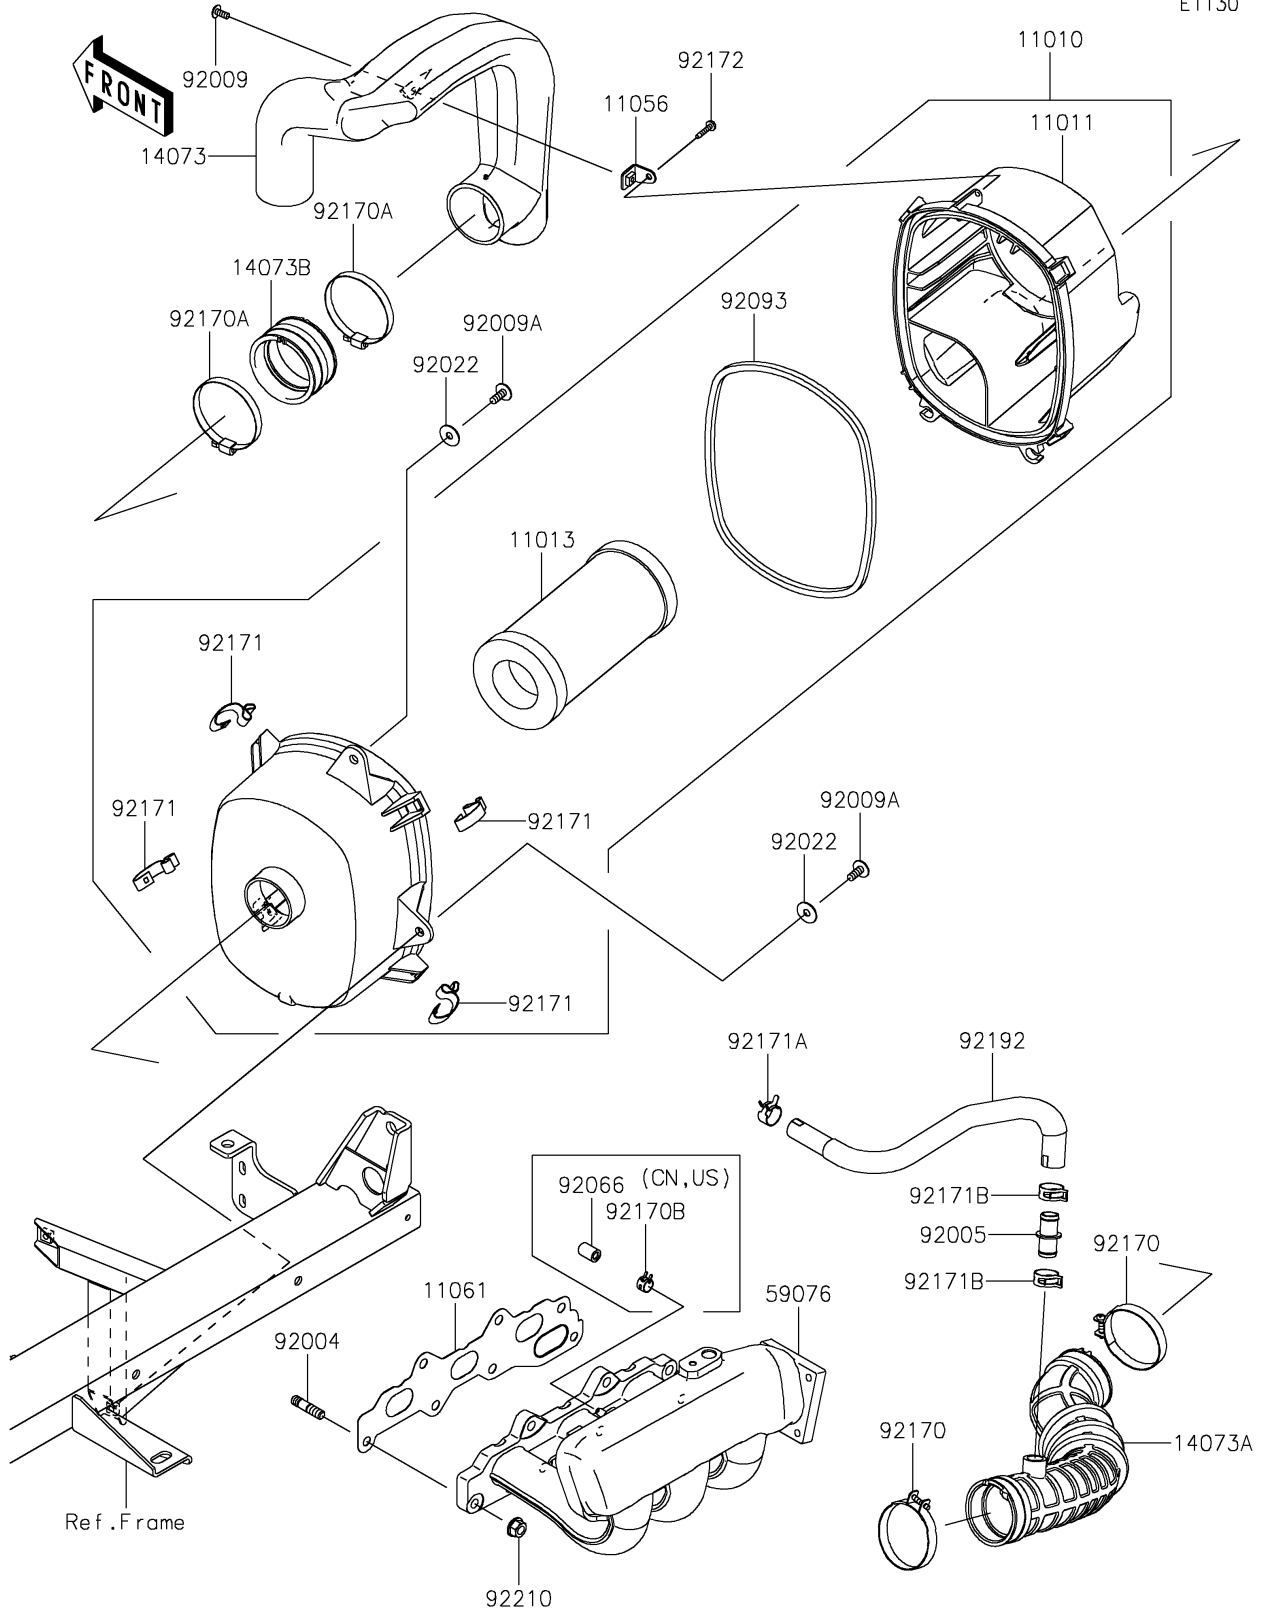

2021 MULE PRO-FXR™ PARTS DIAGRAM

Air Cleaner

E1130

2021 MULE PRO-FXR™ PARTS LIST

Air Cleaner

ITEM NAME	PART NUMBER	QUANTITY
FILTER-ASSY-AIR (Ref # 11010)	11010-0979	1
CASE-AIR FILTER,UPP (Ref # 11011)	11011-0857	1
ELEMENT-AIR FILTER (Ref # 11013)	11013-1290	1
BRACKET,AIR FILTER (Ref # 11056)	11056-3734	1
GASKET,INTAKE MANIFOLD (Ref # 11061)	11061-0956	1
DUCT,INTAKE (Ref # 14073)	14073-0786	1
DUCT,INTAKE (Ref # 14073A)	14073-0992	1
DUCT,JOINT (Ref # 14073B)	14073-1775	1
MANIFOLD-INTAKE (Ref # 59076)	59076-0017	1
STUD (Ref # 92004)	92004-0734	7
FITTING,DUCT-BREATHER TUBE (Ref # 92005)	92005-0992	1
SCREW,5X12 (Ref # 92009)	92009-1154	1
SCREW,6X16 (Ref # 92009A)	92009-1621	2
WASHER,PLAIN,6.5X20X1 (Ref # 92022)	92022-165	2
PLUG (Ref # 92066)	92066-0862	1
SEAL,AIR FILTER (Ref # 92093)	92093-0607	1
CLAMP (Ref # 92170)	92170-1448	2
CLAMP (Ref # 92170A)	92170-1764	2
CLAMP (Ref # 92170B)	92170-2043	1
CLAMP (Ref # 92171)	92171-0225	4
CLAMP (Ref # 92171A)	92171-0533	1
CLAMP,18.8MM (Ref # 92171B)	92171-2056	2
SCREW,TAPPING,5X20 (Ref # 92172)	92172-0009	1
TUBE,BREATHER (Ref # 92192)	92192-2365	1
NUT (Ref # 92210)	92210-0944	7