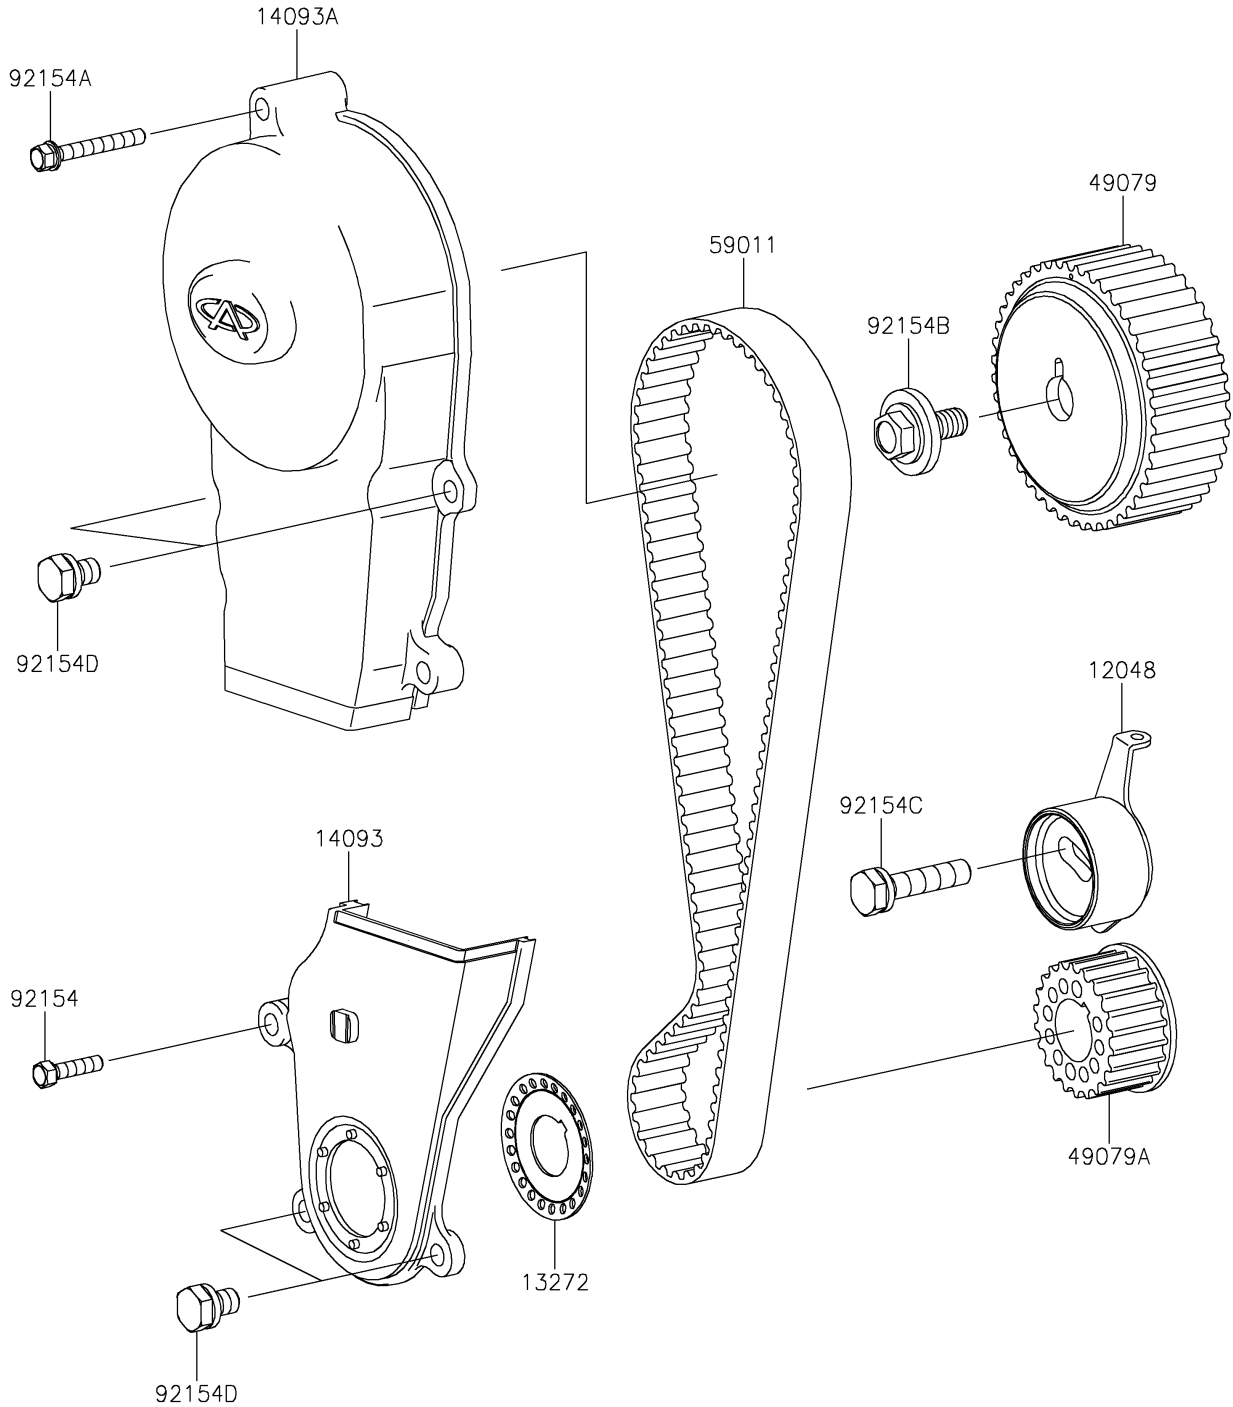

2023 MULE PRO-FXR™ PARTS DIAGRAM

Timing Belt

E1215

2023 MULE PRO-FXR™ PARTS LIST

Timing Belt

ITEM NAME	PART NUMBER	QUANTITY
TENSIONER-ASSY (Ref # 12048)	12048-0093	1
PLATE,TIMING BELT (Ref # 13272)	13272-1872	1
COVER,TIMING BELT,LWR (Ref # 14093)	14093-0200	1
COVER,TIMING BELT,UPP (Ref # 14093A)	14093-0201	1
PULLEY-BELT,CAMSHAFT (Ref # 49079)	49079-0023	1
PULLEY-BELT,CRANKSHAFT (Ref # 49079A)	49079-0024	1
BELT,TIMING (Ref # 59011)	59011-0042	1
BOLT,6X25 (Ref # 92154)	92154-1583	1
BOLT,6X50 (Ref # 92154A)	92154-1591	1
BOLT,FLANGED (Ref # 92154B)	92154-1614	1
BOLT,10X45 (Ref # 92154C)	92154-1615	1
BOLT,6X16 (Ref # 92154D)	92154-1617	4