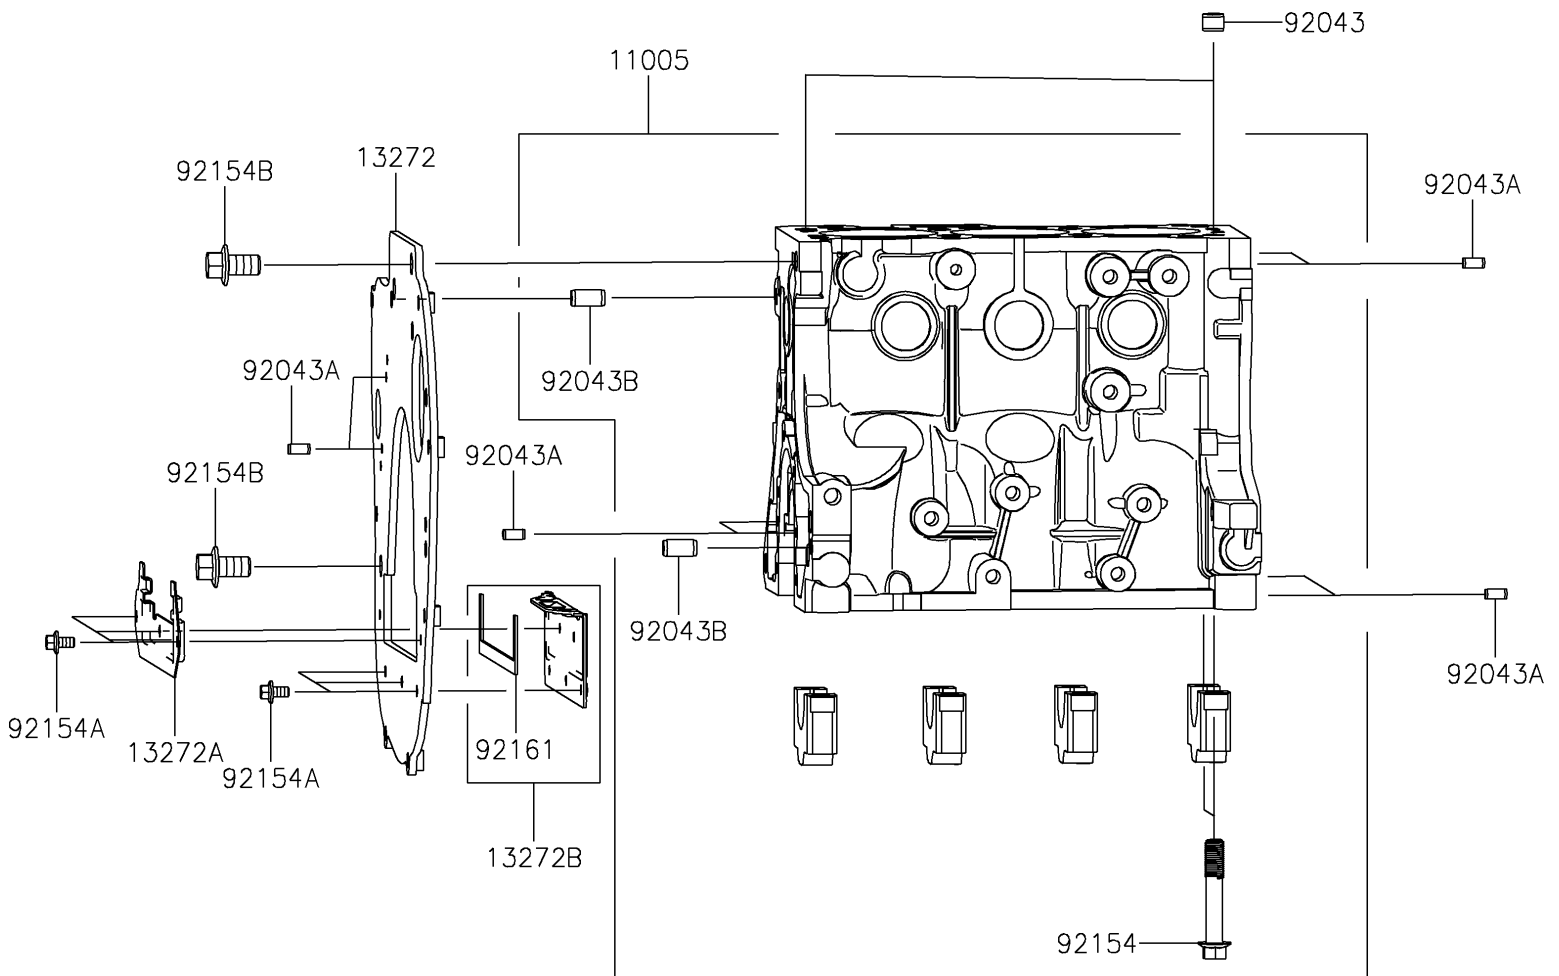

2023 MULE PRO-FXR™ PARTS DIAGRAM

Crankcase

E1411

2023 MULE PRO-FXR™ PARTS LIST

Crankcase

ITEM NAME	PART NUMBER	QUANTITY
CYLINDER-ENGINE (Ref # 11005)	11005-0654	1
PLATE (Ref # 13272)	13272-1543	1
PLATE (Ref # 13272A)	13272-1858	1
PLATE (Ref # 13272B)	13272-1873	1
PIN (Ref # 92043)	92043-0827	2
PIN (Ref # 92043A)	92043-0828	8
PIN (Ref # 92043B)	92043-0832	2
BOLT,FLANGED (Ref # 92154)	92154-1580	8
BOLT,FLANGED,6X10 (Ref # 92154A)	92154-1581	7
BOLT,FLANGED,12X20 (Ref # 92154B)	92154-1582	2
DAMPER (Ref # 92161)	92161-1605	1