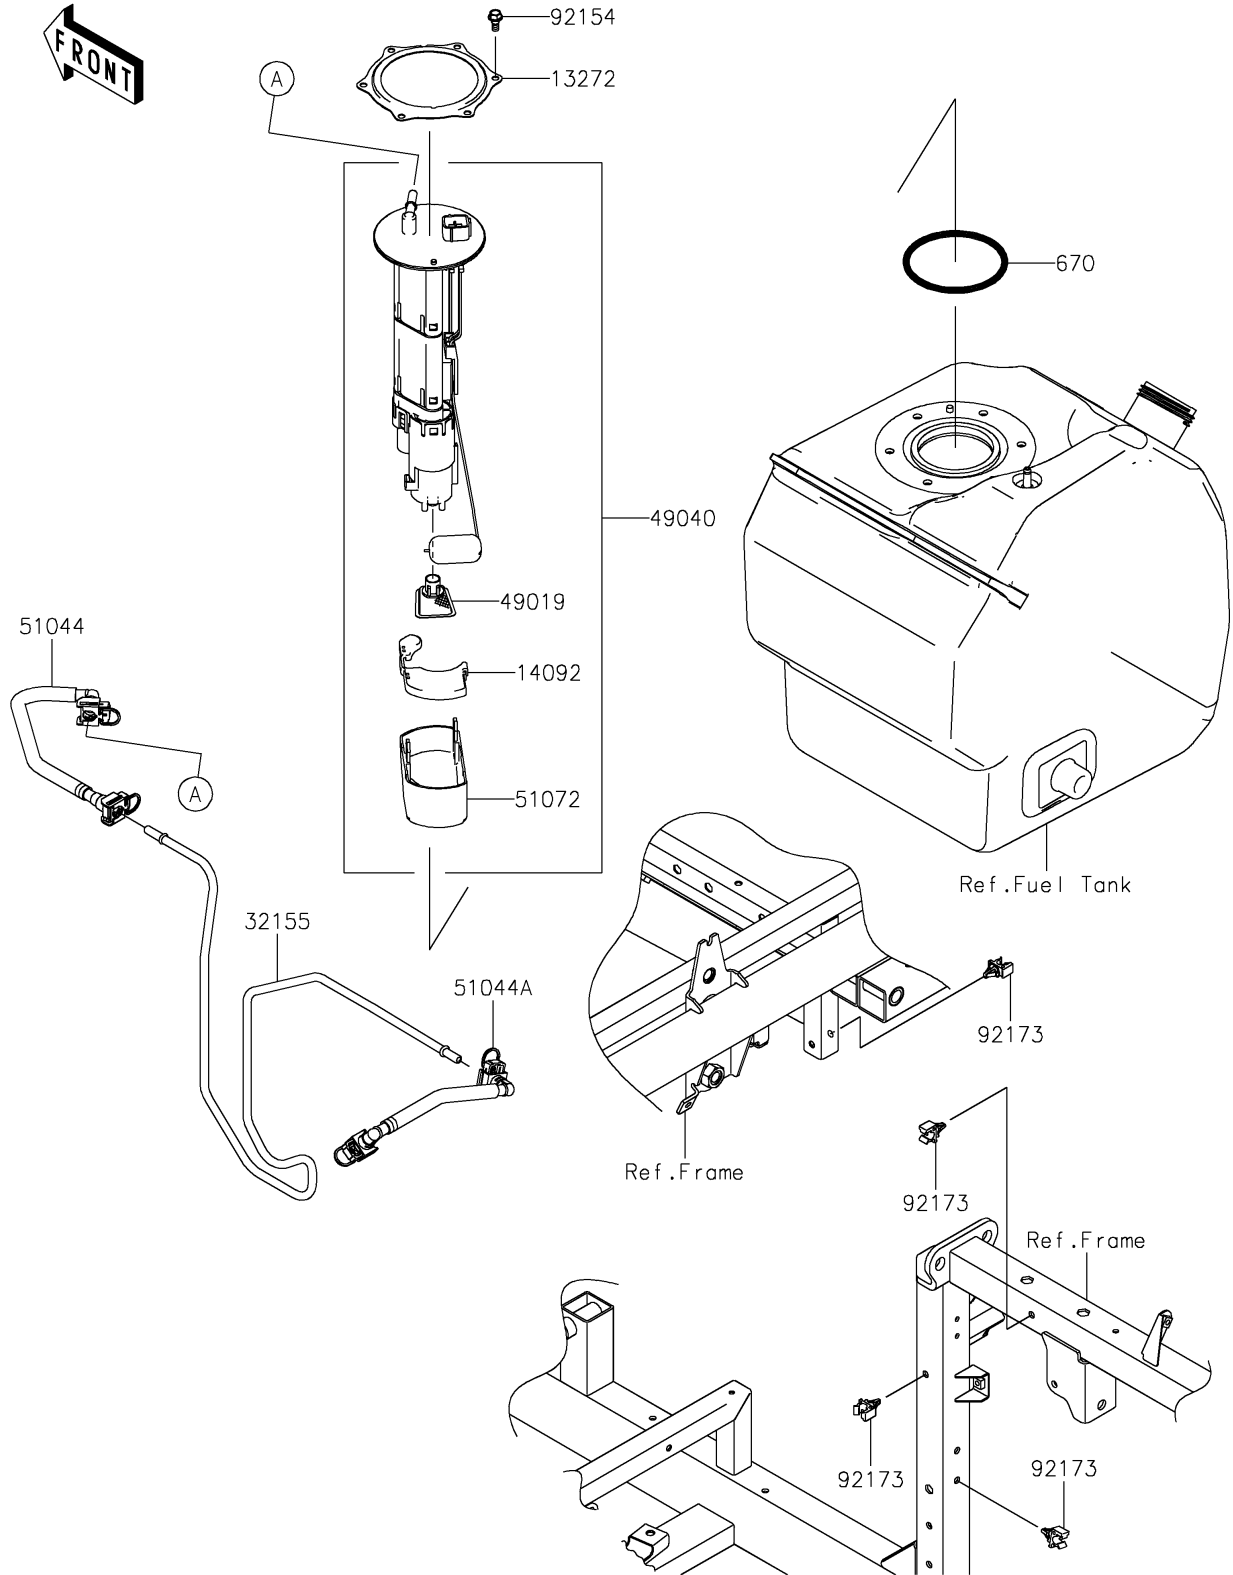

# 2021 MULE PRO-FXR™ PARTS DIAGRAM

Fuel Pump

E1520

## 2021 MULE PRO-FXR™ PARTS LIST

### Fuel Pump

ITEM NAME	PART NUMBER	QUANTITY
PLATE (Ref # 13272)	13272-2500	1
COVER (Ref # 14092)	14092-1044	1
PIPE,FUEL (Ref # 32155)	32155-2547	1
FILTER-FUEL (Ref # 49019)	49019-0013	1
PUMP-FUEL (Ref # 49040)	49040-0733	1
TUBE-ASSY,TANK-PIPE (Ref # 51044)	51044-0833	1
TUBE-ASSY,PIPE-INJECTION PIPE (Ref # 51044A)	51044-0834	1
CHAMBER-FUEL (Ref # 51072)	51072-0003	1
BOLT,FUEL PUMP (Ref # 92154)	92154-1326	6
CLAMP,FUEL PIPE (Ref # 92173)	92173-1213	4
O RING (Ref # 670)	670E5090	1