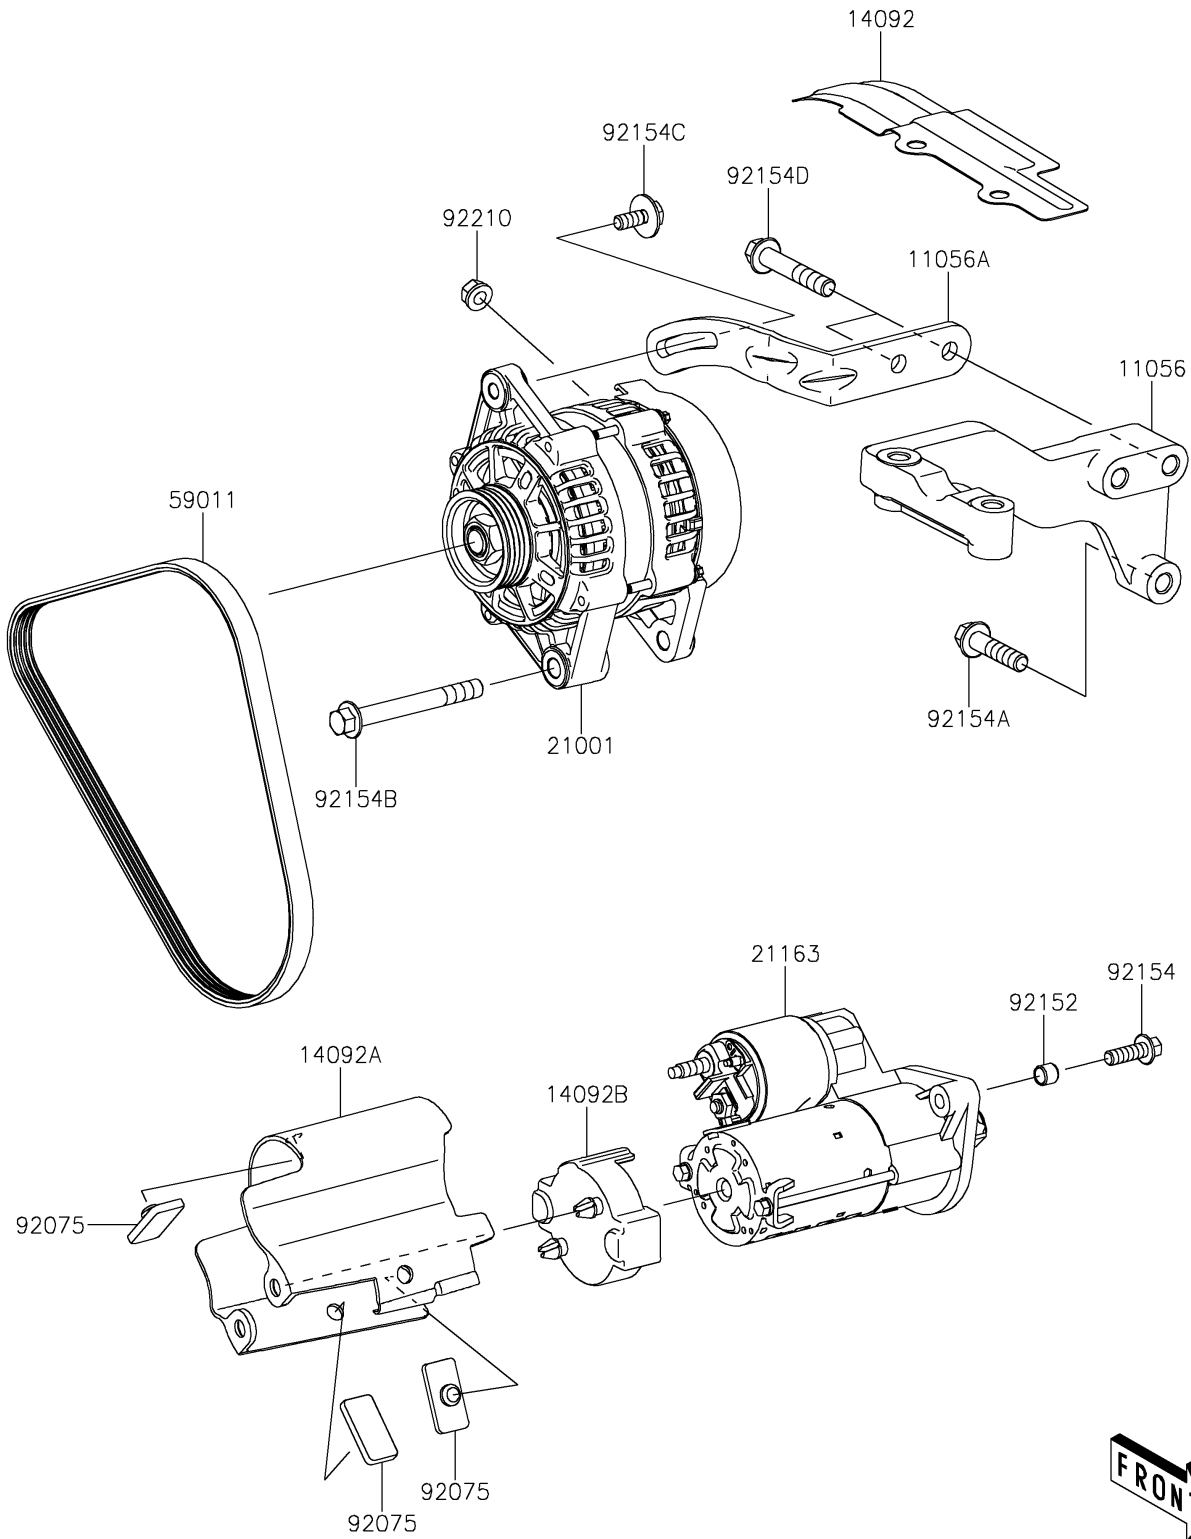

2023 MULE PRO-FXR™ PARTS DIAGRAM

Starter Motor

E1840

2023 MULE PRO-FXR™ PARTS LIST

Starter Motor

| ITEM NAME | PART NUMBER | QUANTITY |
|---------------------------------------|-------------|----------|
| BRACKET,SUSPENSION,RR (Ref # 11056) | 11056-7083 | 1 |
| BRACKET (Ref # 11056A) | 11056-7084 | 1 |
| COVER,ALTER BELT (Ref # 14092) | 14092-1198 | 1 |
| COVER,STARTER BODY (Ref # 14092A) | 14092-1199 | 1 |
| COVER,STARTER END FACE (Ref # 14092B) | 14092-1200 | 1 |
| GENERATOR (Ref # 21001) | 21001-0606 | 1 |
| STARTER-ELECTRIC (Ref # 21163) | 21163-0751 | 1 |
| BELT (Ref # 59011) | 59011-0041 | 1 |
| DAMPER (Ref # 92075) | 92075-1054 | 3 |
| COLLAR (Ref # 92152) | 92152-1961 | 2 |
| BOLT,FLANGED,8X25 (Ref # 92154) | 92154-1602 | 2 |
| BOLT,FLANGED,10X40 (Ref # 92154A) | 92154-1604 | 1 |
| BOLT,FLANGED,10X90 (Ref # 92154B) | 92154-1605 | 1 |
| BOLT,8X20 (Ref # 92154C) | 92154-1606 | 1 |
| BOLT,FLANGED,10X55 (Ref # 92154D) | 92154-1607 | 2 |
| NUT,6MM (Ref # 92210) | 92210-0960 | 1 |