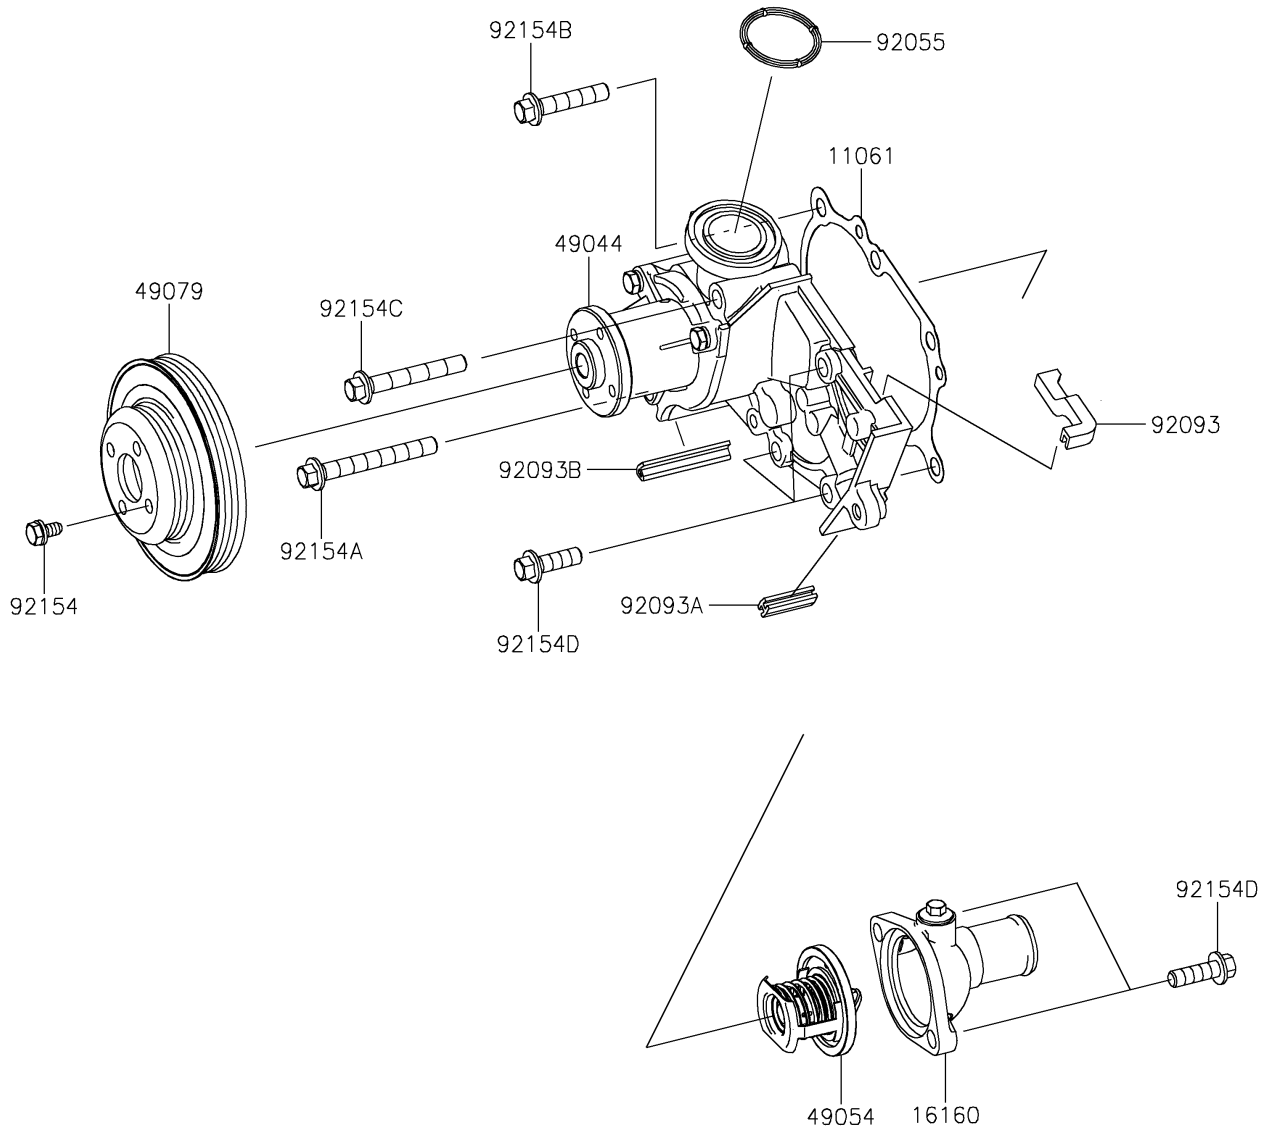

# 2022 MULE PRO-FXR™ PARTS DIAGRAM

## Water Pump

E3031

### Water Pump

ITEM NAME	PART NUMBER	QUANTITY
GASKET,WATER PUMP (Ref # 11061)	11061-0955	1
BODY,THERMOSTAT HOUSING (Ref # 16160)	16160-0744	1
PUMP-WATER (Ref # 49044)	49044-0014	1
THERMOSTAT (Ref # 49054)	49054-0007	1
PULLEY-BELT (Ref # 49079)	49079-0022	1
RING-O (Ref # 92055)	92055-0825	1
SEAL (Ref # 92093)	92093-0638	1
SEAL (Ref # 92093A)	92093-0639	1
SEAL (Ref # 92093B)	92093-0640	1
BOLT,6X12 (Ref # 92154)	92154-1598	4
BOLT,FLANGED,8X65 (Ref # 92154A)	92154-1599	1
BOLT,FLANGED,8X40 (Ref # 92154B)	92154-1600	1
BOLT,FLANGED,8X55 (Ref # 92154C)	92154-1601	1
BOLT,FLANGED,8X25 (Ref # 92154D)	92154-1602	5