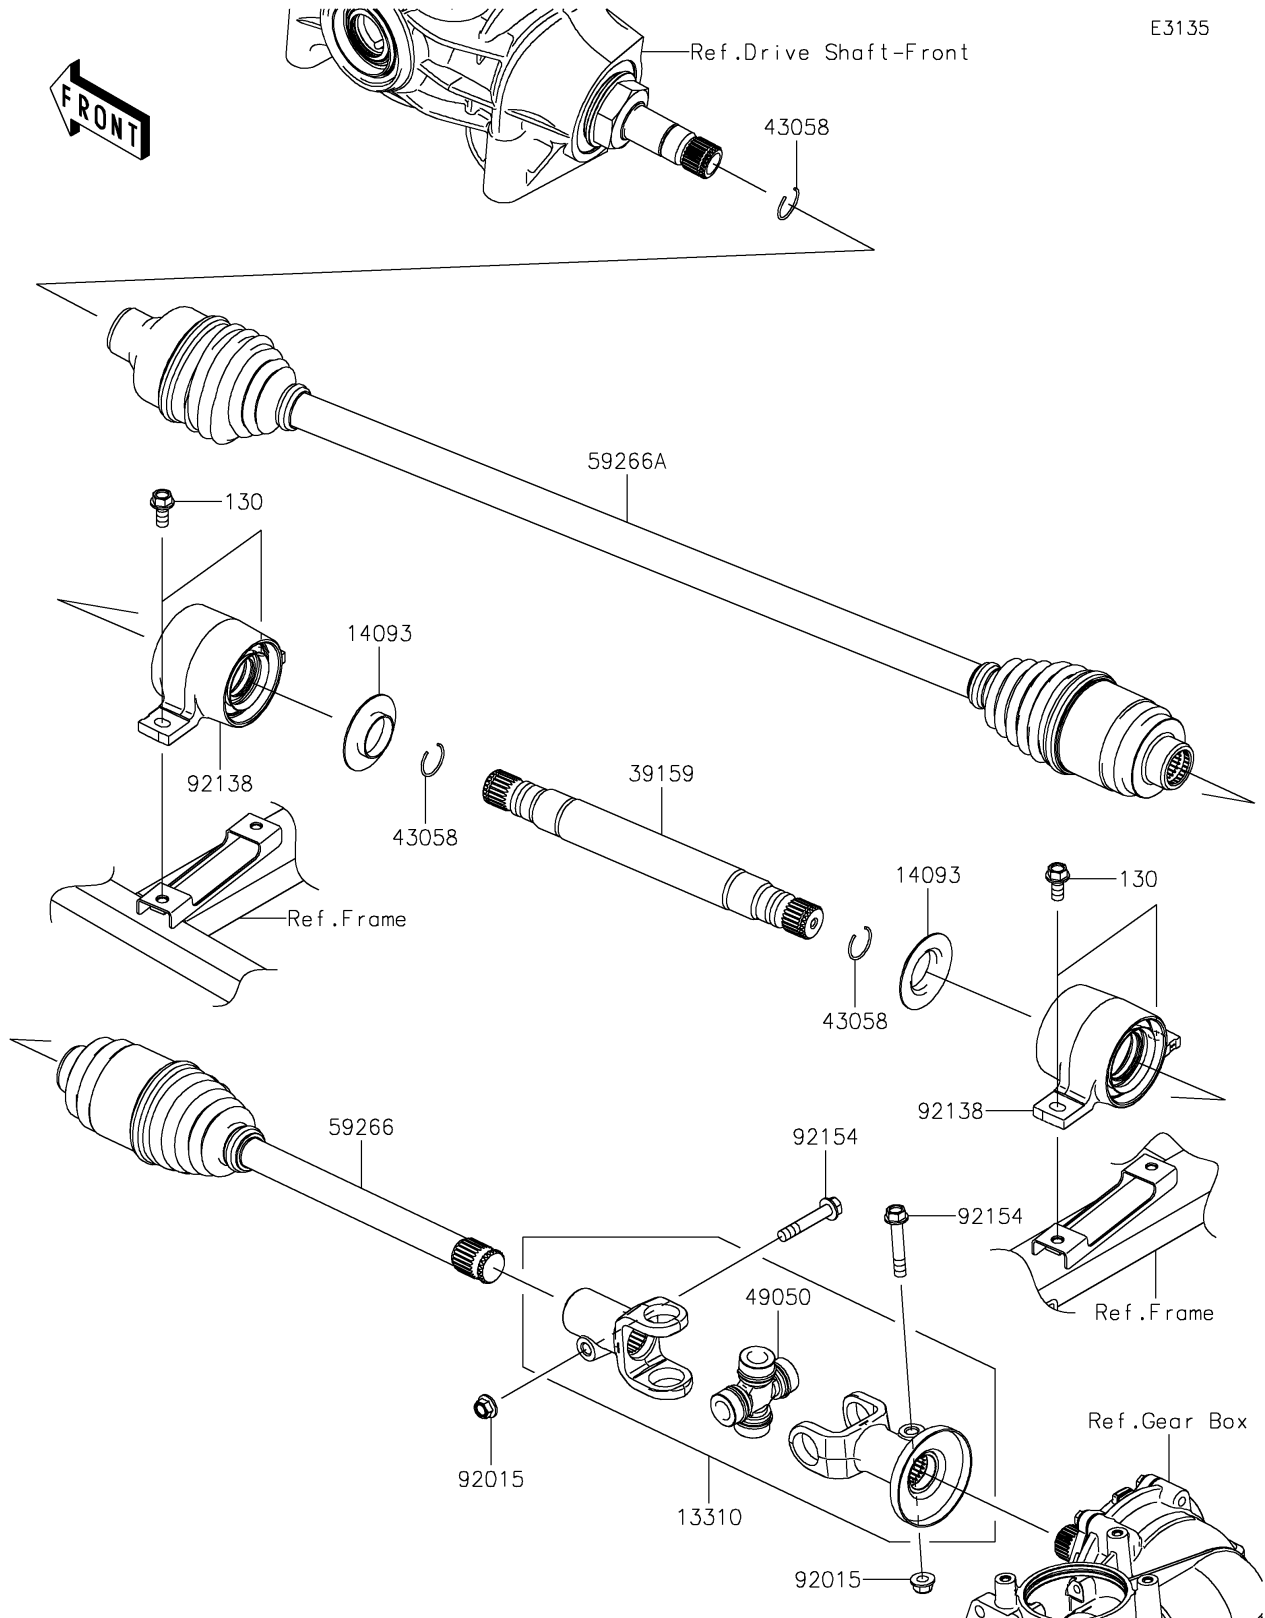

2021 MULE PRO-FXR™ PARTS DIAGRAM

Drive Shaft-Propeller

E3135

2021 MULE PRO-FXR™ PARTS LIST

Drive Shaft-Propeller

ITEM NAME	PART NUMBER	QUANTITY
SHAFT-ASSY (Ref # 13310)	13310-0038	1
COVER,SIDE RIP (Ref # 14093)	14093-0006	2
SHAFT-DRIVE (Ref # 39159)	39159-0572	1
RING (Ref # 43058)	43058-0018	3
SPIDER (Ref # 49050)	49050-0034	1
JOINT-BALL,T/M SIDE (Ref # 59266)	59266-0716	1
JOINT-BALL,FR DIFF SIDE (Ref # 59266A)	59266-0735	1
NUT,8MM (Ref # 92015)	92015-1432	2
BEARING-COMP (Ref # 92138)	92138-0002	2
BOLT,FLANGED,8X46 (Ref # 92154)	92154-1365	2
BOLT-FLANGED,8X18 (Ref # 130)	130BA0818	4