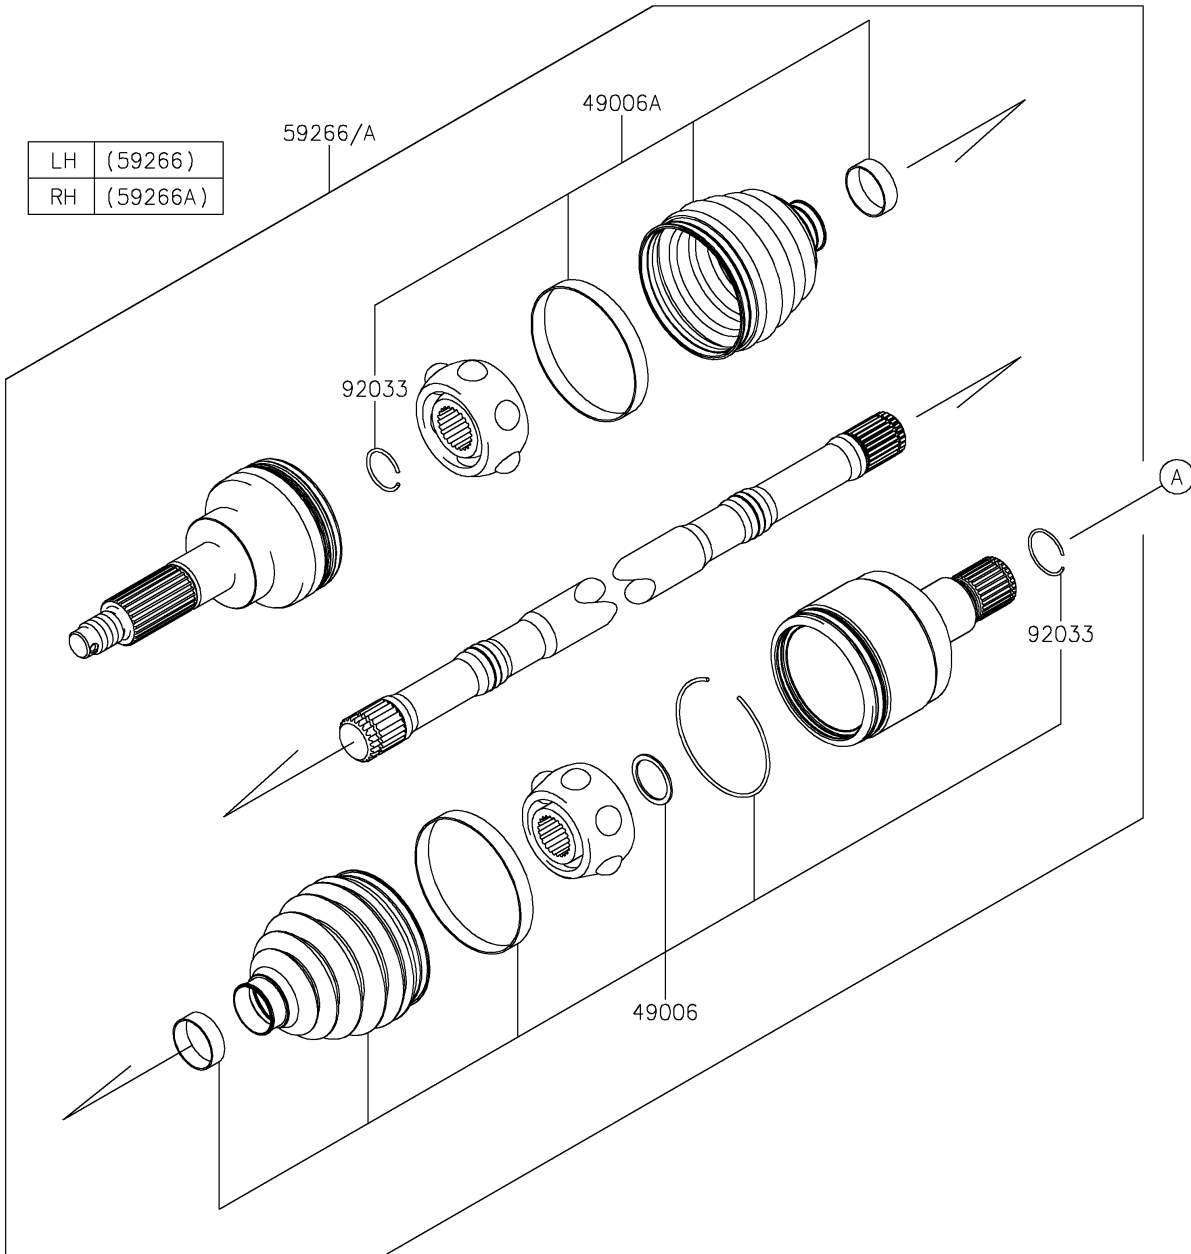

2021 MULE PRO-FXR™ PARTS DIAGRAM

Drive Shaft-Rear

2021 MULE PRO-FXR™ PARTS LIST

Drive Shaft-Rear

| ITEM NAME | PART NUMBER | QUANTITY |
|---------------------------------|-------------|----------|
| BOOT,INSIDE (Ref # 49006) | 49006-0585 | 2 |
| BOOT,OUTSIDE (Ref # 49006A) | 49006-0586 | 2 |
| JOINT-BALL,RR,LH (Ref # 59266) | 59266-0049 | 1 |
| JOINT-BALL,RR,RH (Ref # 59266A) | 59266-0050 | 1 |
| RING-SNAP (Ref # 92033) | 92033-0838 | 4 |