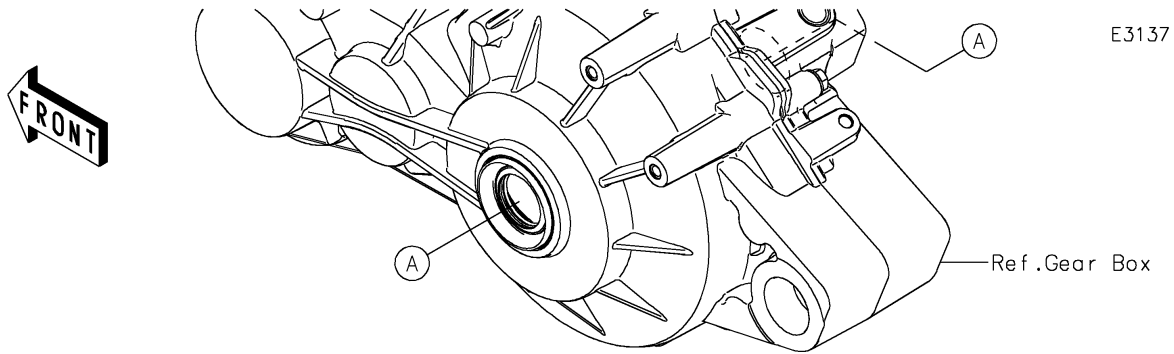

2021 MULE PRO-FXR™ PARTS DIAGRAM

Drive Shaft-Rear

2021 MULE PRO-FXR™ PARTS LIST

Drive Shaft-Rear

| ITEM NAME | PART NUMBER | QUANTITY |
|---------------------------------|-------------|----------|
| BOOT,INSIDE (Ref # 49006) | 49006-0585 | 2 |
| BOOT,OUTSIDE (Ref # 49006A) | 49006-0586 | 2 |
| JOINT-BALL,RR,LH (Ref # 59266) | 59266-0049 | 1 |
| JOINT-BALL,RR,RH (Ref # 59266A) | 59266-0050 | 1 |
| RING-SNAP (Ref # 92033) | 92033-0838 | 4 |