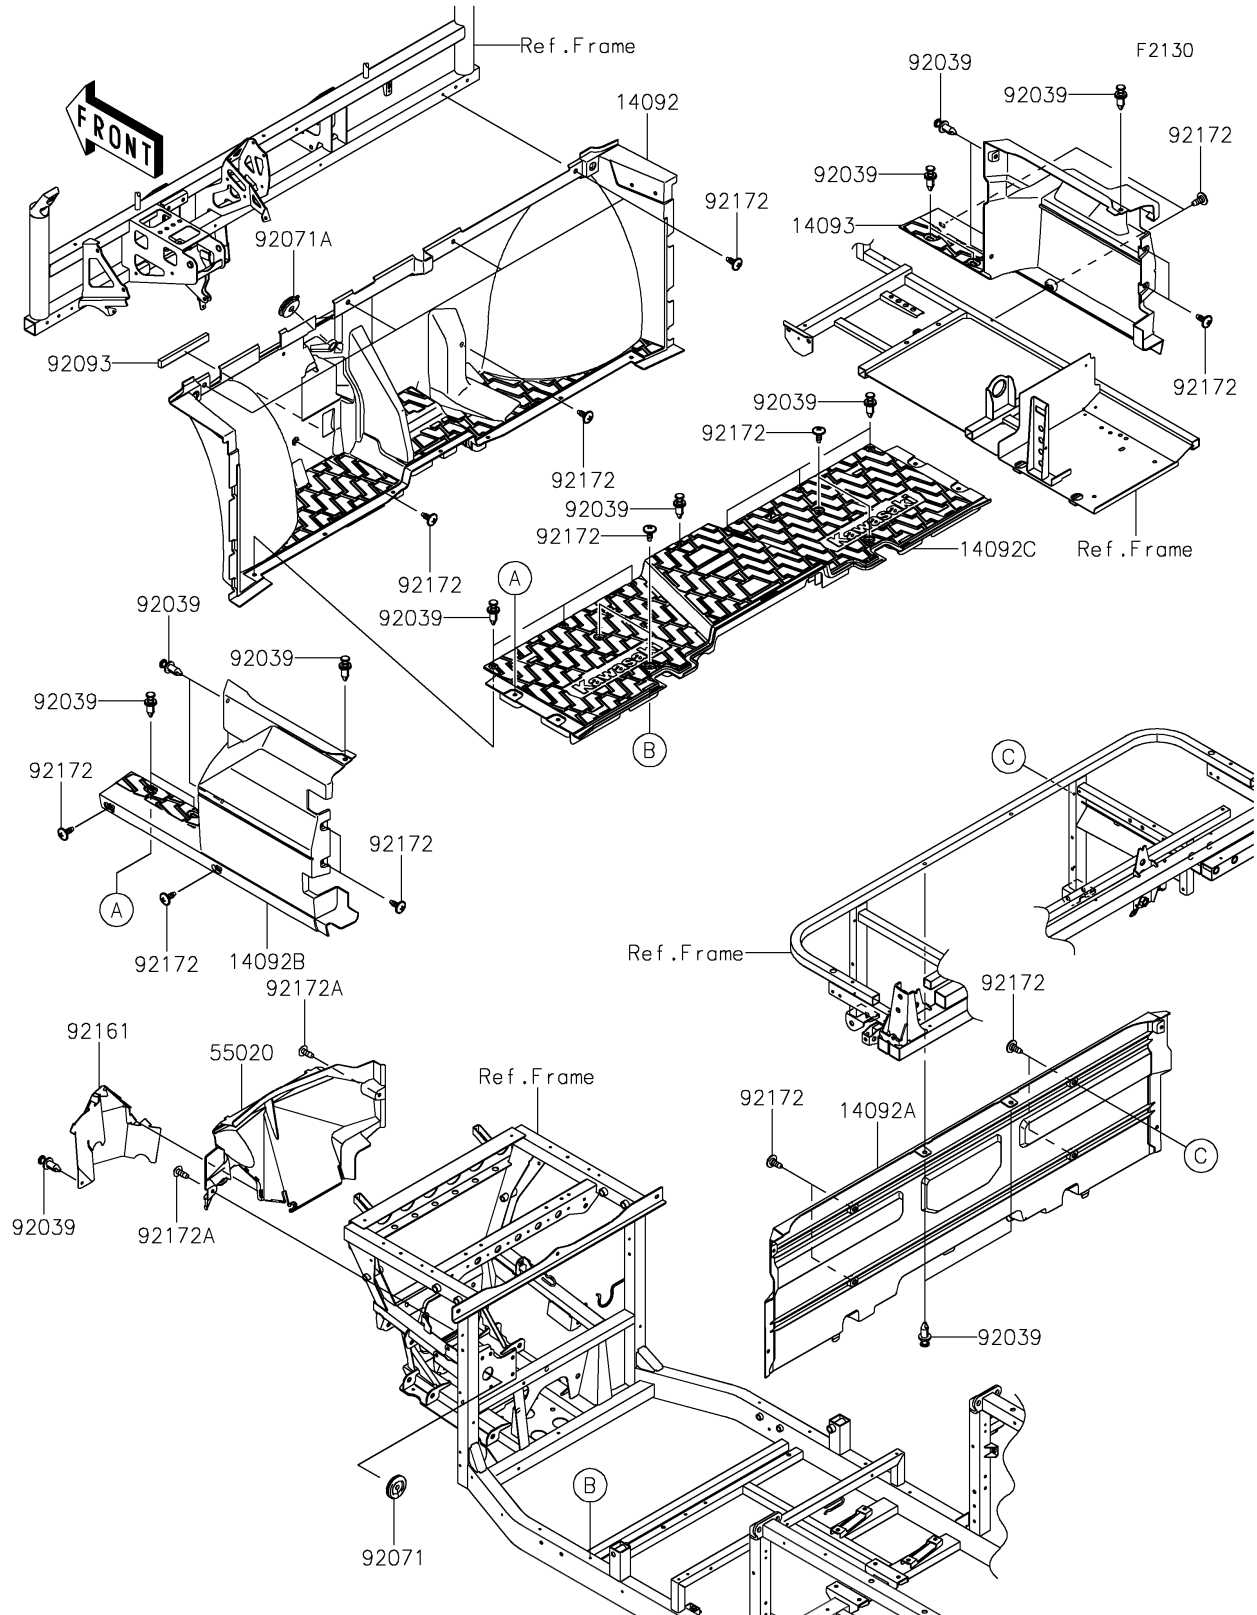

# 2022 MULE PRO-FXR™ PARTS DIAGRAM

## Frame Fittings(Front)

### Frame Fittings(Front)

ITEM NAME	PART NUMBER	QUANTITY
COVER,FR FLOOR (Ref # 14092)	14092-1184	1
COVER,FR SEAT (Ref # 14092A)	14092-1185	1
COVER,SIDE,LH,FR (Ref # 14092B)	14092-1188	1
COVER,FLOOR,BOTTOM (Ref # 14092C)	14092-1196	1
COVER,SIDE,RH,FR (Ref # 14093)	14093-0589	1
GUARD (Ref # 55020)	55020-0961	1
RIVET (Ref # 92039)	92039-0776	20
GROMMET,9X45X9 (Ref # 92071)	92071-0728	1
GROMMET,8X22X8 (Ref # 92071A)	92071-0753	1
SEAL,10X20X165 (Ref # 92093)	92093-0617	1
DAMPER (Ref # 92161)	92161-1649	1
SCREW,6X16 (Ref # 92172)	92172-0711	22
SCREW,TAPPING,6X16 (Ref # 92172A)	92172-0739	2