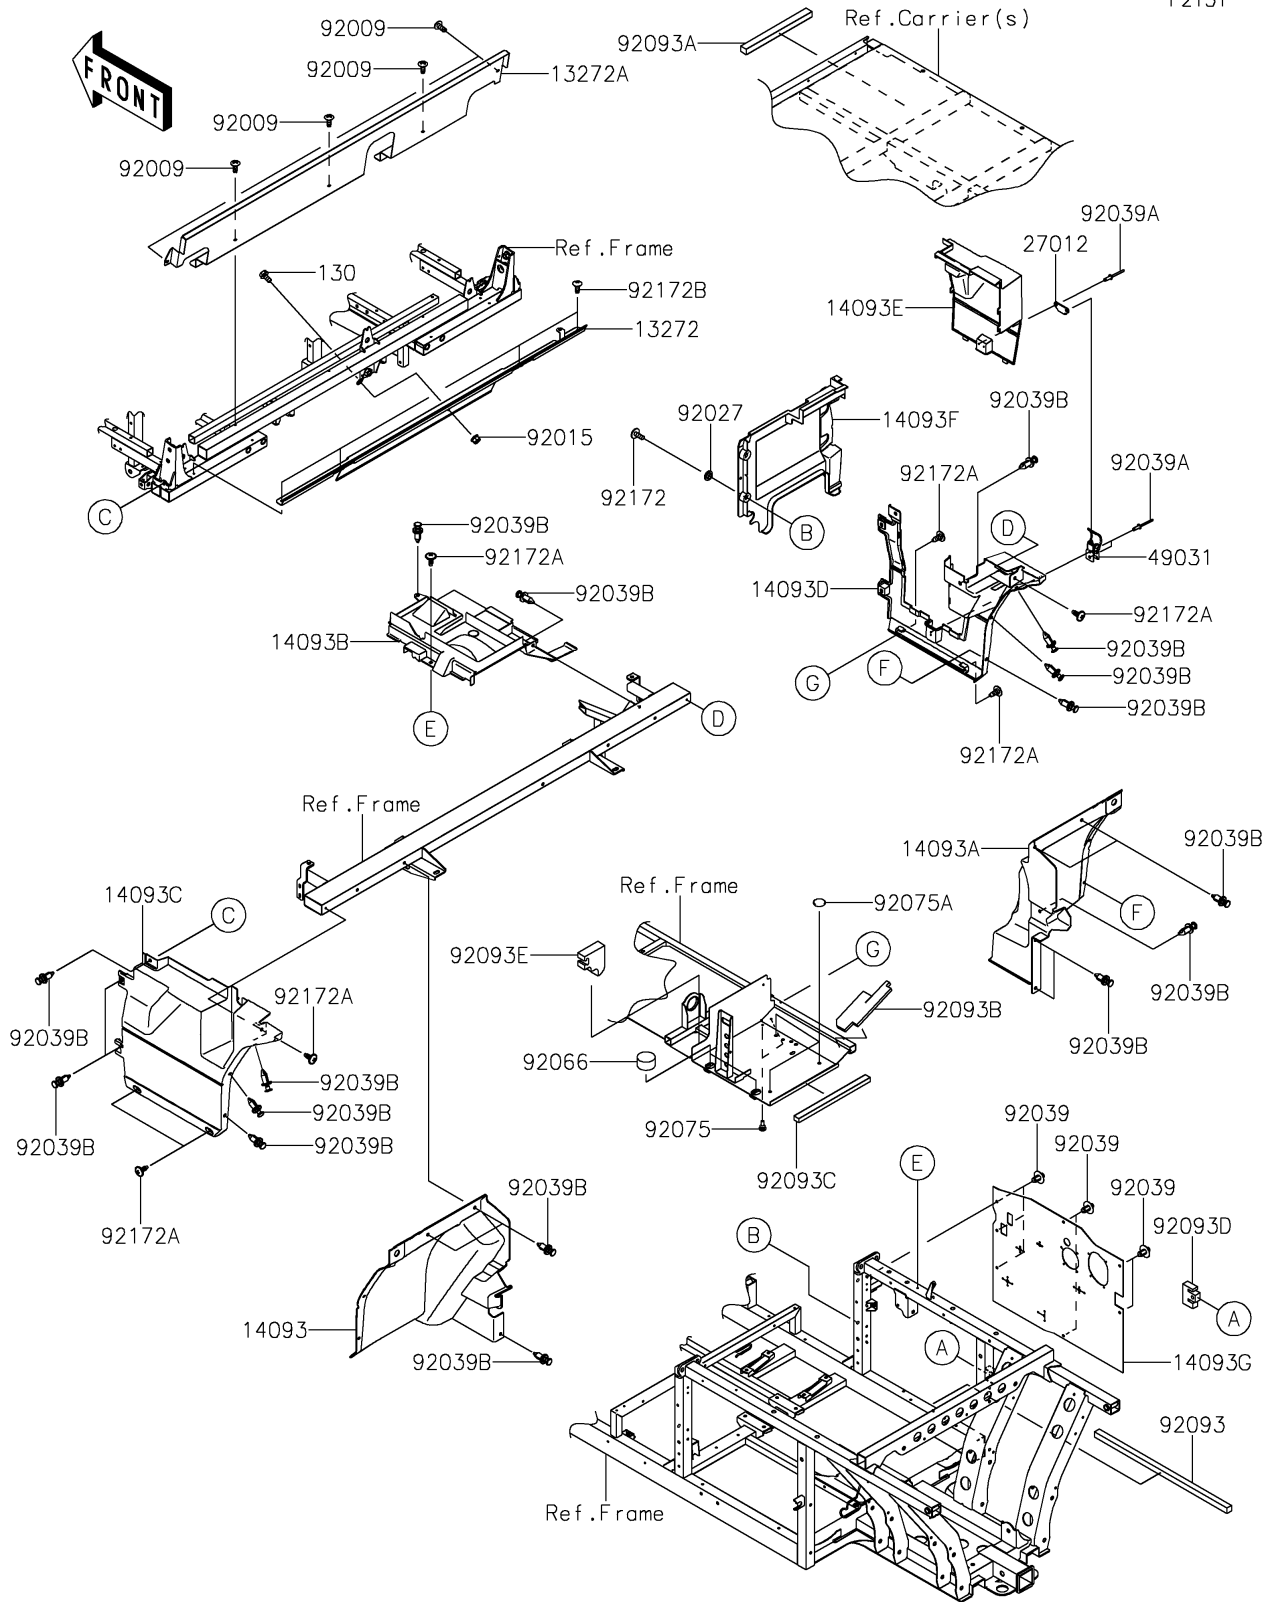

# 2022 MULE PRO-FXR™ PARTS DIAGRAM

## Frame Fittings(Rear)

F2131

### Frame Fittings(Rear)

ITEM NAME	PART NUMBER	QUANTITY
PLATE,SEAT BACK,LWR (Ref # 13272)	13272-2318	1
PLATE,SEAT BACK,UPP (Ref # 13272A)	13272-2319	1
COVER,RR,FLOOR,MUD,LH (Ref # 14093)	14093-0388	1
COVER,RR,FLOOR,MUD,RH (Ref # 14093A)	14093-0389	1
COVER,DUST (Ref # 14093B)	14093-0590	1
COVER,RR SIDE,LH (Ref # 14093C)	14093-0591	1
COVER,RR SIDE,RH (Ref # 14093D)	14093-0592	1
COVER,A/C,RH (Ref # 14093E)	14093-0593	1
COVER,FR ENG (Ref # 14093F)	14093-0594	1
COVER (Ref # 14093G)	14093-0633	1
HOOK,STRIKER (Ref # 27012)	27012-0806	1
LATCH,TOGGLE (Ref # 49031)	49031-0015	1
SCREW,TAPPING,6X16 (Ref # 92009)	92009-1166	5
NUT,LOCK,FLANGED,6MM (Ref # 92015)	92015-1339	1
COLLAR,L=4.6 (Ref # 92027)	92027-1168	2
RIVET (Ref # 92039)	92039-0086	7
RIVET (Ref # 92039A)	92039-0747	4
RIVET (Ref # 92039B)	92039-0776	23
PLUG,36X20 (Ref # 92066)	92066-0812	2
DAMPER,6X10X15 (Ref # 92075)	92075-1808	2
DAMPER,RUBBER (Ref # 92075A)	92075-261	3
SEAL,DUST,20X20X565 (Ref # 92093)	92093-0631	1
SEAL,DUST,20X25X280 (Ref # 92093A)	92093-0633	1
SEAL,DUST,69X207X10 (Ref # 92093B)	92093-0645	1
SEAL,DUST,15X305X20 (Ref # 92093C)	92093-0646	1
SEAL,52X72X20 (Ref # 92093D)	92093-0651	1
SEAL,99X85X30 (Ref # 92093E)	92093-0715	1
SCREW,6X16 (Ref # 92172)	92172-0236	2
SCREW,6X16 (Ref # 92172A)	92172-0711	7

### Frame Fittings(Rear)

ITEM NAME	PART NUMBER	QUANTITY
SCREW,TAPPING,6X16 (Ref # 92172B)	92172-0739	4
BOLT-FLANGED,6X12 (Ref # 130)	130BA0612	1