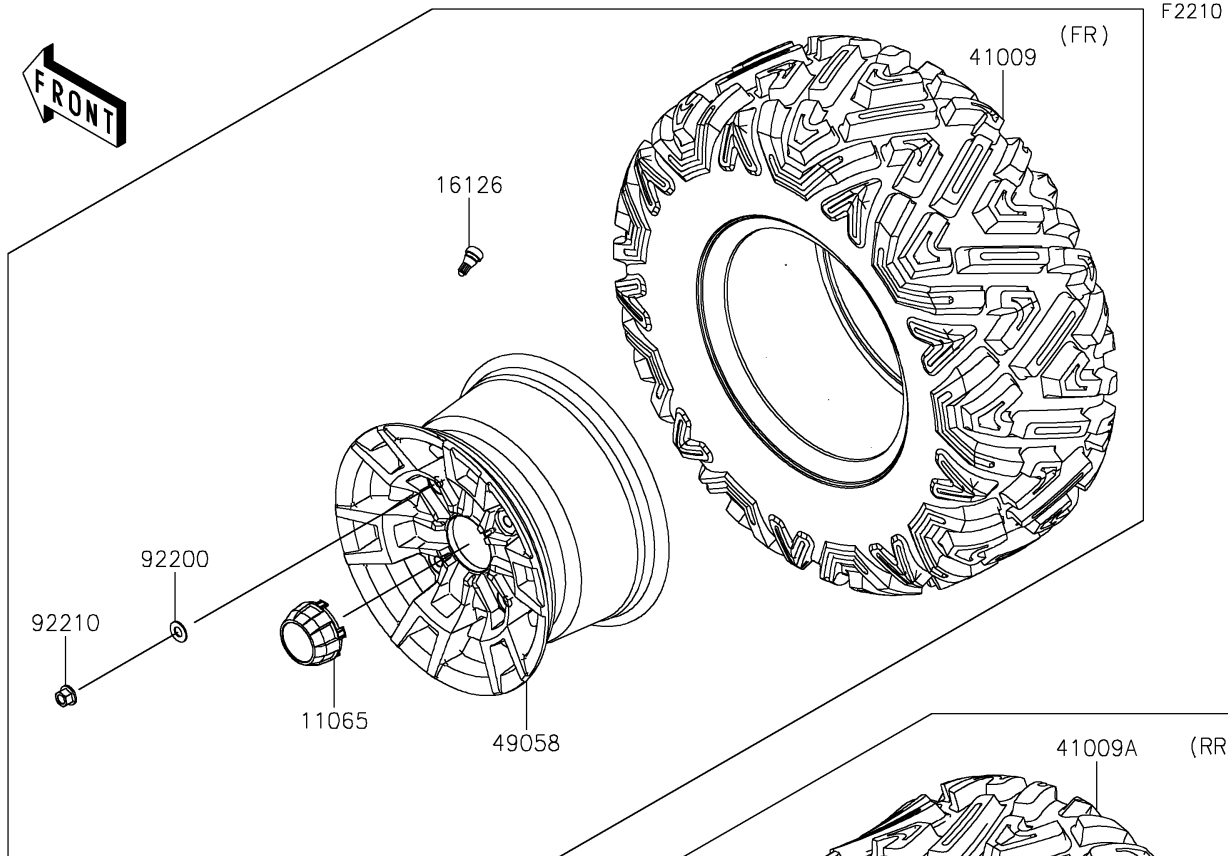

# 2023 MULE PRO-FXR™ PARTS DIAGRAM

Wheels/Tires

## 2023 MULE PRO-FXR™ PARTS LIST

### Wheels/Tires

ITEM NAME	PART NUMBER	QUANTITY
CAP,WHEEL,F.BLACK (Ref # 11065)	11065-0893-6Z	4
VALVE (Ref # 16126)	16126-4001	4
TIRE,27X9.00-12 6PR,DURO PG2 (Ref # 41009)	41009-0723	2
TIRE,27X11.00-12 6PR,DURO PG2 (Ref # 41009A)	41009-0724	2
WHEEL,FR,12X7.0AT,AL,BLACK (Ref # 49058)	49058-0625-31D	2
WHEEL,RR,12X8.0AT,AL,BLACK (Ref # 49058A)	49058-0626-31D	2
WASHER,12.1X25X1.6 (Ref # 92200)	92200-0455	16
NUT,12MM (Ref # 92210)	92210-0603	16