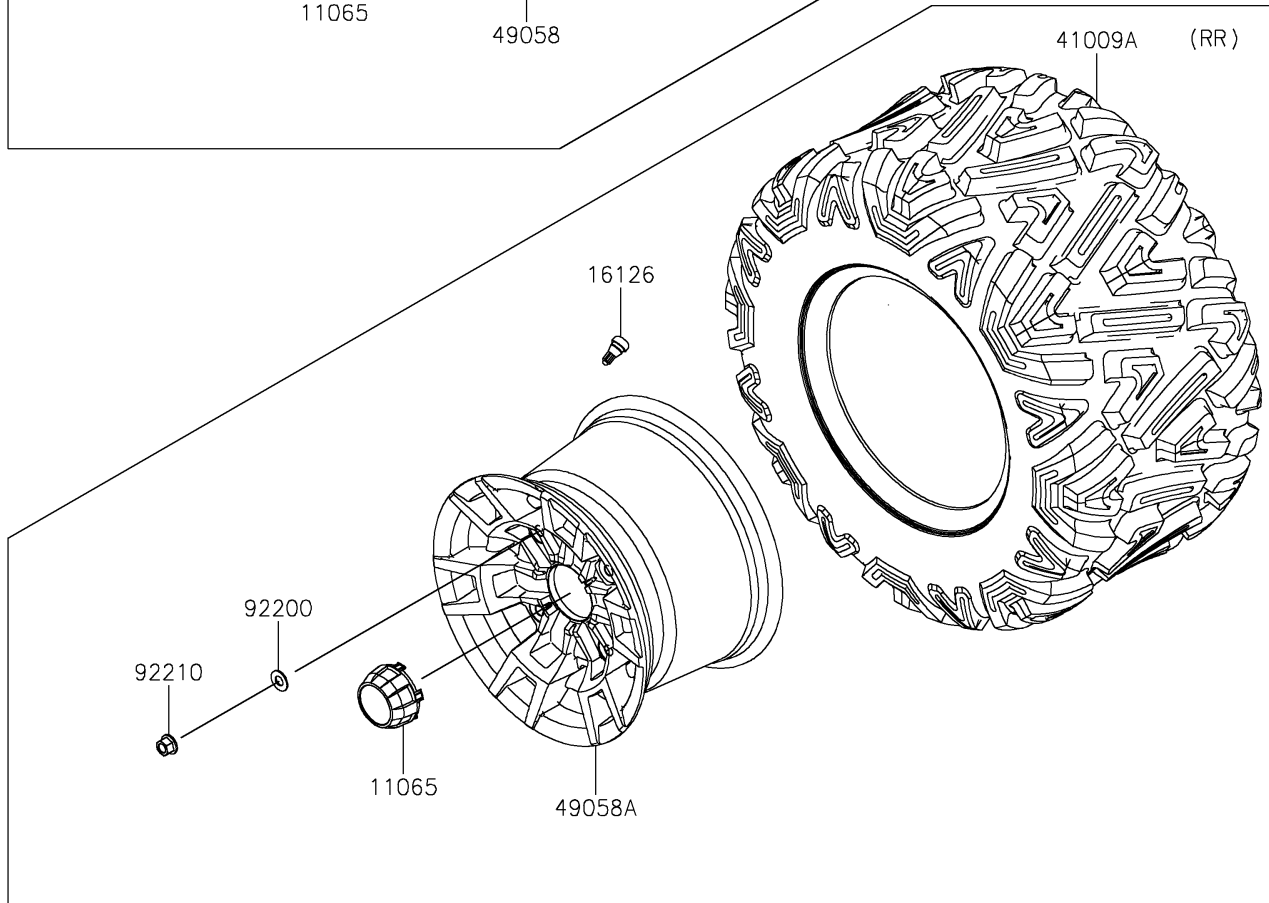

# 2023 MULE PRO-FXR™ PARTS DIAGRAM

Wheels/Tires

## 2023 MULE PRO-FXR™ PARTS LIST

### Wheels/Tires

ITEM NAME	PART NUMBER	QUANTITY
CAP,WHEEL,F.BLACK (Ref # 11065)	11065-0893-6Z	4
VALVE (Ref # 16126)	16126-4001	4
TIRE,27X9.00-12 6PR,DURO PG2 (Ref # 41009)	41009-0723	2
TIRE,27X11.00-12 6PR,DURO PG2 (Ref # 41009A)	41009-0724	2
WHEEL,FR,12X7.0AT,AL,BLACK (Ref # 49058)	49058-0625-31D	2
WHEEL,RR,12X8.0AT,AL,BLACK (Ref # 49058A)	49058-0626-31D	2
WASHER,12.1X25X1.6 (Ref # 92200)	92200-0455	16
NUT,12MM (Ref # 92210)	92210-0603	16