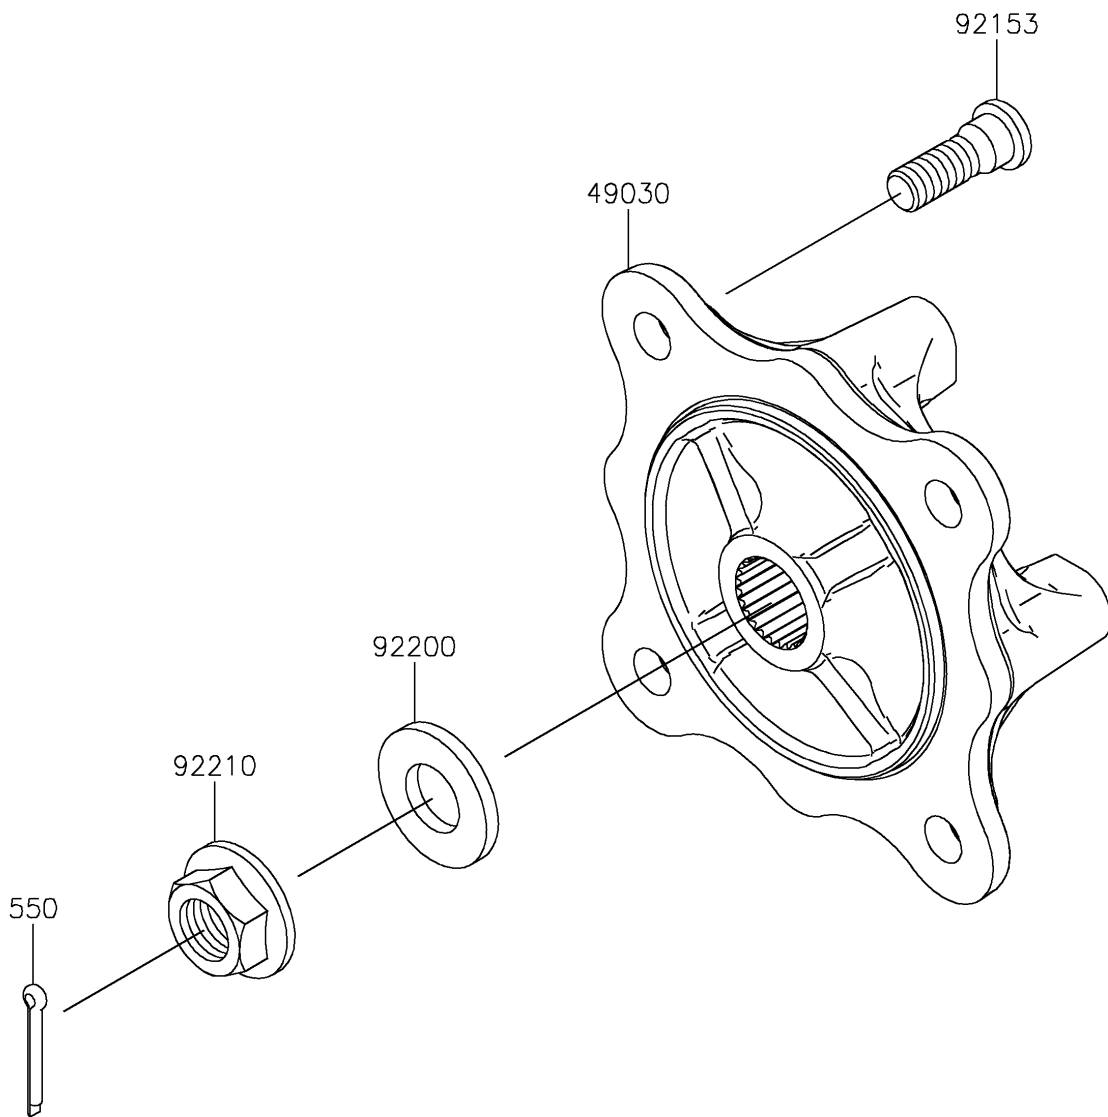

2021 MULE PRO-FXR™ PARTS DIAGRAM

Front Hubs/Brakes

F2230

2021 MULE PRO-FXR™ PARTS LIST

Front Hubs/Brakes

ITEM NAME	PART NUMBER	QUANTITY
HUB,FR (Ref # 49030)	49030-0048	2
BOLT,12MM (Ref # 92153)	92153-1915	8
WASHER,20.3X41X4.5 (Ref # 92200)	92200-0921	2
NUT,FLANGED,20MM (Ref # 92210)	92210-2093	2
PIN-COTTER,4.0X30 (Ref # 550)	550AA4030	2