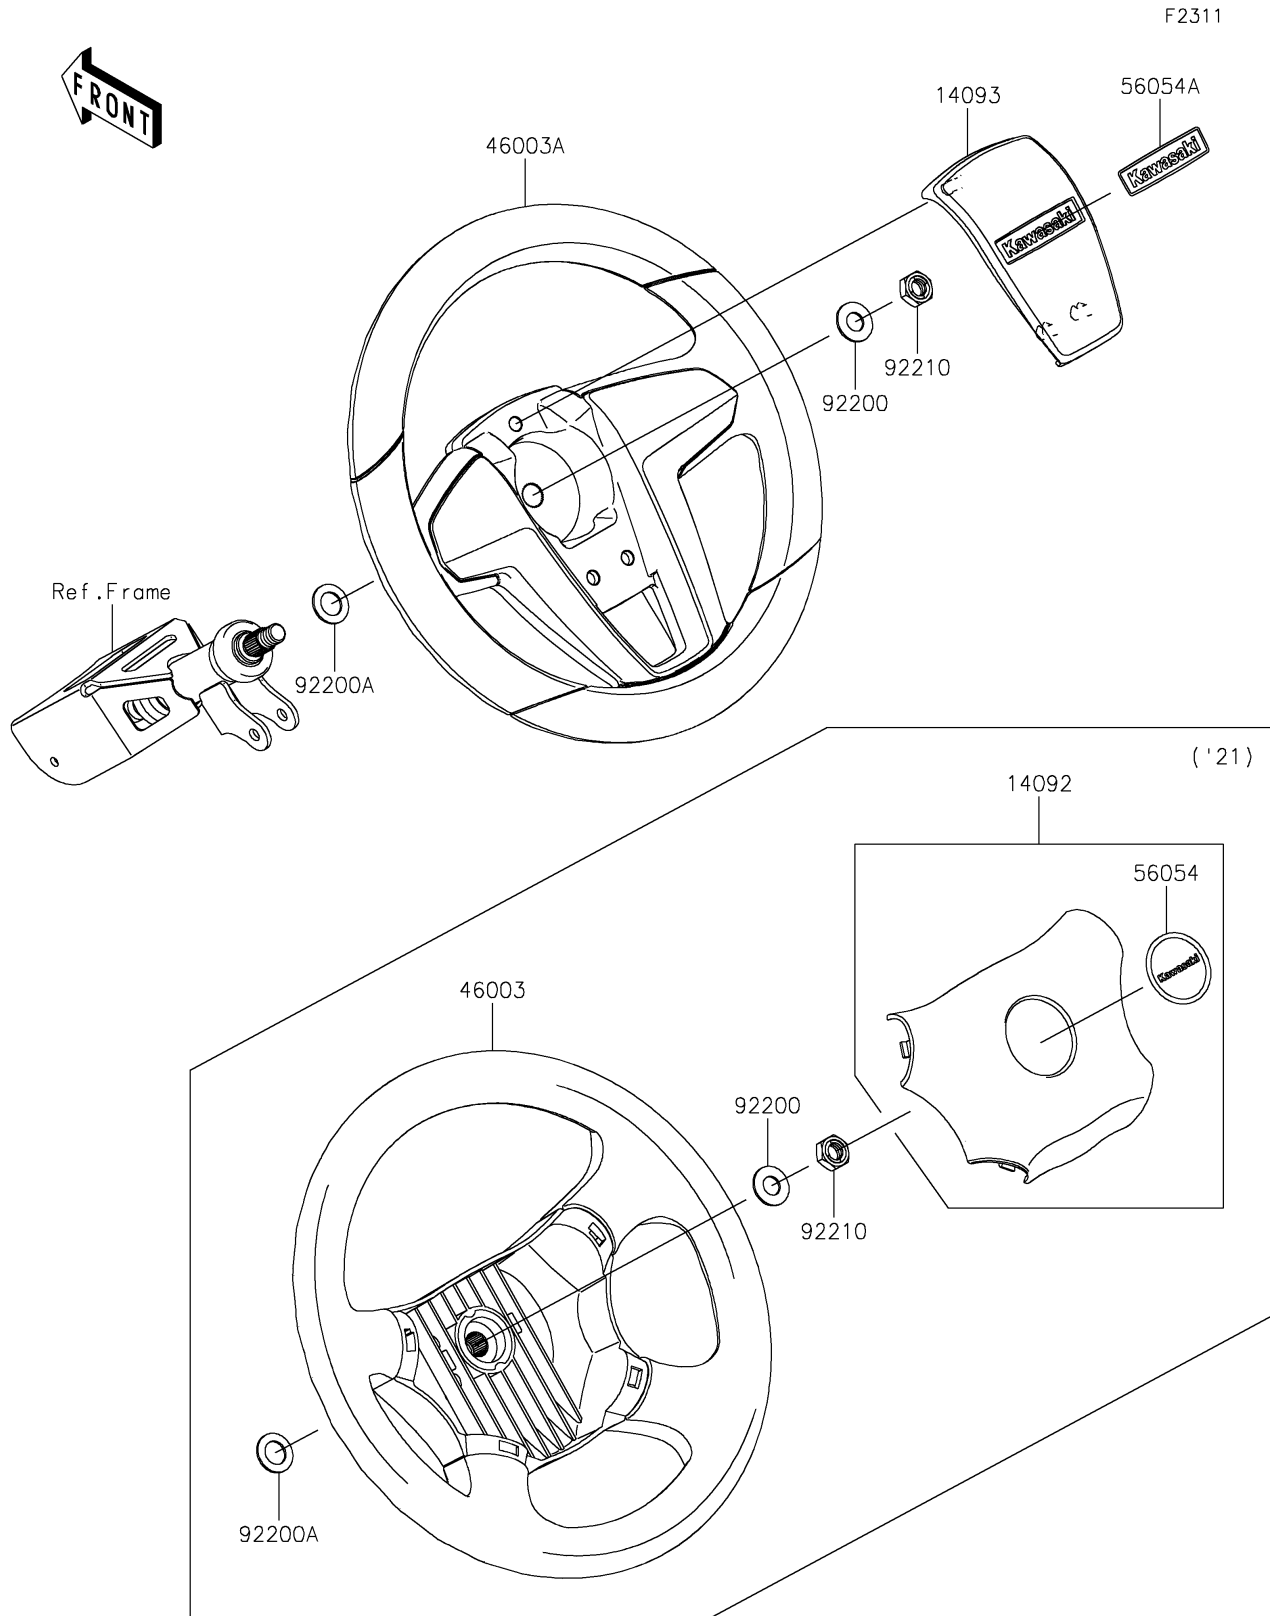

2021 MULE PRO-FXR™ PARTS DIAGRAM

Steering Wheel

2021 MULE PRO-FXR™ PARTS LIST

Steering Wheel

ITEM NAME	PART NUMBER	QUANTITY
COVER,HORN SWITCH (Ref # 14092)	14092-1029	1
HANDLE (Ref # 46003)	46003-0595	1
MARK,CENTER LOGO,KAWASAKI (Ref # 56054)	56054-1188	1
WASHER,12.1X25X1.6 (Ref # 92200)	92200-0455	1
WASHER,15X25X1.6 (Ref # 92200A)	92200-0460	1
NUT,LOCK,12MM (Ref # 92210)	92210-1249	1