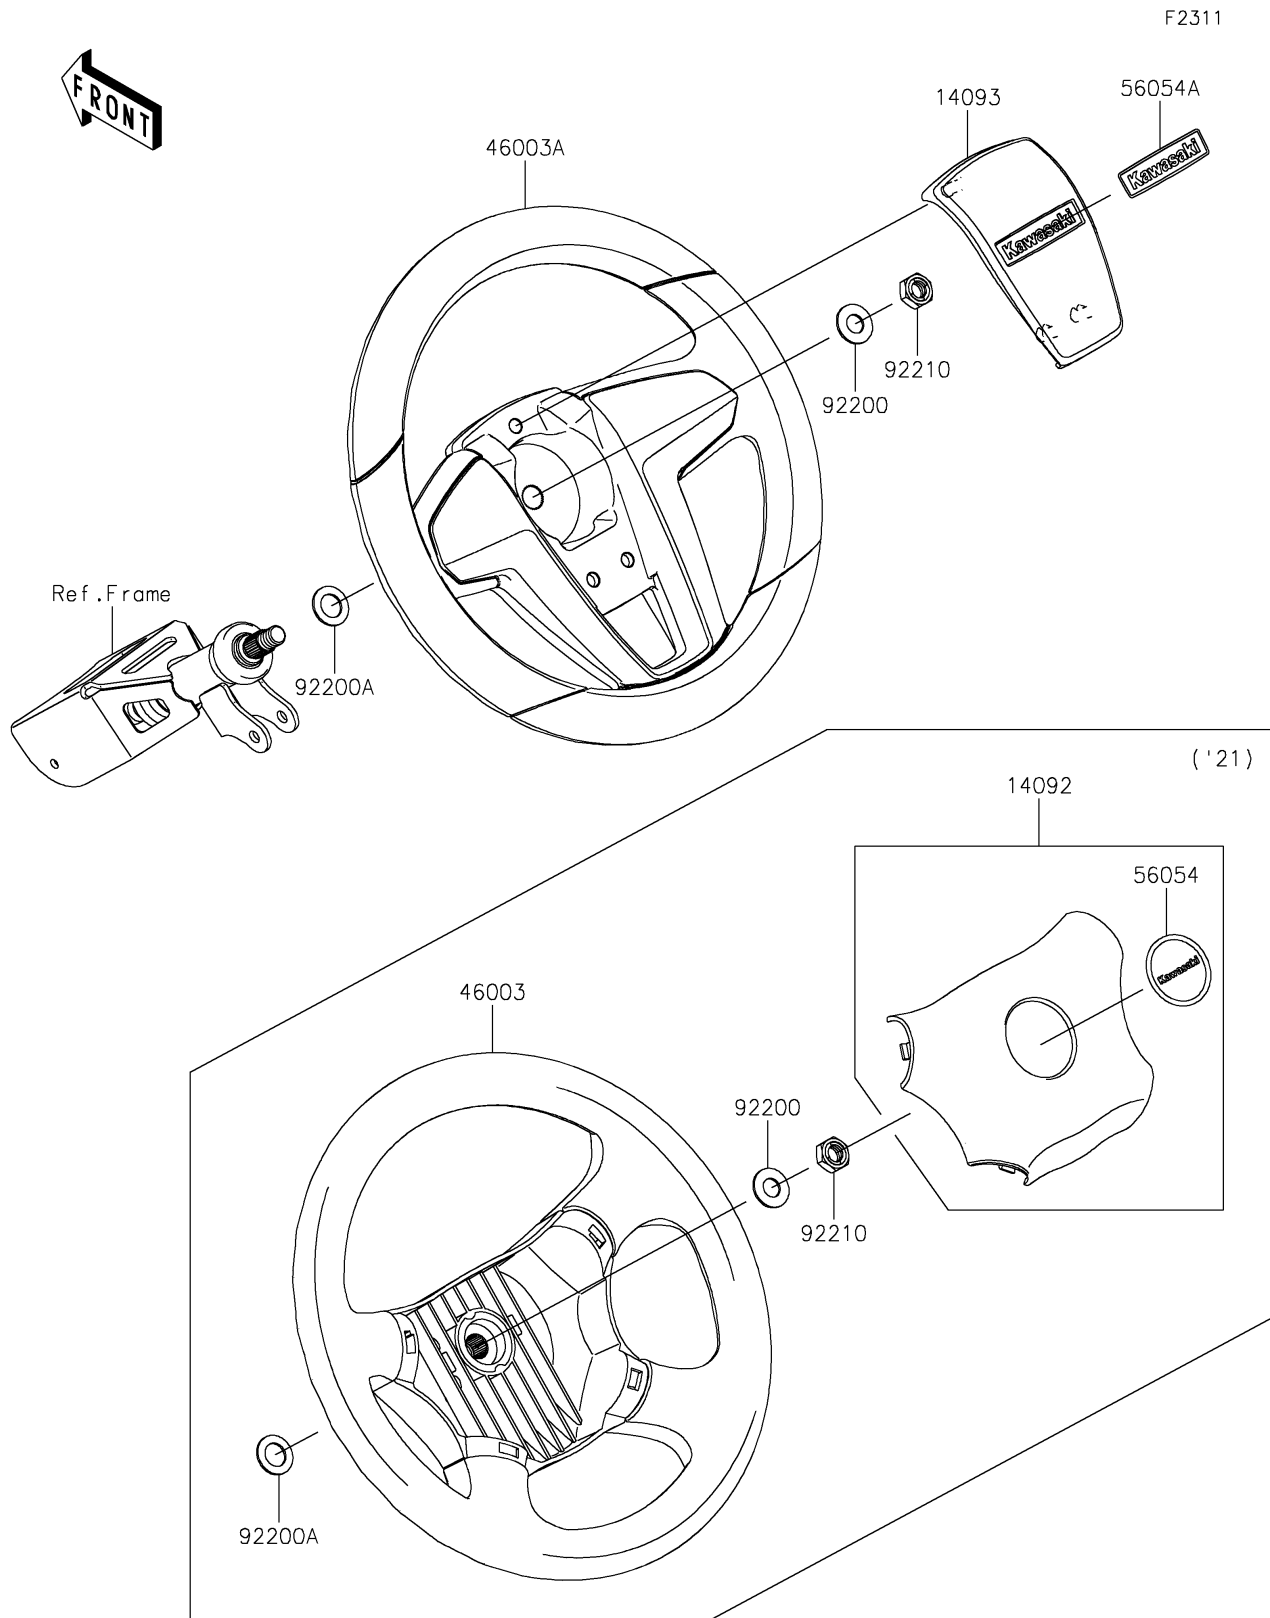

2023 MULE PRO-FXR™ PARTS DIAGRAM

Steering Wheel

2023 MULE PRO-FXR™ PARTS LIST

Steering Wheel

ITEM NAME	PART NUMBER	QUANTITY
COVER,HORN SWITCH (Ref # 14093)	14093-1144	1
HANDLE (Ref # 46003A)	46003-0808	1
MARK,CENTER LOGO,KAWASAKI (Ref # 56054A)	56054-2907	1
WASHER,12.1X25X1.6 (Ref # 92200)	92200-0455	1
WASHER,15X25X1.6 (Ref # 92200A)	92200-0460	1
NUT,LOCK,12MM (Ref # 92210)	92210-1249	1