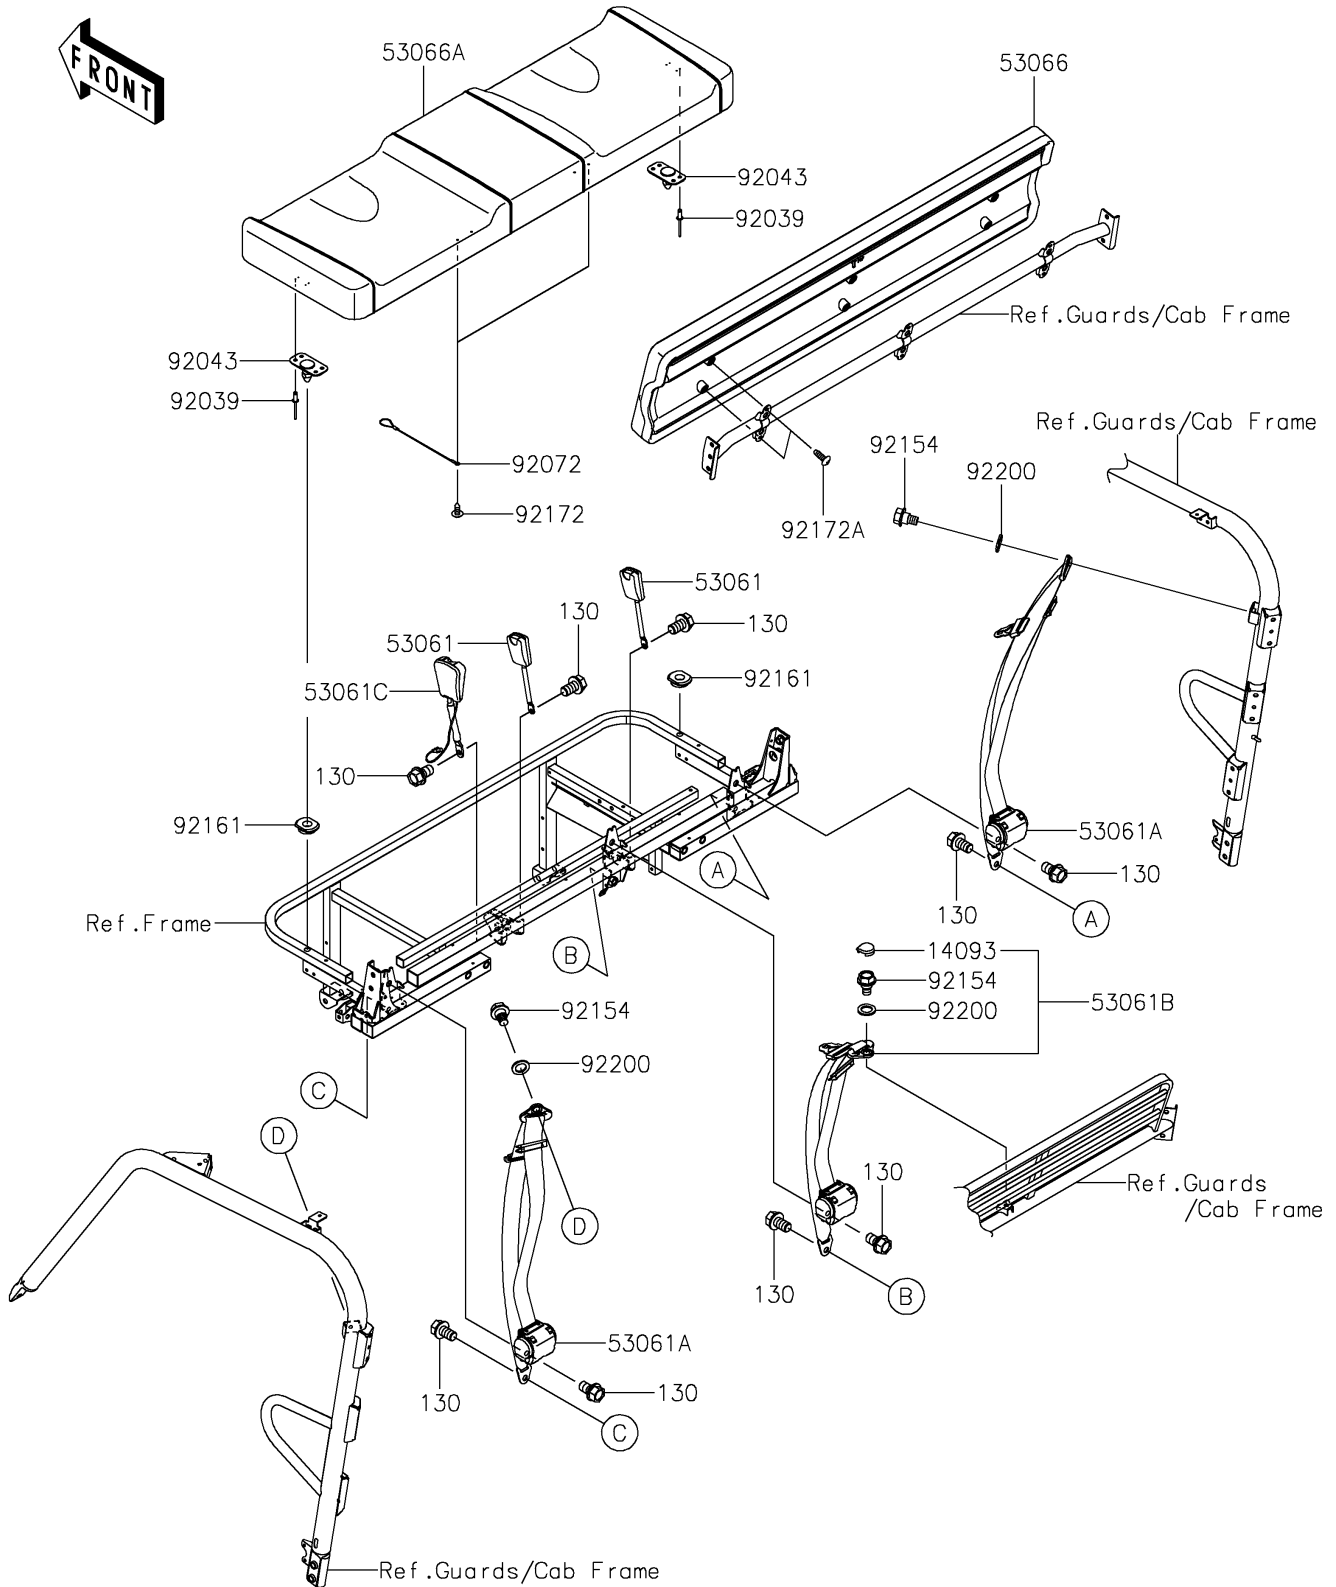

2021 MULE PRO-FXR™ PARTS DIAGRAM

Seat

F2510

2021 MULE PRO-FXR™ PARTS LIST

Seat

ITEM NAME	PART NUMBER	QUANTITY
COVER,D-RING (Ref # 14093)	14093-1037	1
BELT-SEAT,BUCKLE (Ref # 53061)	53061-0039	2
BELT-SEAT,FR,LH&RH (Ref # 53061A)	53061-0340	2
BELT-SEAT,MIDDLE (Ref # 53061B)	53061-0341	1
BELT-SEAT,BUCKLE,SW. (Ref # 53061C)	53061-0364	1
SEAT-ASSY,BACK,A.SILVER+BLK+BL (Ref # 53066)	53066-0746-55X	1
SEAT-ASSY,A.SILVER+BLK (Ref # 53066A)	53066-0747-61P	1
RIVET (Ref # 92039)	92039-0747	8
PIN (Ref # 92043)	92043-0859	2
BAND (Ref # 92072)	92072-0769	2
BOLT,FLANGED,10X19.5 (Ref # 92154)	92154-1959	3
DAMPER,10.5X30X8.2 (Ref # 92161)	92161-1784	2
SCREW,6X16 (Ref # 92172)	92172-0284	2
SCREW,TAPPING,6X20 (Ref # 92172A)	92172-0488	6
WASHER,16X22X2 (Ref # 92200)	92200-1798	3
BOLT-FLANGED,12X20 (Ref # 130)	130BA1220	9