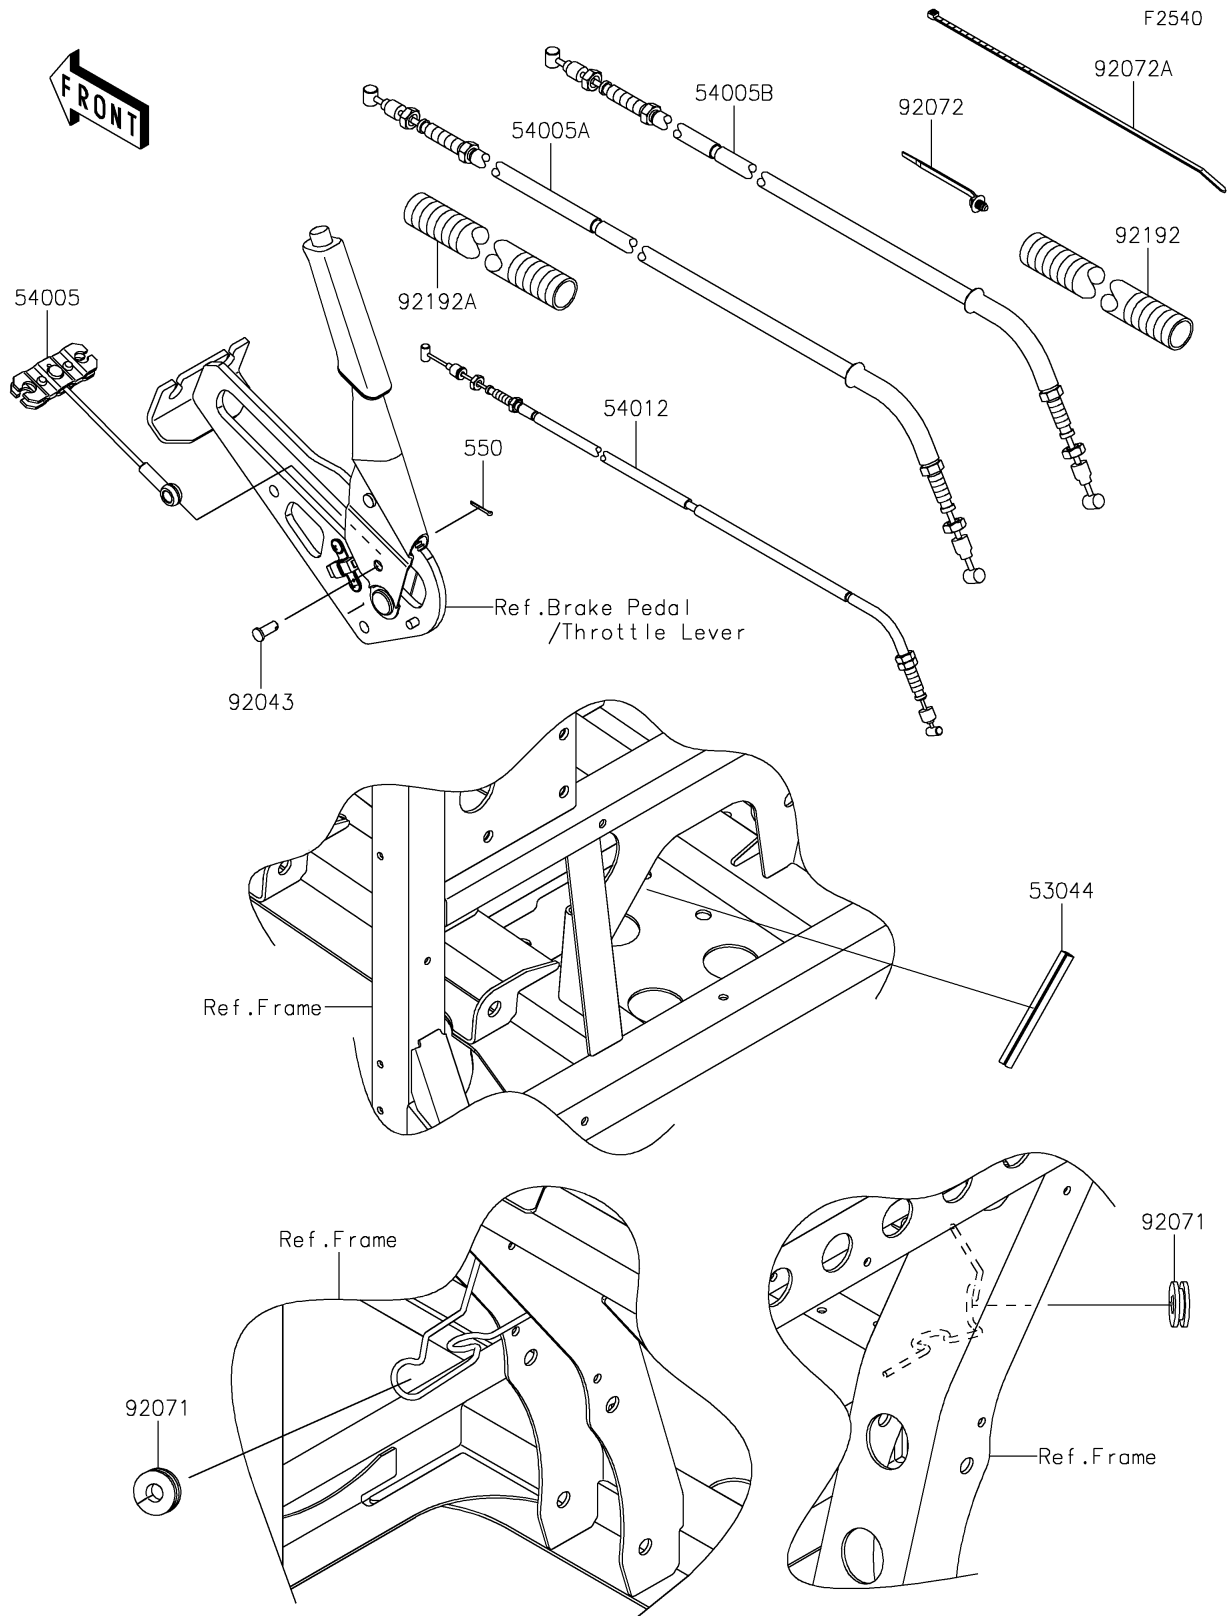

2021 MULE PRO-FXR™ PARTS DIAGRAM

Cables

2021 MULE PRO-FXR™ PARTS LIST

Cables

ITEM NAME	PART NUMBER	QUANTITY
TRIM,L=111 (Ref # 53044)	53044-7502	1
CABLE-BRAKE,PARKING,FR (Ref # 54005)	54005-0035	1
CABLE-BRAKE,PARKING,LH (Ref # 54005A)	54005-0045	1
CABLE-BRAKE,PARKING,RH (Ref # 54005B)	54005-0046	1
CABLE-THROTTLE (Ref # 54012)	54012-0652	1
PIN (Ref # 92043)	92043-1039	1
GROMMET (Ref # 92071)	92071-0029	2
BAND,OS170-FT7(BLACK) (Ref # 92072)	92072-1414	8
BAND,L=292.1 (Ref # 92072A)	92072-3509	4
TUBE,CONVOLUTED,25.1X30X260 (Ref # 92192)	92192-1363	1
TUBE,CONVOLUTED,25.1X30X210 (Ref # 92192A)	92192-1391	1
PIN-COTTER,2.5X18 (Ref # 550)	550AA2518	1