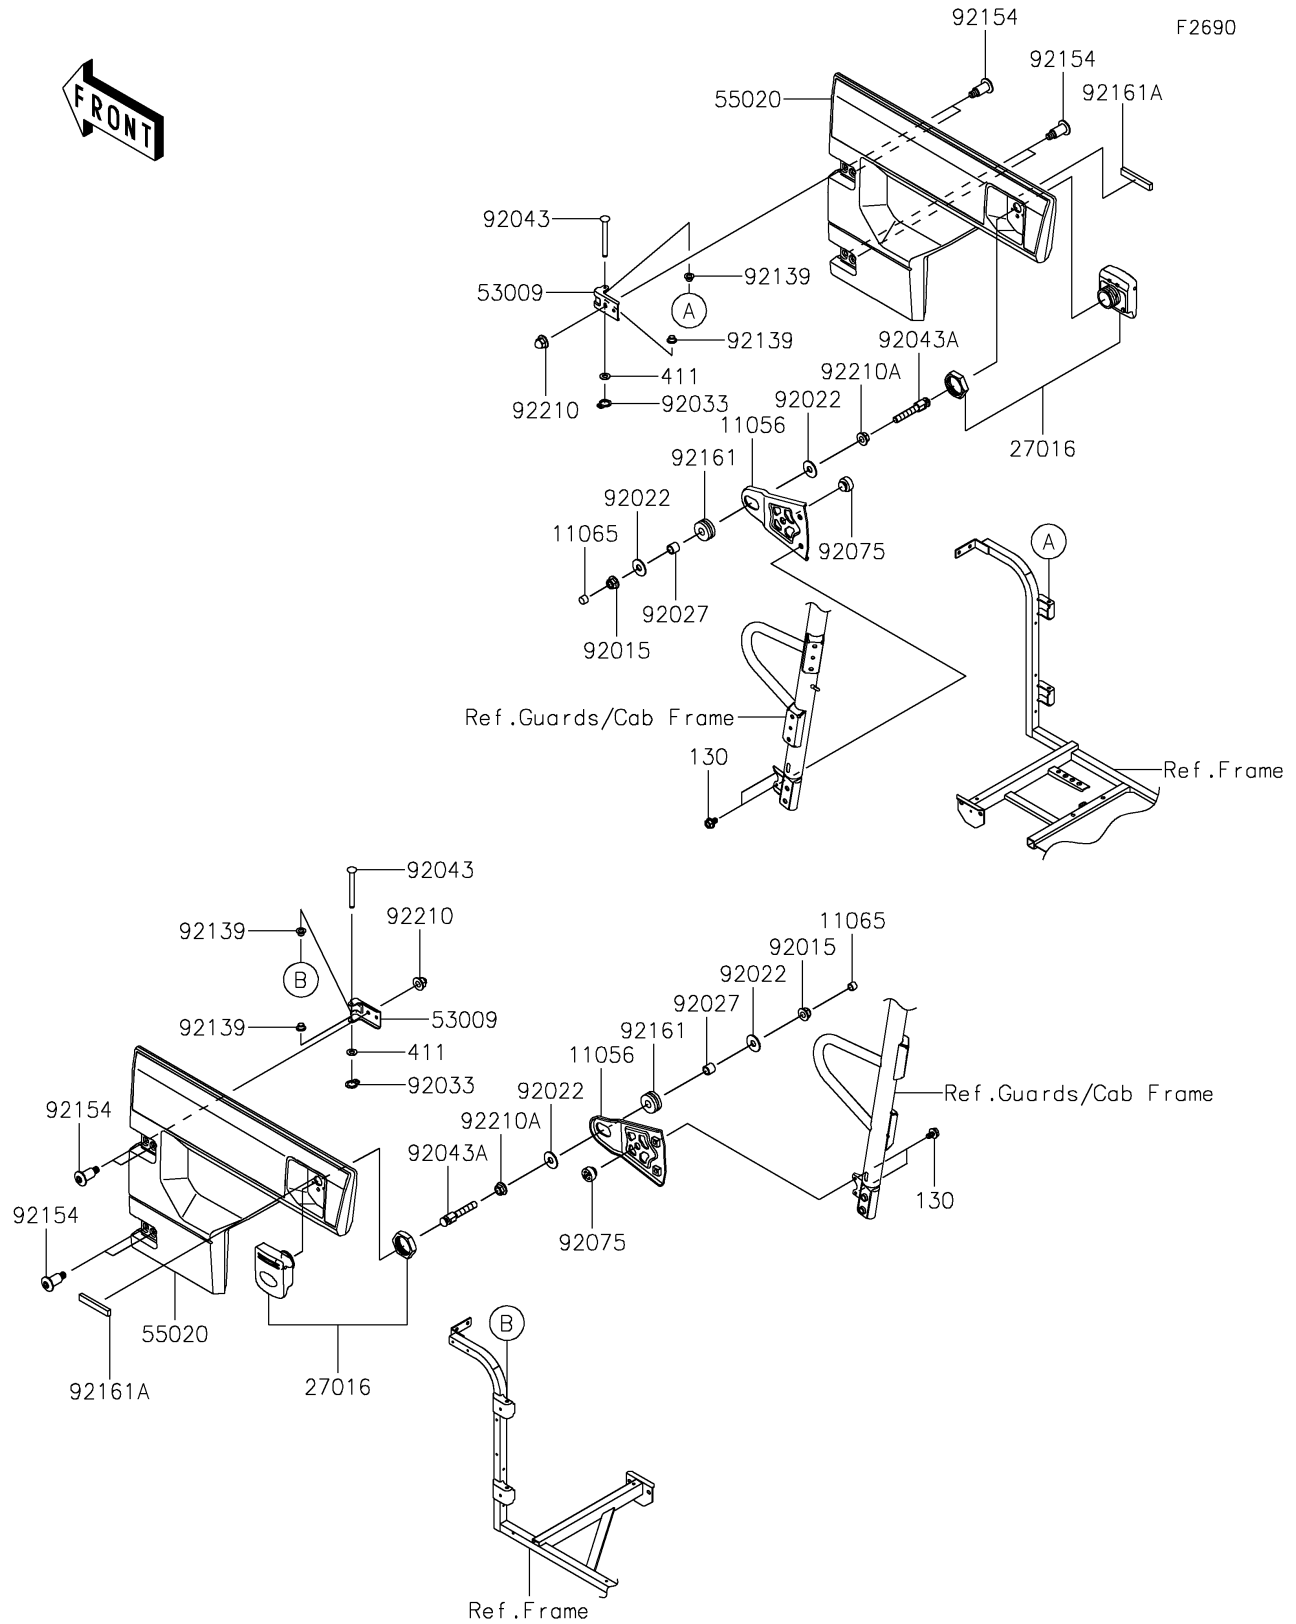

2023 MULE PRO-FXR™ PARTS DIAGRAM

Door

2023 MULE PRO-FXR™ PARTS LIST

Door

ITEM NAME	PART NUMBER	QUANTITY
BRACKET,DOOR GUARD (Ref # 11056)	11056-2856	2
CAP (Ref # 11065)	11065-7504	2
LOCK-ASSY (Ref # 27016)	27016-0084	2
HINGE (Ref # 53009)	53009-0303	4
GUARD,FR,F.BLACK (Ref # 55020)	55020-0936-6Z	2
NUT,8MM (Ref # 92015)	92015-1432	2
WASHER,PLAIN (Ref # 92022)	92022-3026	4
COLLAR,8.8X12X10.7 (Ref # 92027)	92027-102	2
RING-SNAP (Ref # 92033)	92033-0719	4
PIN,6X56 (Ref # 92043)	92043-0743	4
PIN,DOOR LOCK (Ref # 92043A)	92043-0788	2
DAMPER (Ref # 92075)	92075-1598	2
BUSHING,6X8X6 (Ref # 92139)	92139-0709	8
BOLT,SOCKET,8X30 (Ref # 92154)	92154-1369	8
DAMPER,10X26X11.5 (Ref # 92161)	92161-1691	2
DAMPER,9X52X5 (Ref # 92161A)	92161-1837	2
NUT,CAP,8MM (Ref # 92210)	92210-0488	8
NUT,FLANGED,8MM (Ref # 92210A)	92210-0555	2
BOLT-FLANGED,6X10 (Ref # 130)	130BA0610	4
WASHER-PLAIN,6MM (Ref # 411)	411AB0600	4