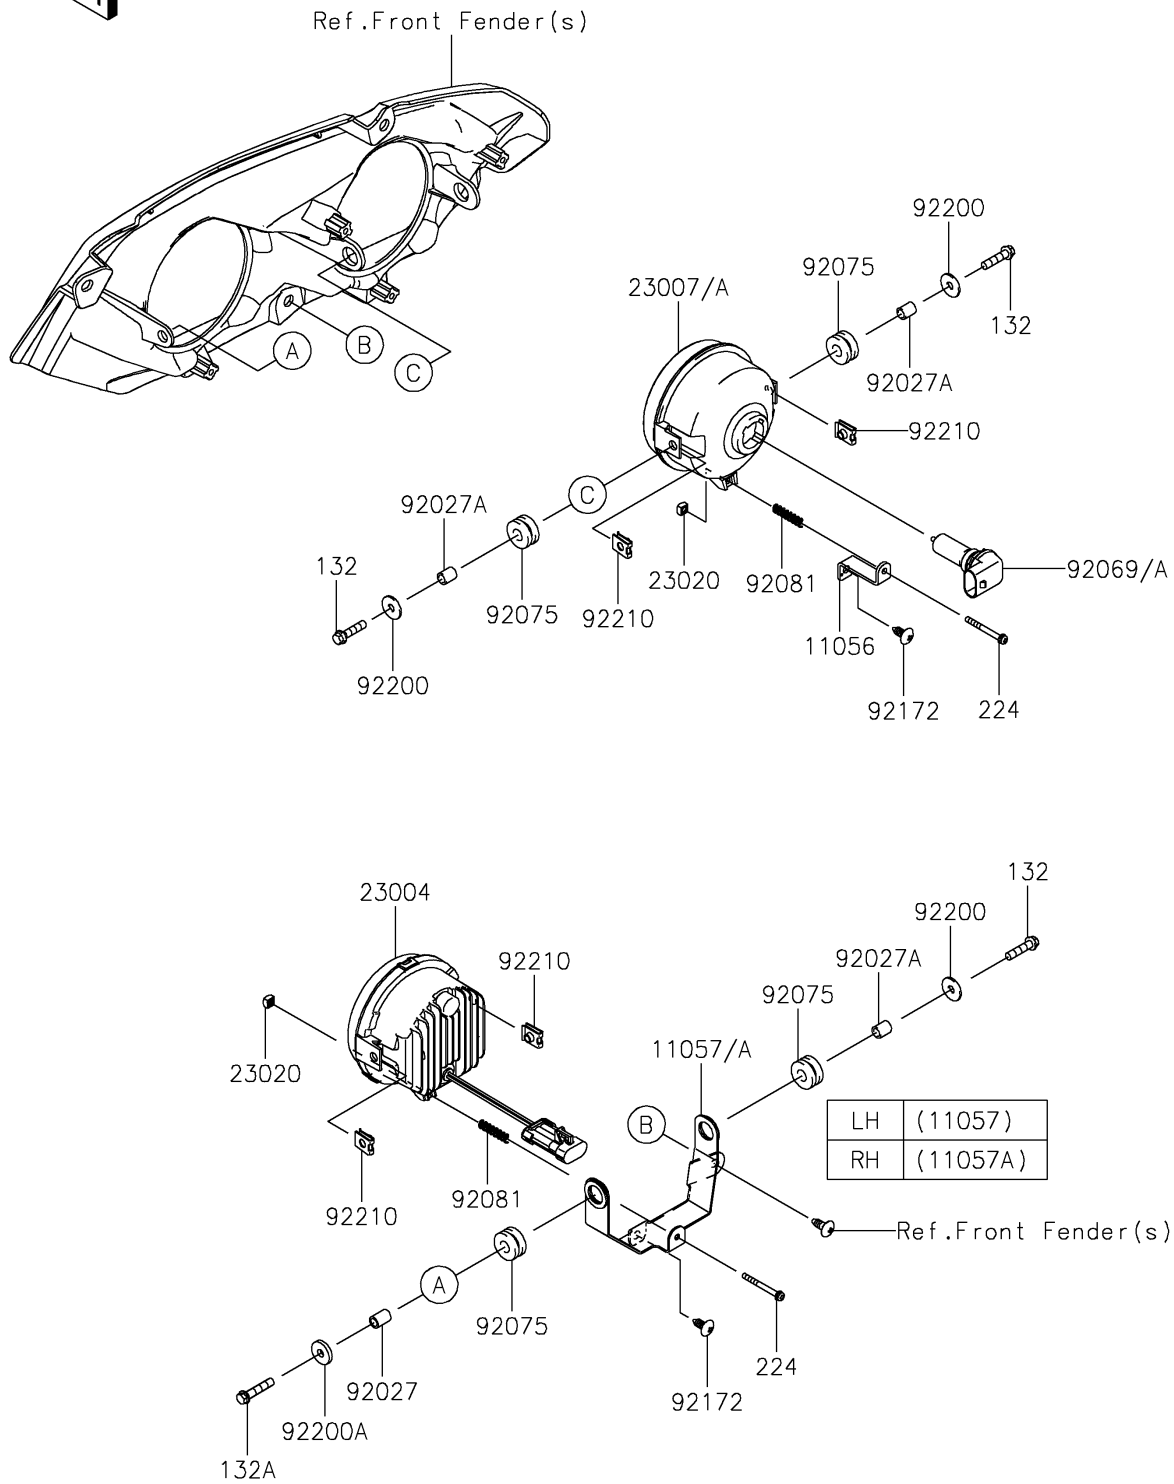

# 2022 MULE PRO-FXR™ PARTS DIAGRAM

Headlight(s)

F2710

## 2022 MULE PRO-FXR™ PARTS LIST

### Headlight(s)

ITEM NAME	PART NUMBER	QUANTITY
BRACKET (Ref # 11056)	11056-2933	2
BRACKET,LED HL,LH (Ref # 11057)	11057-0755	1
BRACKET,LED HL,RH (Ref # 11057A)	11057-0783	1
LAMP-HEAD (Ref # 23004)	23004-0372	2
LENS-COMP,HEAD LAMP (Ref # 23007)	23007-0096	2
LENS-COMP,HEAD LAMP (Ref # 23007A)	23007-0220	2
NUT,4MM,FOCUS ADJUST (Ref # 23020)	23020-018	4
COLLAR,6.8X10X14.5 (Ref # 92027)	92027-156	2
COLLAR,6.8X10X12 (Ref # 92027A)	92027-162	6
BULB,12V 35/35W (Ref # 92069)	92069-0019	2
BULB,12V 35/35W (Ref # 92069A)	92069-0102	2
DAMPER,10X24X12 (Ref # 92075)	92075-1690	8
SPRING,FOCUS ADJUST (Ref # 92081)	92081-1896	4
SCREW,6X16 (Ref # 92172)	92172-0284	4
WASHER,6.5X20X1.6 (Ref # 92200)	92200-0283	6
WASHER,6.5X20X3.2 (Ref # 92200A)	92200-0359	2
NUT (Ref # 92210)	92210-1125	8
BOLT-FLANGED-SMALL,6X25 (Ref # 132)	132BA0625	6
BOLT-FLANGED-SMALL,6X30 (Ref # 132A)	132BA0630	2
SCREW-PAN-WP-CROS (Ref # 224)	224AA0440	4