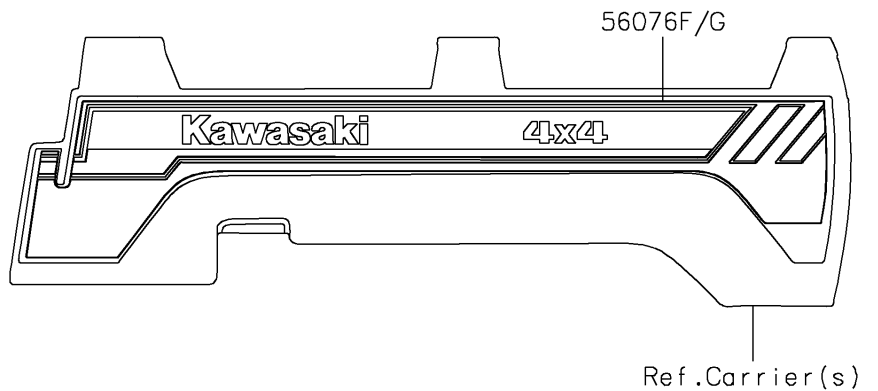

2021 MULE PRO-FXR™ PARTS DIAGRAM

Decals(Gray)(KMFNN/KMFNL)

F2861A

2021 MULE PRO-FXR™ PARTS LIST

Decals(Gray)(KMFNN/KMFNL)

ITEM NAME	PART NUMBER	QUANTITY
MARK,FR FENDER,MULE PRO-FXR (Ref # 56054)	56054-2287	2
MARK,FR FENDER,EPS (Ref # 56054A)	56054-2778	2
PATTERN,FR FENDER COVER,LH (Ref # 56076)	56076-1508	1
PATTERN,FR FENDER COVER,RH (Ref # 56076A)	56076-1509	1
PATTERN,FR FENDER,LH (Ref # 56076B)	56076-1510	1
PATTERN,FR FENDER,RH (Ref # 56076C)	56076-1511	1
PATTERN,DOOR COVER,LH (Ref # 56076D)	56076-1512	1
PATTERN,DOOR COVER,RH (Ref # 56076E)	56076-1513	1
PATTERN,SIDE GUARD,LH (Ref # 56076F)	56076-1514	1
PATTERN,SIDE GUARD,RH (Ref # 56076G)	56076-1515	1