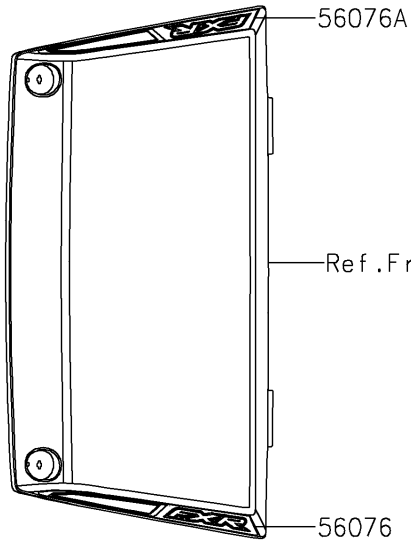

2021 MULE PRO-FXR™ PARTS DIAGRAM

Decals(Gray)(KMFNN/KMFNL)

F2861A

2021 MULE PRO-FXR™ PARTS LIST

Decals(Gray)(KMFNN/KMFNL)

ITEM NAME	PART NUMBER	QUANTITY
MARK,FR FENDER,MULE PRO-FXR (Ref # 56054)	56054-2287	2
MARK,FR FENDER,EPS (Ref # 56054A)	56054-2778	2
PATTERN,FR FENDER COVER,LH (Ref # 56076)	56076-1508	1
PATTERN,FR FENDER COVER,RH (Ref # 56076A)	56076-1509	1
PATTERN,FR FENDER,LH (Ref # 56076B)	56076-1510	1
PATTERN,FR FENDER,RH (Ref # 56076C)	56076-1511	1
PATTERN,DOOR COVER,LH (Ref # 56076D)	56076-1512	1
PATTERN,DOOR COVER,RH (Ref # 56076E)	56076-1513	1
PATTERN,SIDE GUARD,LH (Ref # 56076F)	56076-1514	1
PATTERN,SIDE GUARD,RH (Ref # 56076G)	56076-1515	1