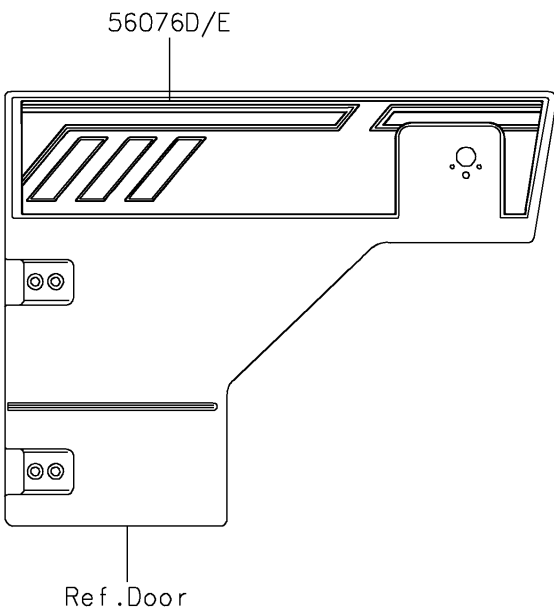

2021 MULE PRO-FXR™ PARTS DIAGRAM

Decals(Gray)(KMFNN/KMFNL)

F2861A

2021 MULE PRO-FXR™ PARTS LIST

Decals(Gray)(KMFNN/KMFNL)

ITEM NAME	PART NUMBER	QUANTITY
MARK,FR FENDER,MULE PRO-FXR (Ref # 56054)	56054-2287	2
MARK,FR FENDER,EPS (Ref # 56054A)	56054-2778	2
PATTERN,FR FENDER COVER,LH (Ref # 56076)	56076-1508	1
PATTERN,FR FENDER COVER,RH (Ref # 56076A)	56076-1509	1
PATTERN,FR FENDER,LH (Ref # 56076B)	56076-1510	1
PATTERN,FR FENDER,RH (Ref # 56076C)	56076-1511	1
PATTERN,DOOR COVER,LH (Ref # 56076D)	56076-1512	1
PATTERN,DOOR COVER,RH (Ref # 56076E)	56076-1513	1
PATTERN,SIDE GUARD,LH (Ref # 56076F)	56076-1514	1
PATTERN,SIDE GUARD,RH (Ref # 56076G)	56076-1515	1