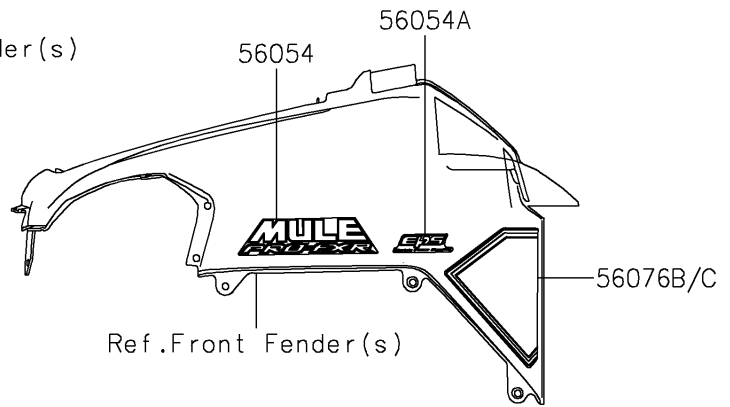

2021 MULE PRO-FXR™ PARTS DIAGRAM

Decals(Gray)(KMFNN/KMFNL)

F2861A

2021 MULE PRO-FXR™ PARTS LIST

Decals(Gray)(KMFNN/KMFNL)

ITEM NAME	PART NUMBER	QUANTITY
MARK,FR FENDER,MULE PRO-FXR (Ref # 56054)	56054-2287	2
MARK,FR FENDER,EPS (Ref # 56054A)	56054-2778	2
PATTERN,FR FENDER COVER,LH (Ref # 56076)	56076-1508	1
PATTERN,FR FENDER COVER,RH (Ref # 56076A)	56076-1509	1
PATTERN,FR FENDER,LH (Ref # 56076B)	56076-1510	1
PATTERN,FR FENDER,RH (Ref # 56076C)	56076-1511	1
PATTERN,DOOR COVER,LH (Ref # 56076D)	56076-1512	1
PATTERN,DOOR COVER,RH (Ref # 56076E)	56076-1513	1
PATTERN,SIDE GUARD,LH (Ref # 56076F)	56076-1514	1
PATTERN,SIDE GUARD,RH (Ref # 56076G)	56076-1515	1