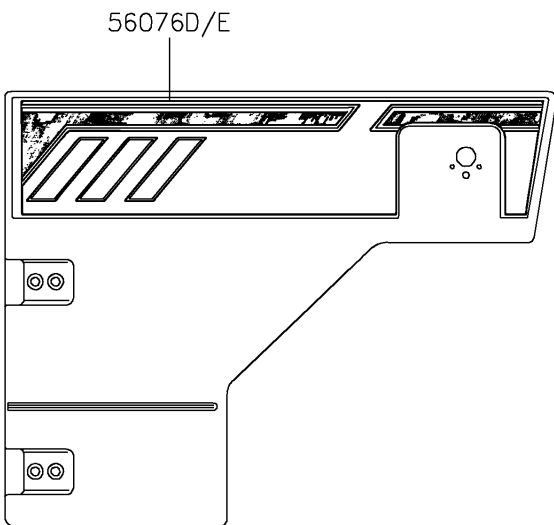

2022 MULE PRO-FXR™ PARTS DIAGRAM

Decals(Gray)(KNFNN-KPFNL)

F2861B

Ref. Front Fender(s)

Ref. Front Fender(s)

Ref. Door

Ref. Carrier(s)

2022 MULE PRO-FXR™ PARTS LIST

Decals(Gray)(KNFNN-KPFNL)

ITEM NAME	PART NUMBER	QUANTITY
MARK,FR FENDER,MULE PRO-FXR (Ref # 56054)	56054-2287	2
MARK,FR FENDER,EPS (Ref # 56054A)	56054-2778	2
PATTERN,FR FENDER COVER,LH (Ref # 56076)	56076-2293	1
PATTERN,FR FENDER COVER,RH (Ref # 56076A)	56076-2294	1
PATTERN,FR FENDER,LH (Ref # 56076B)	56076-2295	1
PATTERN,FR FENDER,RH (Ref # 56076C)	56076-2296	1
PATTERN,DOOR COVER,LH (Ref # 56076D)	56076-2297	1
PATTERN,DOOR COVER,RH (Ref # 56076E)	56076-2298	1
PATTERN,SIDE GUARD,LH (Ref # 56076F)	56076-2299	1
PATTERN,SIDE GUARD,RH (Ref # 56076G)	56076-2300	1