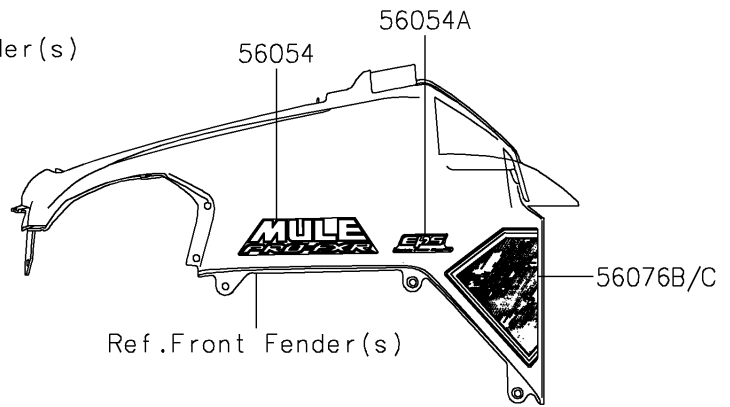

2022 MULE PRO-FXR™ PARTS DIAGRAM

Decals(Gray)(KNFNN-KPFNL)

F2861B

Ref. Front Fender(s)

Ref. Front Fender(s)

Ref. Door

Ref. Carrier(s)

2022 MULE PRO-FXR™ PARTS LIST

Decals(Gray)(KNFNN-KPFNL)

ITEM NAME	PART NUMBER	QUANTITY
MARK,FR FENDER,MULE PRO-FXR (Ref # 56054)	56054-2287	2
MARK,FR FENDER,EPS (Ref # 56054A)	56054-2778	2
PATTERN,FR FENDER COVER,LH (Ref # 56076)	56076-2293	1
PATTERN,FR FENDER COVER,RH (Ref # 56076A)	56076-2294	1
PATTERN,FR FENDER,LH (Ref # 56076B)	56076-2295	1
PATTERN,FR FENDER,RH (Ref # 56076C)	56076-2296	1
PATTERN,DOOR COVER,LH (Ref # 56076D)	56076-2297	1
PATTERN,DOOR COVER,RH (Ref # 56076E)	56076-2298	1
PATTERN,SIDE GUARD,LH (Ref # 56076F)	56076-2299	1
PATTERN,SIDE GUARD,RH (Ref # 56076G)	56076-2300	1