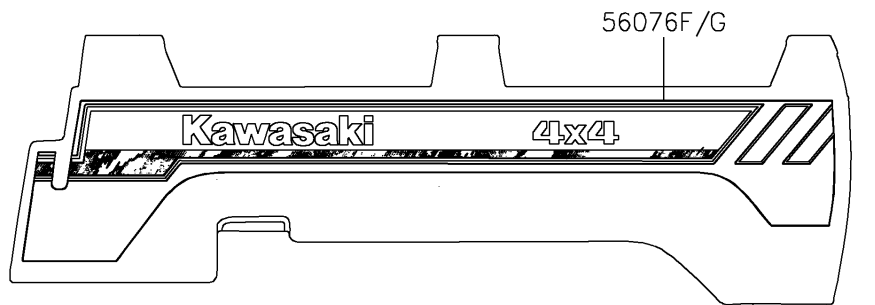

2022 MULE PRO-FXR™ PARTS DIAGRAM

Decals(Gray)(KNFNN-KPFNL)

F2861B

Ref. Front Fender(s)

Ref. Front Fender(s)

Ref. Door

Ref. Carrier(s)

2022 MULE PRO-FXR™ PARTS LIST

Decals(Gray)(KNFNN-KPFNL)

ITEM NAME	PART NUMBER	QUANTITY
MARK,FR FENDER,MULE PRO-FXR (Ref # 56054)	56054-2287	2
MARK,FR FENDER,EPS (Ref # 56054A)	56054-2778	2
PATTERN,FR FENDER COVER,LH (Ref # 56076)	56076-2293	1
PATTERN,FR FENDER COVER,RH (Ref # 56076A)	56076-2294	1
PATTERN,FR FENDER,LH (Ref # 56076B)	56076-2295	1
PATTERN,FR FENDER,RH (Ref # 56076C)	56076-2296	1
PATTERN,DOOR COVER,LH (Ref # 56076D)	56076-2297	1
PATTERN,DOOR COVER,RH (Ref # 56076E)	56076-2298	1
PATTERN,SIDE GUARD,LH (Ref # 56076F)	56076-2299	1
PATTERN,SIDE GUARD,RH (Ref # 56076G)	56076-2300	1