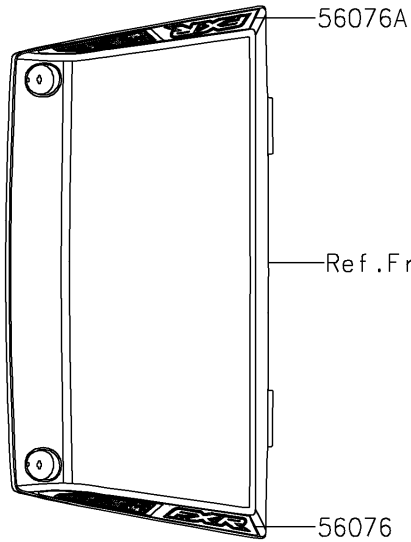

2022 MULE PRO-FXR™ PARTS DIAGRAM

Decals(Gray)(KNFNN-KPFNL)

F2861B

Ref. Front Fender(s)

Ref. Front Fender(s)

Ref. Door

Ref. Carrier(s)

2022 MULE PRO-FXR™ PARTS LIST

Decals(Gray)(KNFNN-KPFNL)

ITEM NAME	PART NUMBER	QUANTITY
MARK,FR FENDER,MULE PRO-FXR (Ref # 56054)	56054-2287	2
MARK,FR FENDER,EPS (Ref # 56054A)	56054-2778	2
PATTERN,FR FENDER COVER,LH (Ref # 56076)	56076-2293	1
PATTERN,FR FENDER COVER,RH (Ref # 56076A)	56076-2294	1
PATTERN,FR FENDER,LH (Ref # 56076B)	56076-2295	1
PATTERN,FR FENDER,RH (Ref # 56076C)	56076-2296	1
PATTERN,DOOR COVER,LH (Ref # 56076D)	56076-2297	1
PATTERN,DOOR COVER,RH (Ref # 56076E)	56076-2298	1
PATTERN,SIDE GUARD,LH (Ref # 56076F)	56076-2299	1
PATTERN,SIDE GUARD,RH (Ref # 56076G)	56076-2300	1